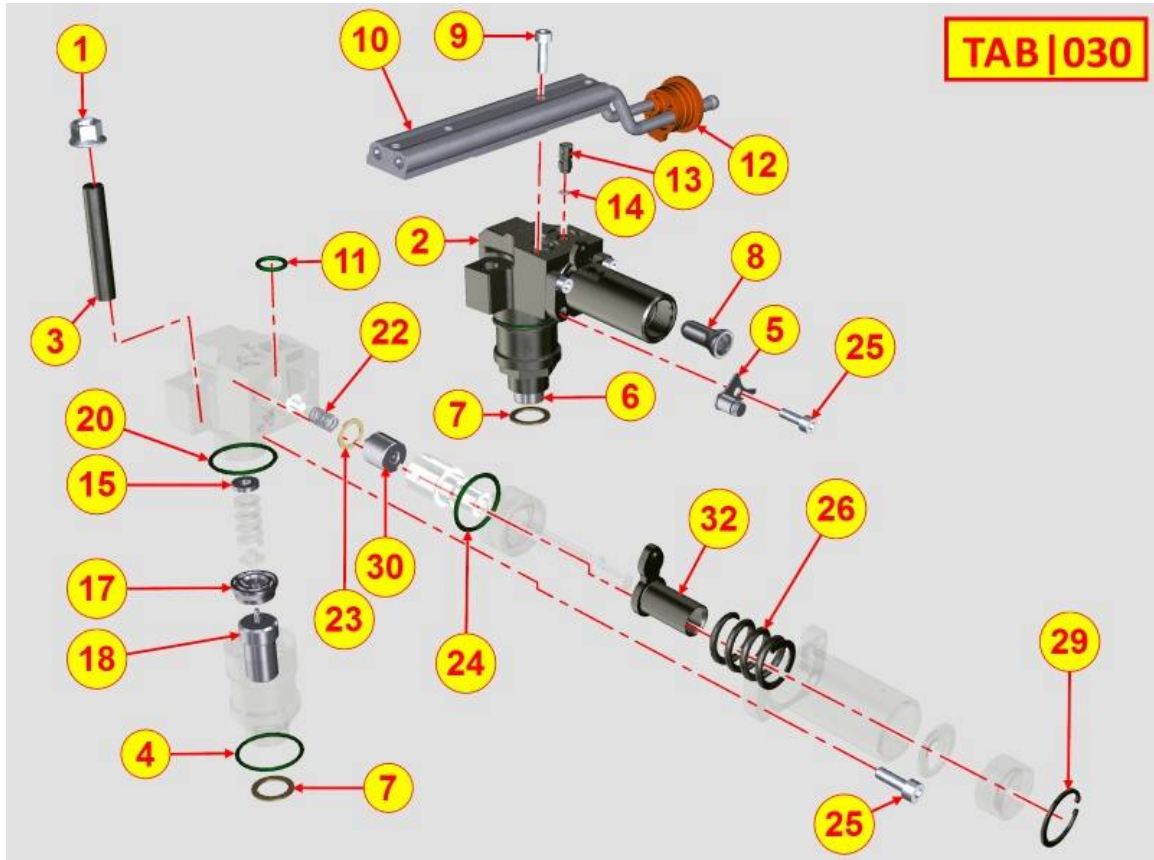

PAGURO - SPARE PARTS CATALOGUE
PAGURO 9000 - INJECTION SYSTEM

PAGURO - SPARE PARTS CATALOGUE
PAGURO 9000 - INJECTION SYSTEM

NO.	CODE:	DESCRIPTION	Q.TY
1	AD40LO3240164	NUT	4
2	AD40LO6590290	UNIT PUMP INJECTOR	2
3	AD40LO6780203	Stud M8X30 Fixing Unit Injector Pump	4
4	AD40LO1200213	ORING 2106 - 26.70X1.78	2/3/4
5	AD40LO6370796	OVERFUEL SPRING ASSEMBLY PLATE	1
7	AD40LO4670082	COPPER WASHER 14X19X1	2
9	AD40LO9730313	SOCKET HEAD SCREW M4X16 DIN 7984-12.9	4
10	AD40LO9375993	COMMON RAIL FOCS 2C	1
11	AD40LO1200286	ORING 9.25X1.78	2
12	AD40LO4750014	GASKET FOR FUEL TUBE COMPLETE	1
13	AD40LO9680041	REL. VALVE	2/3/4
14	AD40LO4760038	GASKET	2/3/4
15	AD40LO8335142	SPACER	1
17	AD40LO3527220	SPACER	2/3/4
18	AD40LO6531436	NOZZLE	2/3/4
20	AD40LO1200287	ORING 25.12X1.78	2/3/4
22	AD40LO5801274	SPRING	2/3/4
23	AD40LO4760015	GASKET	2/3/4
24	AD40LO1200277	ORING	2/3/4
25	KDISC.		4to12
26	AD40LO5755113	SPRING	2/3/4
29	AD40LO1241009	SNAP RING	2/3/4
30	AD40LO9672107	DELIVERY VALVE	2/3/4
32	AD40LO5375017	C. SLEEVE	2/3/4