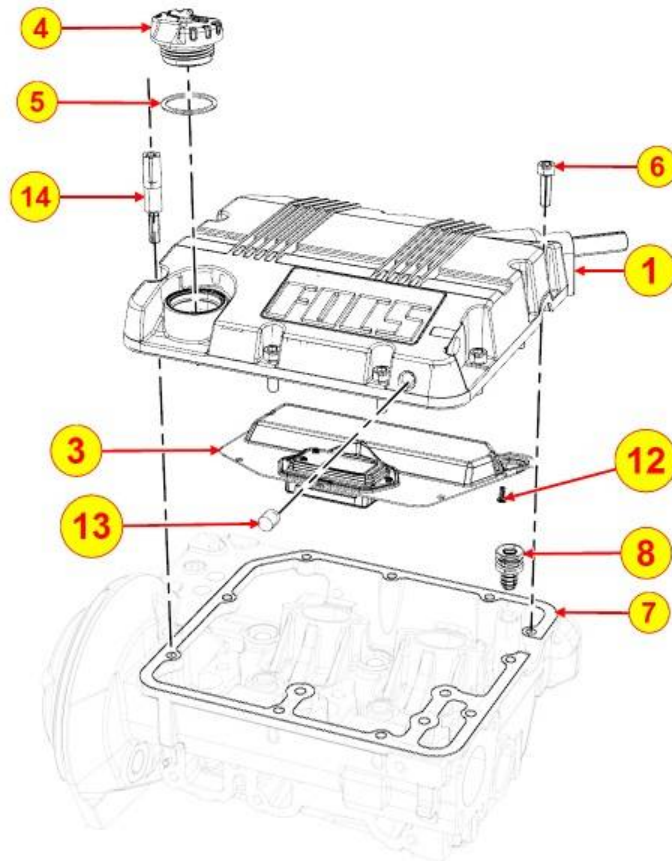

PAGURO - SPARE PARTS CATALOGUE
PAGURO 9000 - HEAD COVER

TAB | 022

PAGURO - SPARE PARTS CATALOGUE
PAGURO 9000 - HEAD COVER

NO.	CODE:	DESCRIPTION	Q.TY
1	AD40LO2125740	ROCKER ARM COVER ASSY	1
3	AD40LO5066220	BREATHING SYSTEM SHEET METAL PLATE KDW 7	1
4	AD40LO9032093	OIL FILLING CAP M30X2	1
5	AD40LO1200082	ORING D31.89/26.50 2.62 THK	1
6	AD40LO9730416	SOCKET HEAD SCREW M6X20 WITH DRYLOC	8
7	AD40LO4400103	ROCKER ARM COVER GASKET	1
8	AD40LO5365122	COUPLING RUBBER COLLAR. HEAD / COVER	1
12	AD40LO7481054	RIVET 3.2X8 -1103-0410	7
13	AD40LO9080133	PLUG AVSEAL D8 02961-00810	1
14	AD40LO2501102	STUD BOLT	2