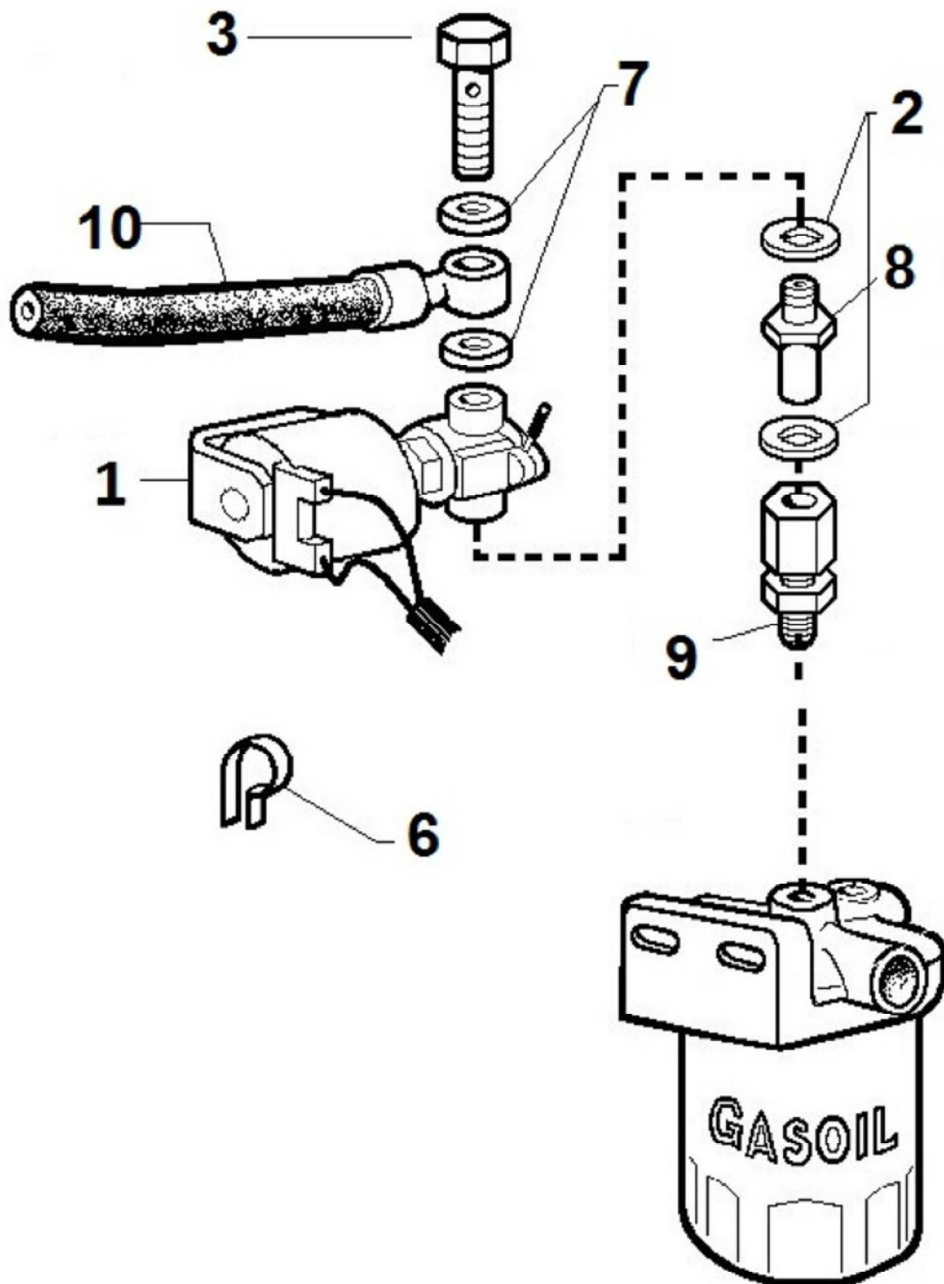

PAGURO - SPARE PARTS CATALOGUE  
PAGURO 9000 - ELECTROVALVE

PAGURO - SPARE PARTS CATALOGUE  
**PAGURO 9000 - ELECTROVALVE**

NO.	CODE:	DESCRIPTION	Q.TY
1	AD40LO3587197	SOLENOID VALVE WITH MANUAL RESET DEVICE	1
2	AD40LO4670059	COPPER WASHER D14/10.2 1.	3
3	AD40LO1901115	BOLT	1
6	AD40LO3630170	CLAMP G11	1
7	AD40LO4670061	COPPER WASHER D19/14.2 1.5 THK	1
8	AD40LO7330314	UNION FOR EL.STOP	1
9	AD40LO7330315	JOINT	1
10	AD40LO9375748	FUEL PIPE	1