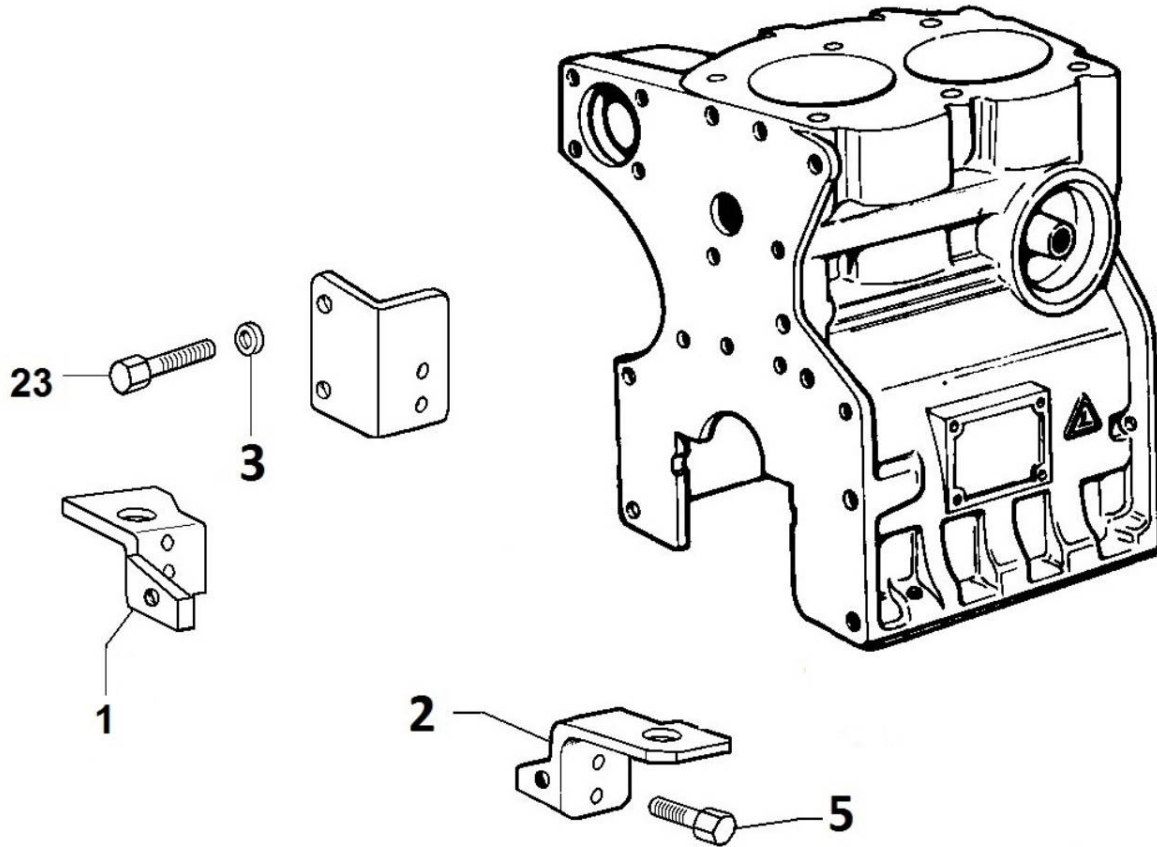

PAGURO - SPARE PARTS CATALOGUE
PAGURO 9000 - ENGINE MOUNTS

PAGURO - SPARE PARTS CATALOGUE
PAGURO 9000 - ENGINE MOUNTS

NO.	CODE:	DESCRIPTION	Q.TY
0	AD40LO6429560 (AD40LO6429349)	LOWER UNIT, TIMING AND STARTER SIDE GREY	1
18	AD40LO7565013	ROND.ELAST./SP.WAS HER S C10	2
23	AD40LO1790024	BOLT 'D 10	2
31	AD40LO9730213	SCREW TCEI 8X25- 5931 INOX	4