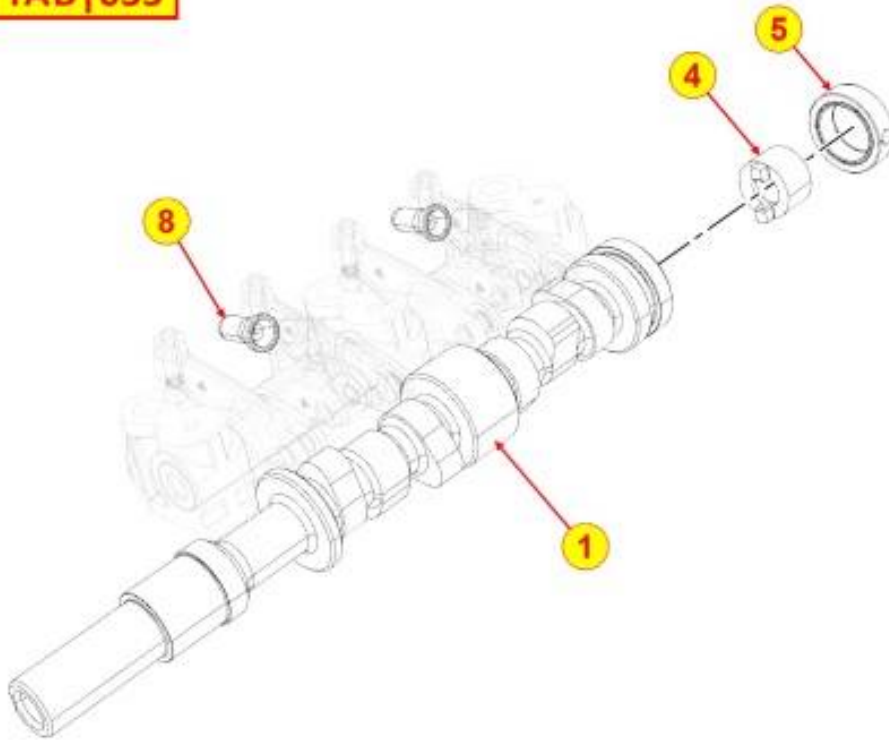

PAGURO - SPARE PARTS CATALOGUE
PAGURO 9000 - CAMSHAFT

TAB | 035

PAGURO - SPARE PARTS CATALOGUE
PAGURO 9000 - CAMSHAFT

NO.	CODE:	DESCRIPTION	Q.TY
1	AD40LO1011630	CAMSHAFT702 FULLY MACHINED	1
4	AD40LO3580035	ECCENTRIC	1
5	AD40LO1970460	FUEL PUMP SLEEVE ASSY	1
8	AD40LO1410112	PUSH ROD	2