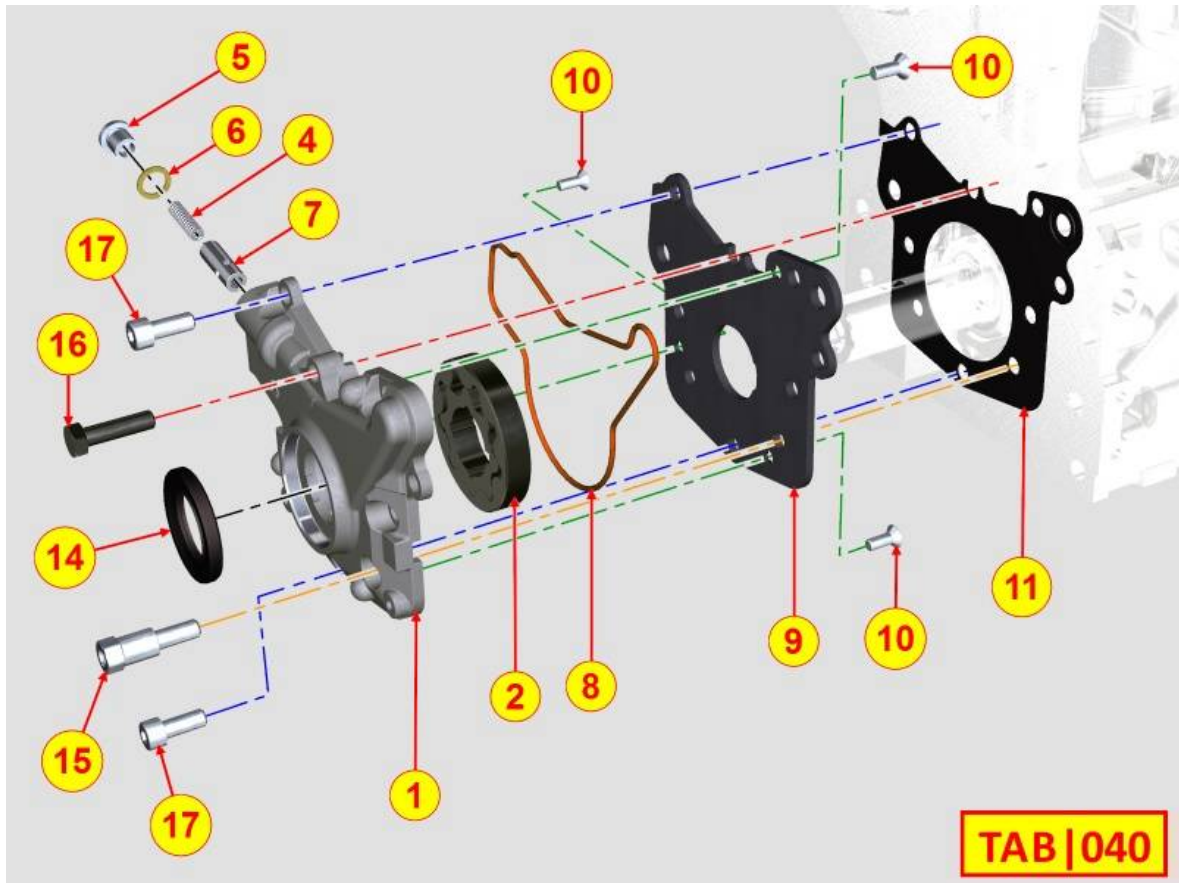

PAGURO - SPARE PARTS CATALOGUE
PAGURO 9000 - OIL PUMP

PAGURO - SPARE PARTS CATALOGUE
PAGURO 9000 - OIL PUMP

NO.	CODE:	DESCRIPTION	Q.TY
1	AD40LO6605131	OIL PUMP WITH ROTOR 8MM	1
5	AD40LO9015005	BYPASS VALVE PLUG	1
6	AD40LO4670060	COPPER WASHER	1
7	AD40LO6495045	BYPASS VALVE PISTON	1
8	AD40LO1200292	OIL PUMP COVER GASKET	1
10	AD40LO9800061	CAPSCREW	3
11	AD40LO4580216	OIL PUMP GASKET	1
14	AD40LO1213343	OIL SEAL 32X50X6	1
15	AD40LO9865174	SPCIAL SCREW	2
16	AD40LO1770007	HEX SCREW M8X30-5737-8G+ZN.B	1
17	AD40LO9732074	SOC HEAD SCR M8X20L UNI5931 ST	6