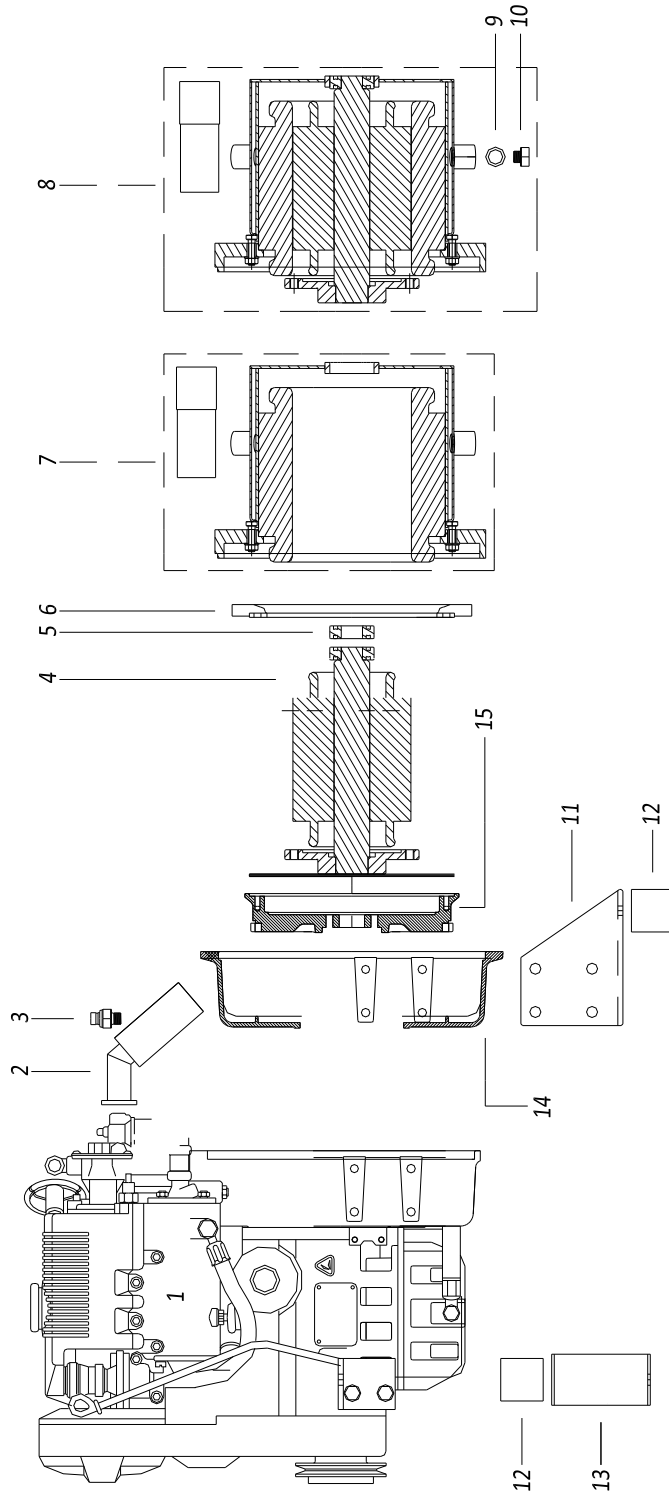

# SPARE PARTS CATALOGUE

PAGURO - SPARE PARTS CATALOGUE  
**PAGURO 9000 - TAB.1**

**PAGURO - SPARE PARTS CATALOGUE**  
**PAGURO 9000 - TAB.1**

<b>NO.</b>	<b>CODE:</b>	<b>DESCRIPTION</b>	<b>Q.TY</b>
1	AD01LO0002	ENGINE LDW702 3000RPM	1
2	AC09SC0004-00	EXHAUST MANIFOLD P6/9/6.5	1
3	AD23SS0003	SWITCH, TEMPERATURE EXHAUST SINGLE	1
4	AD03ZA0020	ROTOR P6	1
5	AD40CU0004	BALL BEARING ROTOR P6/9	1
6	AD12VE0011-00	COOLING FAN P6/9/14/18	1
7	AC07ZA0002-00	STATOR P9	1
8	AC05ZA0005	ALTERNATOR P9	1
9	AD16RARO17X2 3X1.5	WASHER	1
10	AD13O0292C	CLOSING PLUG 3/8	1
11	AD40LO6429561	BRACKET SCA. SIDE	1
11	AD40LO6429562	BRACKET ASP SIDE	1
12	AD11FI0001-01	INTERNAL SHOCK ABSORBER P6/9/6.5/9v/12v	4
13	AD12ST0003	U ENGINE FRAME P6/9	1
14	AD40LO2032370	CONNECTING HOUSING FOR LDW 502	1
15	AD40LO9880938	FLYWHEEL 3000 RPM	1

PAGURO - SPARE PARTS CATALOGUE

PAGURO 9000 - TAB. 2

PAGURO - SPARE PARTS CATALOGUE

PAGURO 9000 - TAB. 2

POS.	CODE	DESCRIPTION	Q.TY
1	AD08SC0010	ELECTRICAL PLANT P6/9/6./8.5	1
2	AD09RE0016	RELE'	2
3	AD09RS0003	RESISTOR, R47	1
4	AD09TR0002	TRANSFORMER, CURRENT	1
5	AD09AT0005	TERMOSWITCH	1
6	AD08ID0002	BATTERY CHARGER REGULATOR	1
7	AD09CO0350	CAPACITOR	1
8	AD08SC0015	CONNECTOR, 8 PINS FEMALE	1
9	AD08SC0016	CONNECTOR, 8 PINS MALE	1
10	AD08DR0001	REMOTE CONTROL PANEL WITH CABLE (DISCONTINUED)	1
11	AD21CA0100	COMPLETE PLASTIC BOX WITH LABEL	1
12	AD38AD0012	STICKER, CONTROL PANEL	1
13	AC30SC0001-00	CABLE, 15MT	1
14	AD08SC0012	PRINTED CIRCUIT BOARD (DISCONTINUED)	1
15	AC30SC0002-00	CABLE, 15MT + ATS25	1
16	AD08DR0005-00	CONTROL PANEL ATS- 25 WITH CABLE	1