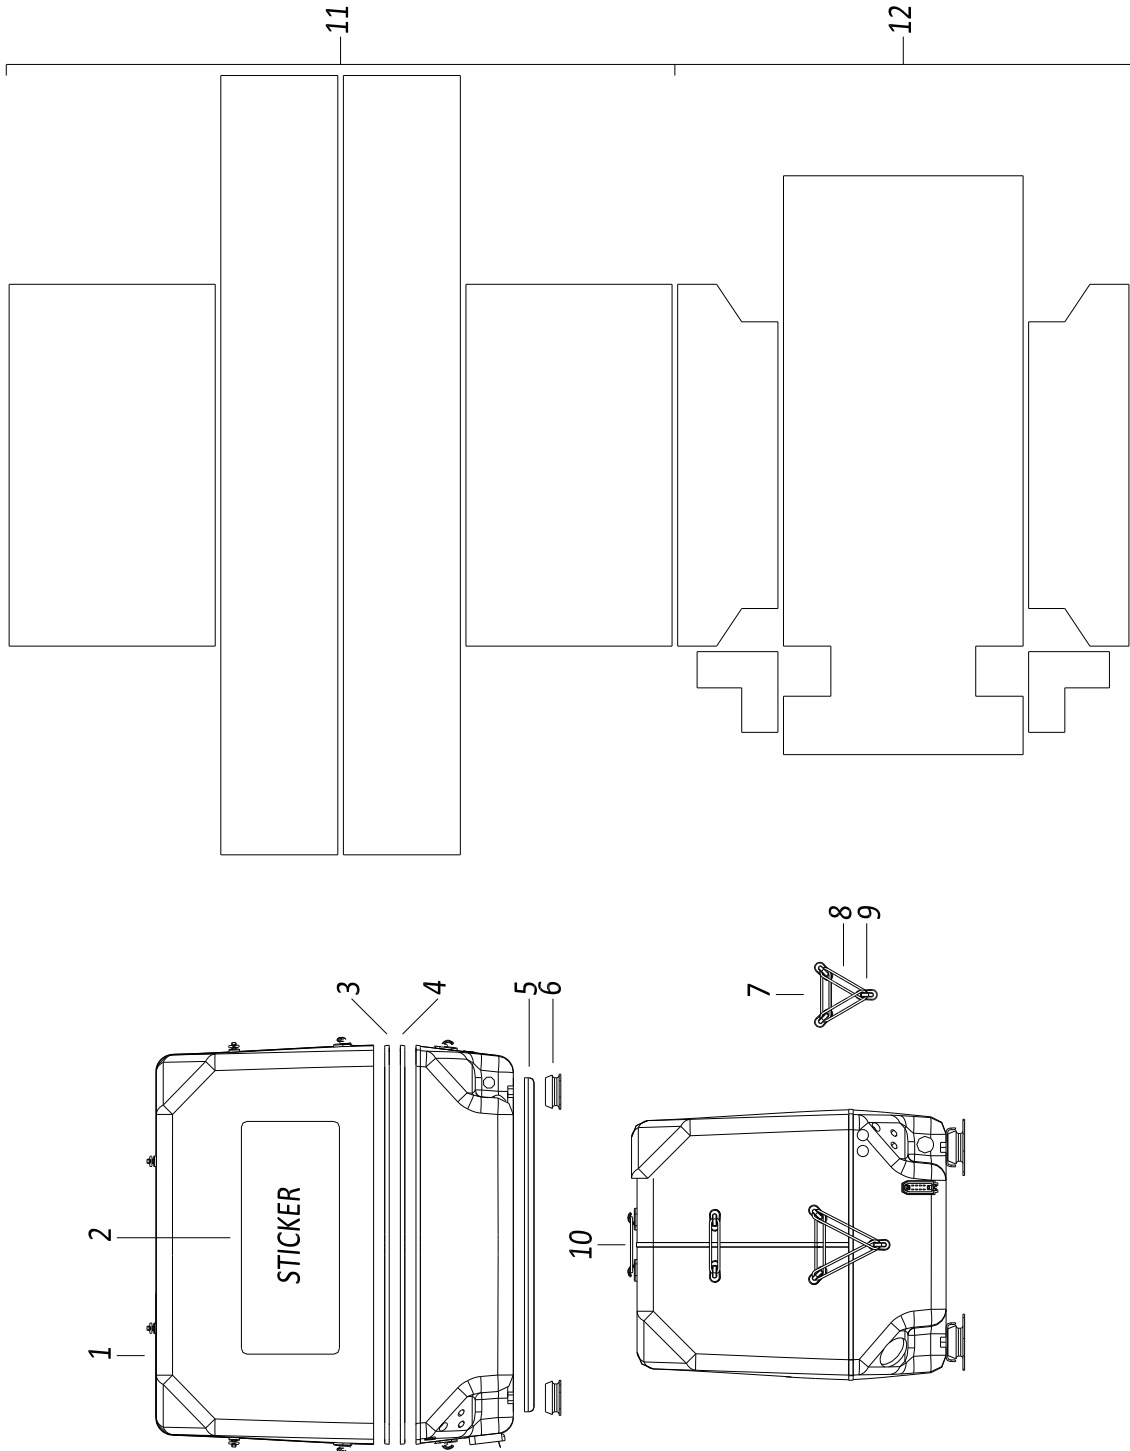

PAGURO - SPARE PARTS CATALOGUE
PAGURO 9000 - TAB.4

PAGURO - SPARE PARTS CATALOGUE
PAGURO 9000 - TAB.4

NO.	CODE:	DESCRIPTION	Q.TY
1	AC10SB0004	CAPSULE P9	1
2	AD38AD0022	CAPSULE ADHESIVE WAVE P9 SCA	1
2	AD38AD0023	CAPSULE ADHESIVE WAVE P9 ASP	1
3	AD18MT0004	MOUSSE 14X8	1
4	AD19GI0001	COVER PLATES 20/60	1
5	AD12ST0006	EXTERNAL BRACKET DX P6/9	1
5	AD12ST0007	EXTERNAL BRACKET SX P6/9	1
6	AD11FI0005	SHOK ABSORBERS P- LOMB	4
7	AD21BL0001	CLOSING RUBBER STRIP LID	6
8	AD21BL0002	CLOSING RUBBER STRIP BOT	4
9	AD23TR0001	HOOK FOR CAPSULE	14
10	AD18MT0004	MOUSSE 14X8	1
11	AC12MT0003-00	INSULATION FOAM CAPSULE P9 LID	1
12	AC12MT0004-00	INSULATION FOAM CAPSULE P9 BOT	1