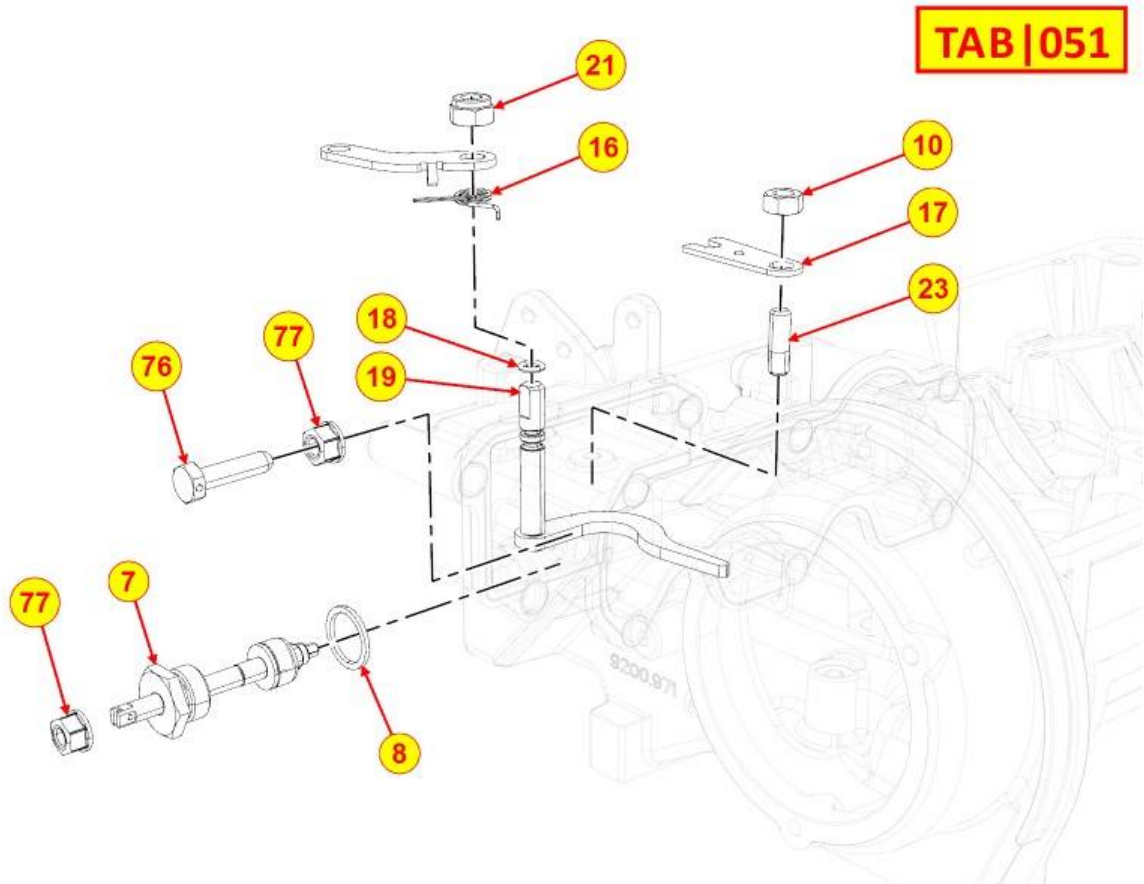

PAGURO - SPARE PARTS CATALOGUE
PAGURO 9000 - CONTROLS

PAGURO - SPARE PARTS CATALOGUE
PAGURO 9000 - CONTROLS

NO.	CODE:	DESCRIPTION	Q.TY
7	AD40LO8576138	TORQUE ADAPTOR FOCS 3000RPM	1
8	AD40LO4480046	Copper wahser 16.2X20X1.5	1
10	AD40LO3240008	NUT M6-CI.8 type 1- ISO	1
16	AD40LO5660047	LEVER SPRING	1
17	AD40LO6275114	LOCKING STOP LEVER PLATE	1
18	AD40LO1200051	RING	1
19	AD40LO5200413	INTERNAL STOP LEVER	1
20	AD40LO5200414	EXTERNAL STOP LEVER	1
21	AD40LO3203075	LOCKNUT M.8 h.8,5	1
23	AD40LO6760044	STUD 6X1X10 UNI 5911	1
76	AD40LO1760128	SCREW M6 FOR EXTERNAL LEVER SET UP	1
77	AD40LO3240153	NUT M 6X1 SEAL LOCK	2
80	AD40LO7565004	SPRING WASHER D11.1/6.1 1.3 TH	2