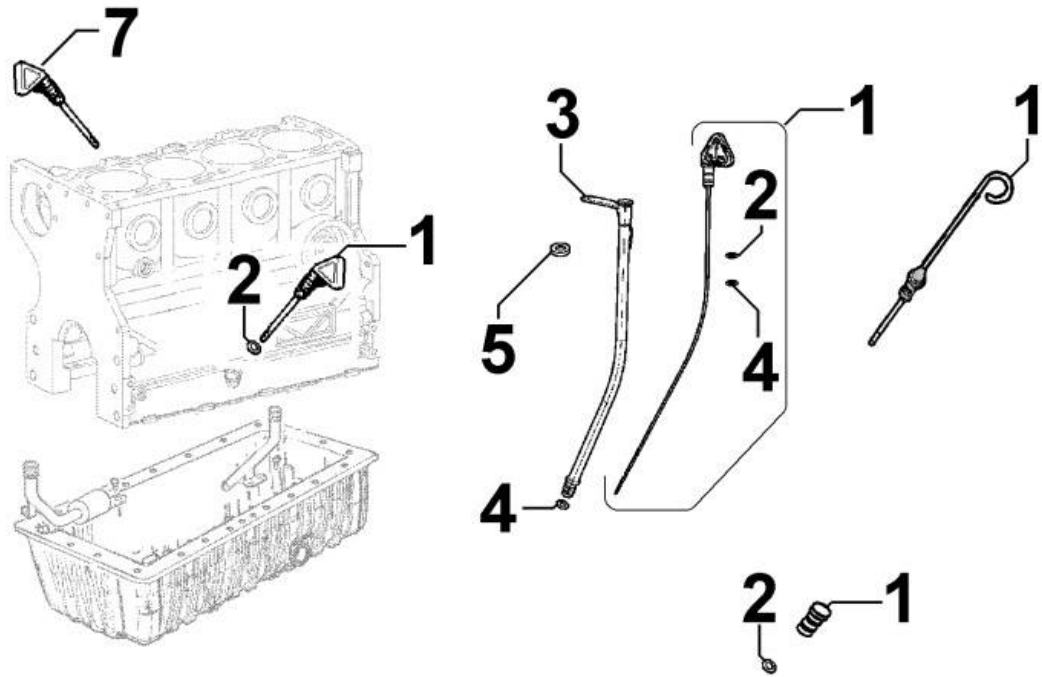

PAGURO - SPARE PARTS CATALOGUE
PAGURO 9000 - OIL DIPSTICK

PAGURO - SPARE PARTS CATALOGUE
PAGURO 9000 - OIL DIPSTICK

NO.	CODE:	DESCRIPTION	Q.TY
3	AD40LO9330139	COMPLETE DIPSTICK TUBE (FOCS L.MARINE)	1
4	AD40LO1200001	ANEL. OR 108-GOM. NITRIL D2000	2