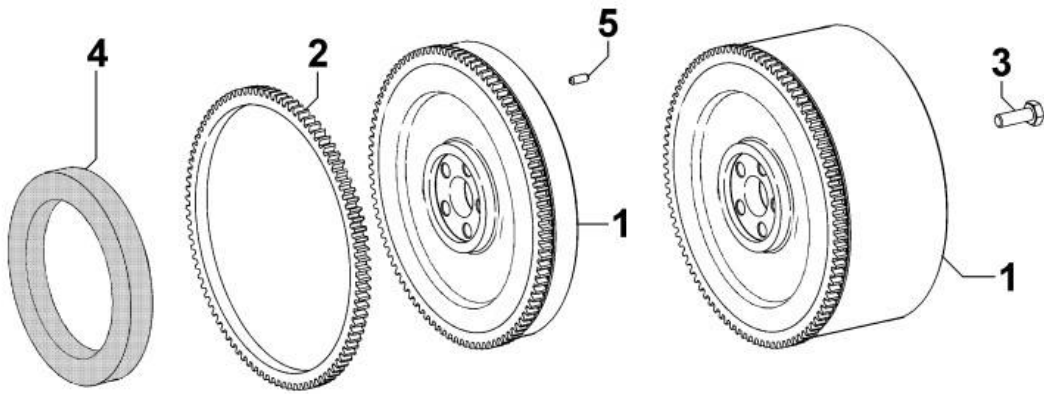

PAGURO - SPARE PARTS CATALOGUE
PAGURO 9000 - PISTON / CONNECTING ROD

NO.	CODE:	DESCRIPTION	Q.TY
1	AD40LO6501512	PISTON SET STD	2
1	AD40LO6501513	COMPLETE PISTON FOCS 1404 +0,50	2
1	AD40LO6501514	COMPLETE PISTON FOCS 1404 +1,00	2
2	AD40LO1526226	CONNECTING ROD ASSY	2
3	AD40LO8211248	RINGS STAND.	2/3/4
3	AD40LO8211249	SEGMENTS SERIES STD FOCS 1404 +0,50	2/3/4
3	AD40LO8211250	SEGMENTS SERIES STD FOCS 1404 +1.00	2/3/4
4	AD40LO8480081	PISTON PIN 20X55 f.10,5	2
5	AD40LO1261099	PISTON CIRCLIP	4
6	AD40LO1630038	SMALL END BUSH	2/3/4
7	AD40LO1640116	BEARING STD	2/3/4
7	AD40LO1640116	BEARING STD	2/3/4
7	AD40LO1640118	UNDER SIZE CONNECTING ROD - 0,50	2/3/4
8	AD40LO1770101	CONROD SCREW FL 8X1X42 R12	4/6/8

PAGURO - SPARE PARTS CATALOGUE
PAGURO 9000 - FLYWHEEL