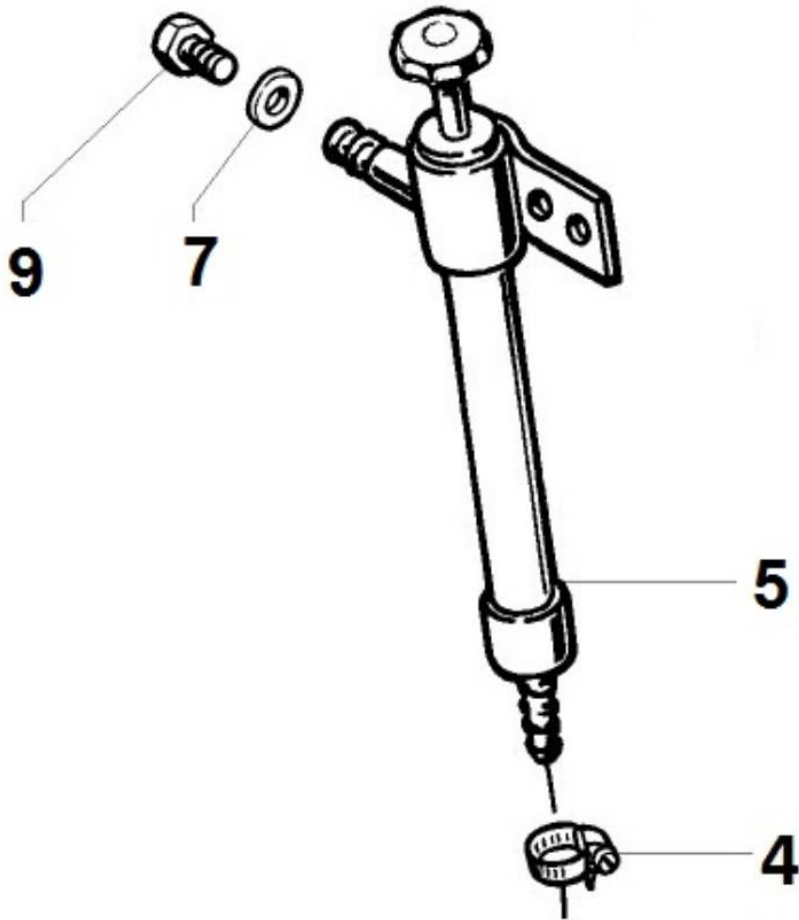

PAGURO - SPARE PARTS CATALOGUE
PAGURO 9000 - PUMP FOR OIL EXTRACTION

PAGURO - SPARE PARTS CATALOGUE
PAGURO 9000 - PUMP FOR OIL EXTRACTION

NO.	CODE:	DESCRIPTION	Q.TY
4	AD40LO3630129	CLAMP	1
5	AD40LO6595021	OIL PUMP FOR LMG4000	1