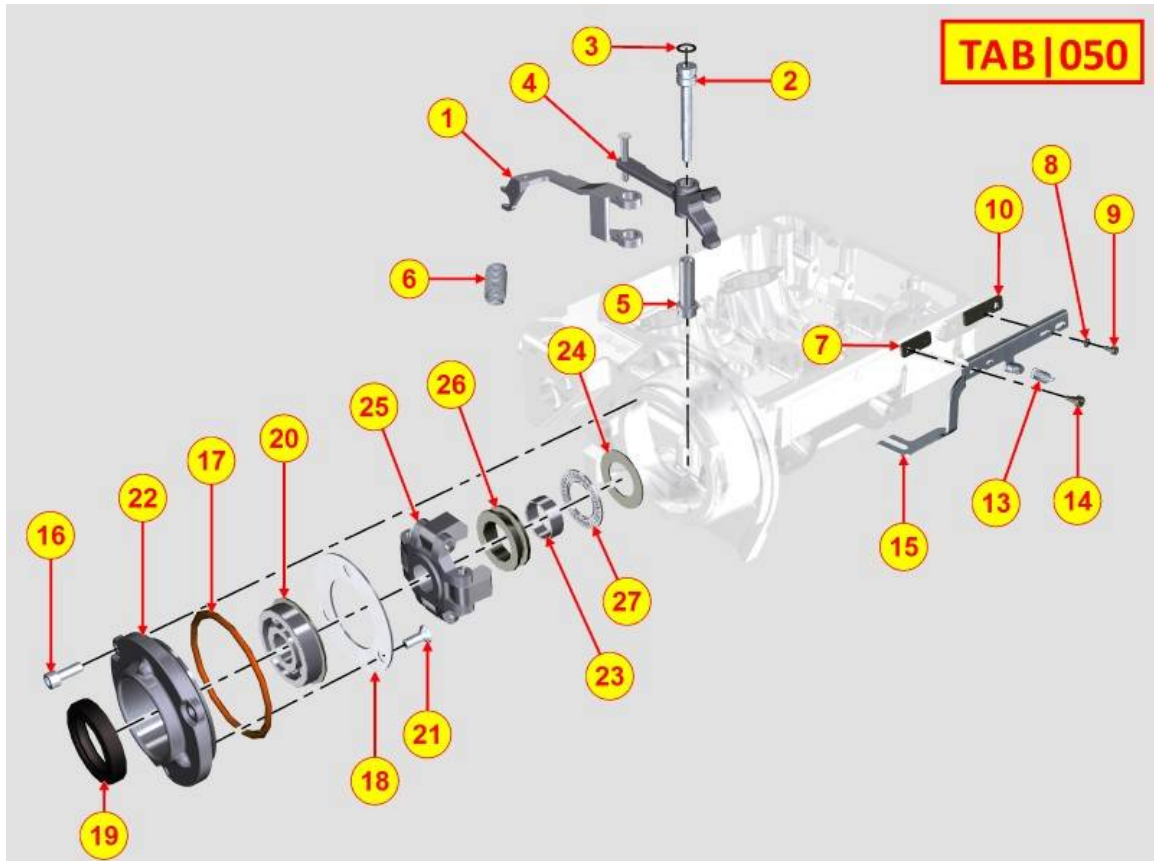

PAGURO - SPARE PARTS CATALOGUE
PAGURO 9000 - SPEED GOVERNOR

PAGURO - SPARE PARTS CATALOGUE
PAGURO 9000 - SPEED GOVERNOR

NO.	CODE:	DESCRIPTION	Q.TY
1	AD40LO4896360	LEVER ASSEMBLY	1
2	AD40LO6110101	REGULATOR LEVERS JURNAL	1
3	AD40LO1200037	ORING 110	1
5	AD40LO1954020	SLEEVE	1
6	AD40LO5655210	SPRING 2700/3000 G/1	1
7	AD40LO6320071	PLATE	1
8	AD40LO7626037	WASHER 3,2X6X0.6	2/4/6
9	AD40LO9732096	ALLEN SCREW M3X6 UNI5931 12.9	2
10	KDISC. (AD40LO6320073)		1
13	AD40LO5655257	EXTRAFUEL SPRING	1
14	AD40LO9865202	SPECIAL SCREW FOR PUMP RACK	2
15	AD40LO1380103	INJECTION PUMP CONNECTING ROD	1
16	AD40LO9730010	SOC HEAD CAP SCR M6X16L STEEL	3
17	AD40LO1202037	ORING 3281 SILC. RUBBER	1
18	AD40LO6275166	SPEED GOVERNOR RETAINER PLATE	1
19	AD40LO1213303	OIL SEAL 52X35X9	1
20	AD40LO3001066	BALL BEARING 6304 NR RADIALE RIG	1
21	AD40LO9800162	SOC HEAD SCREW M6X16 DRILOC 10.9	3
22	AD40LO2690294	SPEED GOVERNOR COVER	1
23	AD40LO1585085	DU BUSH DIA 25X28X10	1
24	AD40LO7352063	TRUST WASHER AS25X42X1	1
25	AD40LO8805048	SPEED GOVERNOR ASSY	1
26	AD40LO5401250	SLEEVE	1
27	AD40LO3110165	TRUST NEEDLE BEARING AXK2542	1