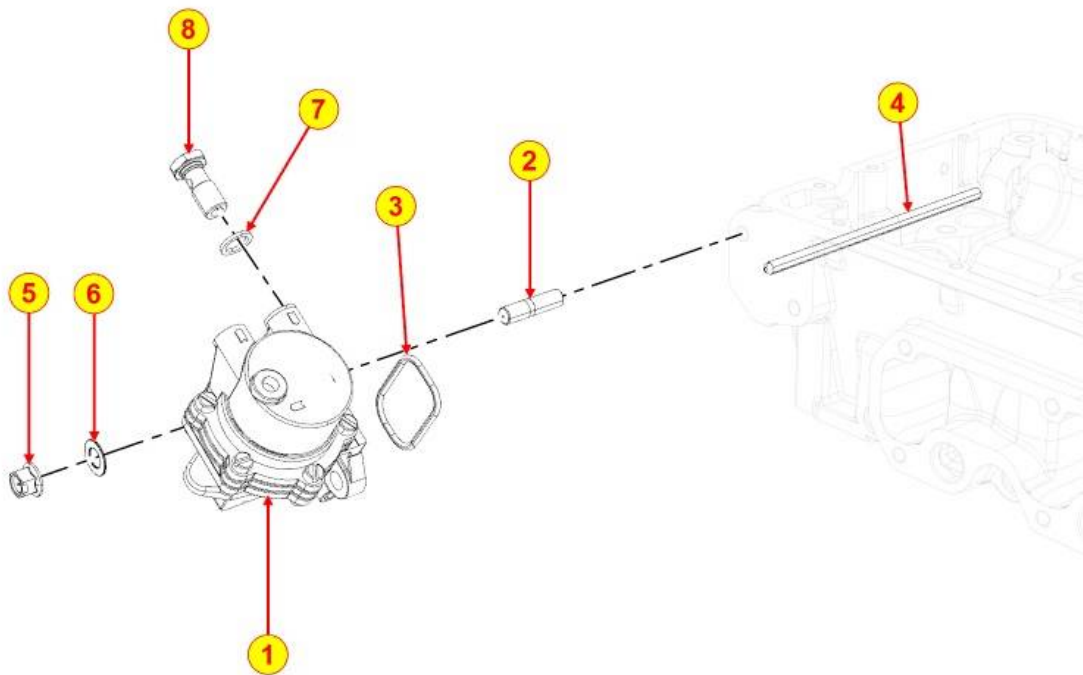

PAGURO - SPARE PARTS CATALOGUE
PAGURO 9000 - FUEL FEED PUMP

TAB|062

PAGURO - SPARE PARTS CATALOGUE
PAGURO 9000 - FUEL FEED PUMP

NO.	CODE:	DESCRIPTION	Q.TY
1	AD40LO6585151	FUEL FEED PUMP	1
2	AD40LO6780008	STUD M8X20	2
3	AD40LO1200087	ORING 3150	1
4	AD40LO7200721	FUEL PUMP PUSH ROD	1
5	AD40LO3240164	NUT	2
6	AD40LO7555029	BEL WASHER D15/8.4 0.8 T	2
7	AD40LO4670059	COPPER WASHER D14/10.2 1	2
8	AD40LO1901193	UNION BOLT M10	1