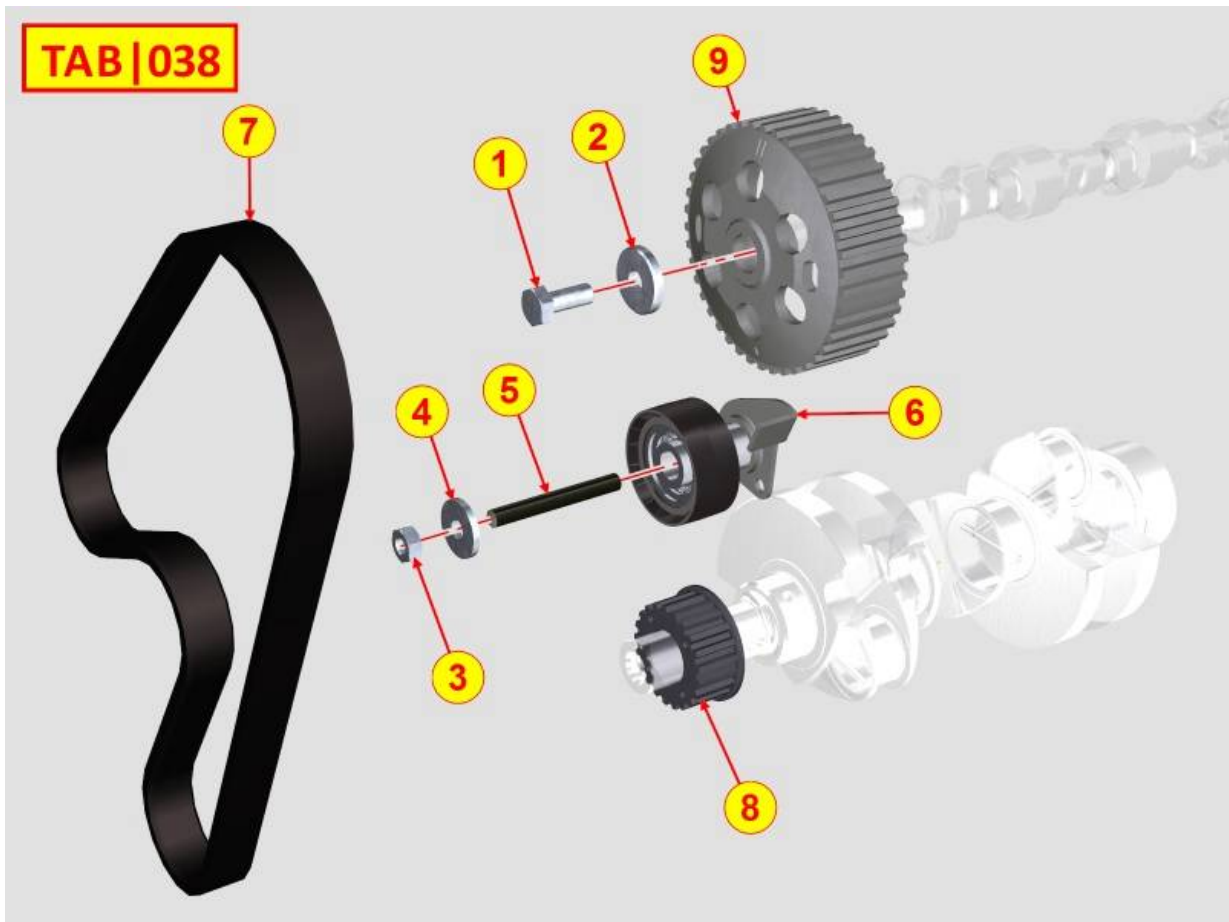

PAGURO - SPARE PARTS CATALOGUE
PAGURO 9000 - TIMING SYSTEM

PAGURO - SPARE PARTS CATALOGUE
PAGURO 9000 - TIMING SYSTEM

NO.	CODE:	DESCRIPTION	Q.TY
1	AD40LO9820142	Hex bolt M10x25L, 1.25P	1
2	AD40LO7625045	WHASHER D.11X33X5	1
3	AD40LO3240033	NUT M10X1,5- UNI.5588-8S+ZN.B	1
4	AD40LO7495010	WASHER D.10,5X32X4	1
5	AD40LO6800090	STUD. M10X70	1
6	AD40LO4110009	BELT TENSIONER	1
7	AD40LO2440338	TIMING BELT	1
8	AD40LO6975292	TIMING DRIVING PULLEY	1
9	AD40LO7090012	TIMING DRIVEN PULLEY	1