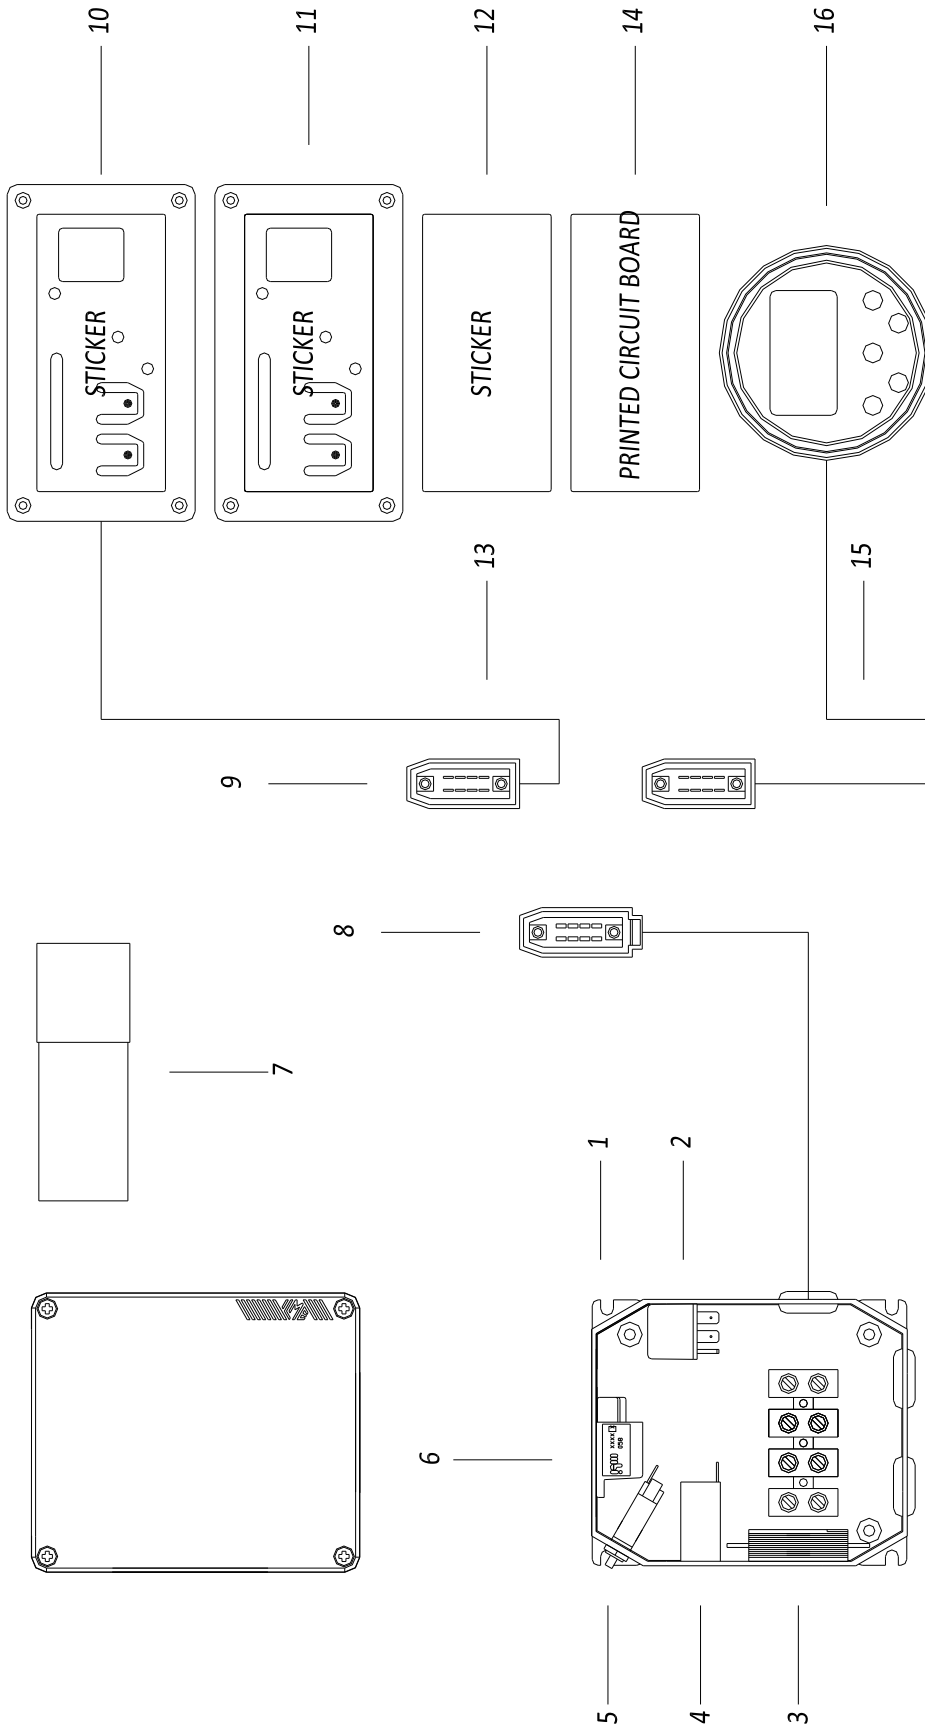

# SPARE PARTS CATALOGUE

PAGURO - SPARE PARTS CATALOGUE  
**PAGURO 9000 - TAB.1**

**PAGURO - SPARE PARTS CATALOGUE**  
**PAGURO 9000 - TAB.1**

<b>NO.</b>	<b>CODE:</b>	<b>DESCRIPTION</b>	<b>Q.TY</b>
1	AD01LO0002	ENGINE LDW702 3000RPM	1
2	AC09SC0004-00	EXHAUST MANIFOLD P6/9/6.5	1
3	AD23SS0003	SWITCH, TEMPERATURE EXHAUST SINGLE	1
4	AD03ZA0020	ROTOR P6	1
5	AD40CU0004	BALL BEARING ROTOR P6/9	1
6	AD12VE0011-00	COOLING FAN P6/9/14/18	1
7	AC07ZA0002-00	STATOR P9	1
8	AC05ZA0005	ALTERNATOR P9	1
9	AD16RARO17X2 3X1.5	WASHER	1
10	AD13O0292C	CLOSING PLUG 3/8	1
11	AD40LO6429561	BRACKET SCA. SIDE	1
11	AD40LO6429562	BRACKET ASP SIDE	1
12	AD11FI0001-01	INTERNAL SHOCK ABSORBER P6/9/6.5/9v/12v	4
13	AD12ST0003	U ENGINE FRAME P6/9	1
14	AD40LO2032370	CONNECTING HOUSING FOR LDW 502	1
15	AD40LO9880938	FLYWHEEL 3000 RPM	1

PAGURO - SPARE PARTS CATALOGUE

PAGURO 9000 - TAB. 2

PAGURO - SPARE PARTS CATALOGUE

PAGURO 9000 - TAB. 2

POS.	CODE	DESCRIPTION	Q.TY
1	AD08SC0010	ELECTRICAL PLANT P6/9/6./8.5	1
2	AD09RE0016	RELE'	2
3	AD09RS0003	RESISTOR, R47	1
4	AD09TR0002	TRANSFORMER, CURRENT	1
5	AD09AT0005	TERMOSWITCH	1
6	AD08ID0002	BATTERY CHARGER REGULATOR	1
7	AD09CO0350	CAPACITOR	1
8	AD08SC0015	CONNECTOR, 8 PINS FEMALE	1
9	AD08SC0016	CONNECTOR, 8 PINS MALE	1
10	AD08DR0001	REMOTE CONTROL PANEL WITH CABLE (DISCONTINUED)	1
11	AD21CA0100	COMPLETE PLASTIC BOX WITH LABEL	1
12	AD38AD0012	STICKER, CONTROL PANEL	1
13	AC30SC0001-00	CABLE, 15MT	1
14	AD08SC0012	PRINTED CIRCUIT BOARD (DISCONTINUED)	1
15	AC30SC0002-00	CABLE, 15MT + ATS25	1
16	AD08DR0005-00	CONTROL PANEL ATS- 25 WITH CABLE	1