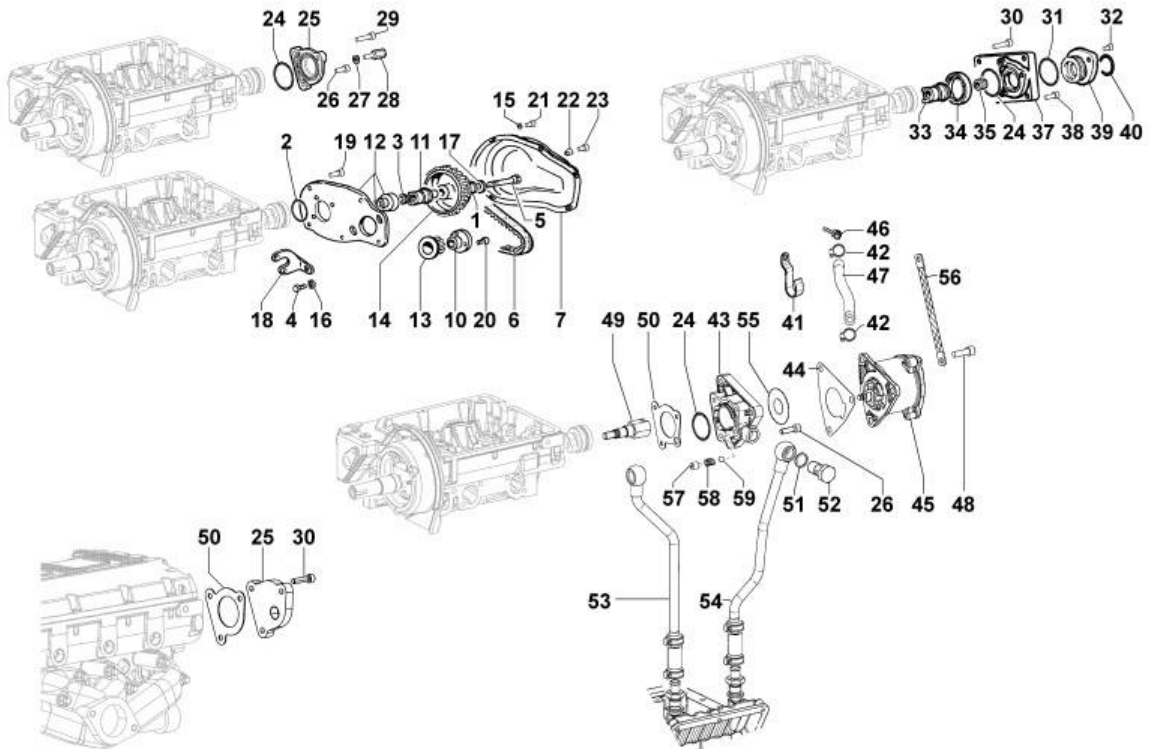

PAGURO - SPARE PARTS CATALOGUE
PAGURO 9000 - 3rd PTO

PAGURO - SPARE PARTS CATALOGUE
PAGURO 9000 - 3rd PTO

NO.	CODE:	DESCRIPTION	Q.TY
24	AD40LO1200233	ORING 40.95X2.62 U	2
26	AD40LO9730416	SOCKET HEAD SCREW M6X20 WITH DRYLOC	3