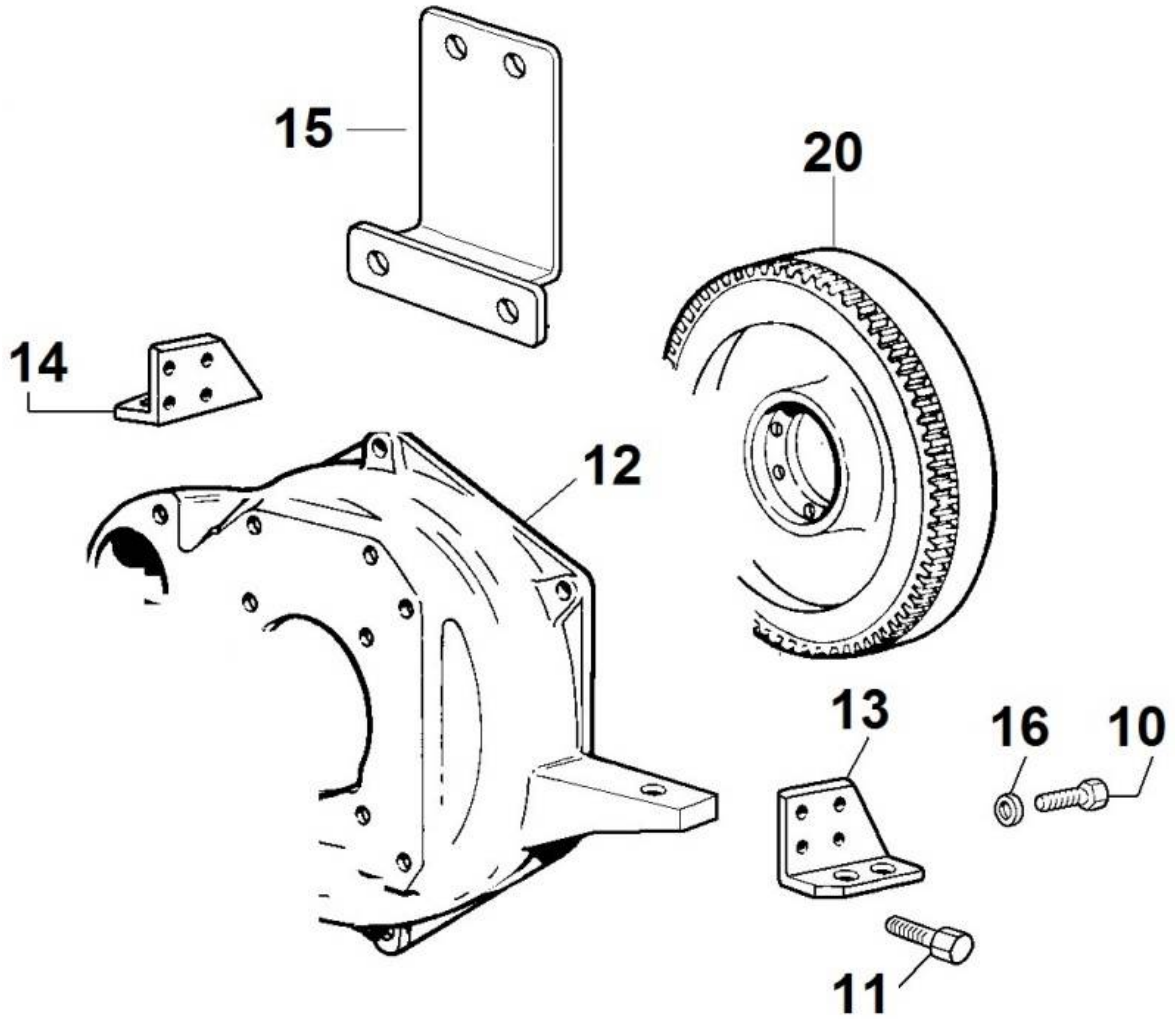

PAGURO - SPARE PARTS CATALOGUE
PAGURO 9000 - 1st PTO ACCESSORIES

PAGURO - SPARE PARTS CATALOGUE
PAGURO 9000 - 1st PTO ACCESSORIES

NO.	CODE:	DESCRIPTION	Q.TY
10	AD40LO1770124	SCREW	7
11	AD40LO1790037	BULLONE/BOLT 'N 10	8
12	AD40LO2032438 (AD40LO2032370)	BELL HOUSING SAE5 SHORT 502MG ALU. GREY	1
13	AD40LO6429561 (AD40LO6429350)	ENG.BRACK.BELL SIDE AND MOT.MGVOLPI GREY	1
14	AD40LO6429562 (AD40LO6429351)	ENG.BRACK.BELL SIDE AND RAD.MGVOLPI GREY	1
16	AD40LO7565013	ROND.ELAST./SP.WAS HER S C10	8
20	AD40LO9880938	Flywheel Assly for SAE 7" 1/2"	1