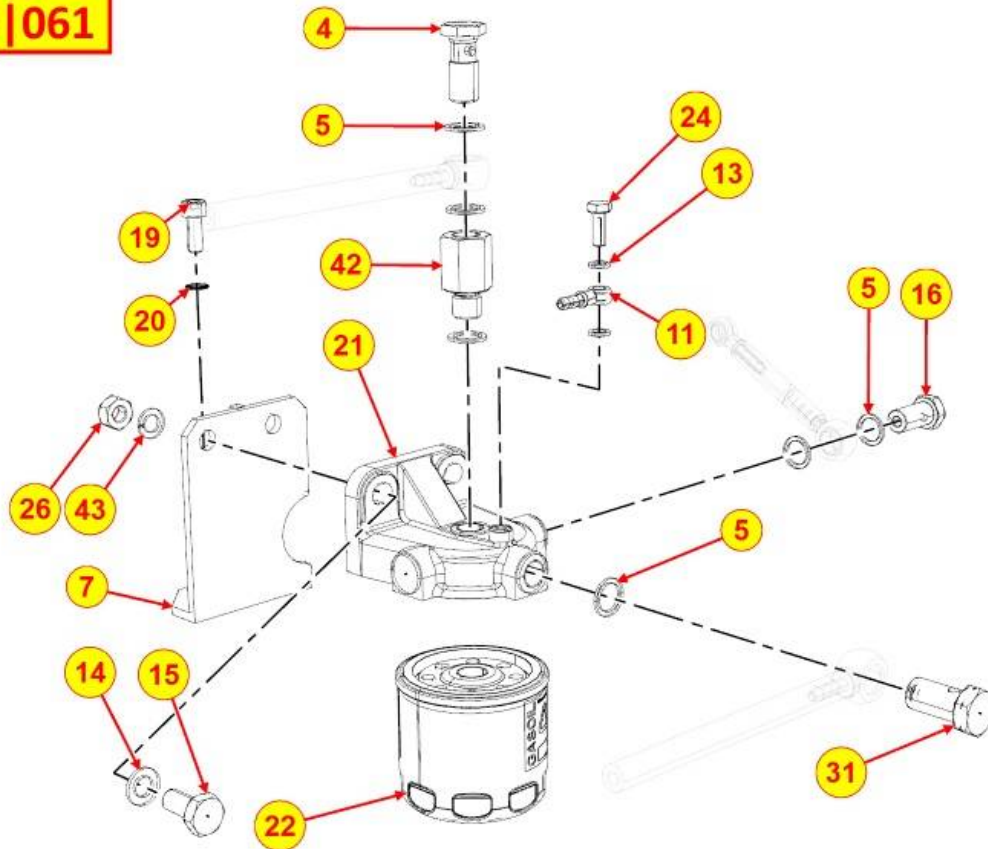

PAGURO - SPARE PARTS CATALOGUE
PAGURO 9000 - FUEL FILTER

TAB | 061

PAGURO - SPARE PARTS CATALOGUE
PAGURO 9000 - FUEL FILTER

NO.	CODE:	DESCRIPTION	Q.TY
5	AD40LO4670061	COPPER WASHER D19/14.2 1.5 THK	7
7	AD40LO8760110 (AD40LO8760082)	SUPPORT (L.MARINE) GREY	1
11	AD40LO7270108	BANJO D.6	1
13	AD40LO4670062	COPPER WASHER D10/6.2 1.5 THK	2
14	AD40LO7625019	WASHER10X18X2	2
15	AD40LO9730045	ALLEN SCREW 10X30- 5931-12.9+dac	2
16	AD40LO1901032	BANJO BOLT 14X1	1
20	AD40LO7565007	SPRING WASHER D14.2/8.2	2
21	AD40LO3730125	FUEL FILTER	1
22	AD40LO2175288 (AD40LO2175045)	FUEL FILTER	1
22	AD40LO2175288 (AD40LO2175235)	FUEL FILTER	1
26	AD40LO3240033	NUT M10X1,5- UNI.5588-8S+ZN.B	2
31	AD40LO9680049	FUEL FILTER VALVE	1
43	AD40LO7565011	LOCK WASHER M10	2