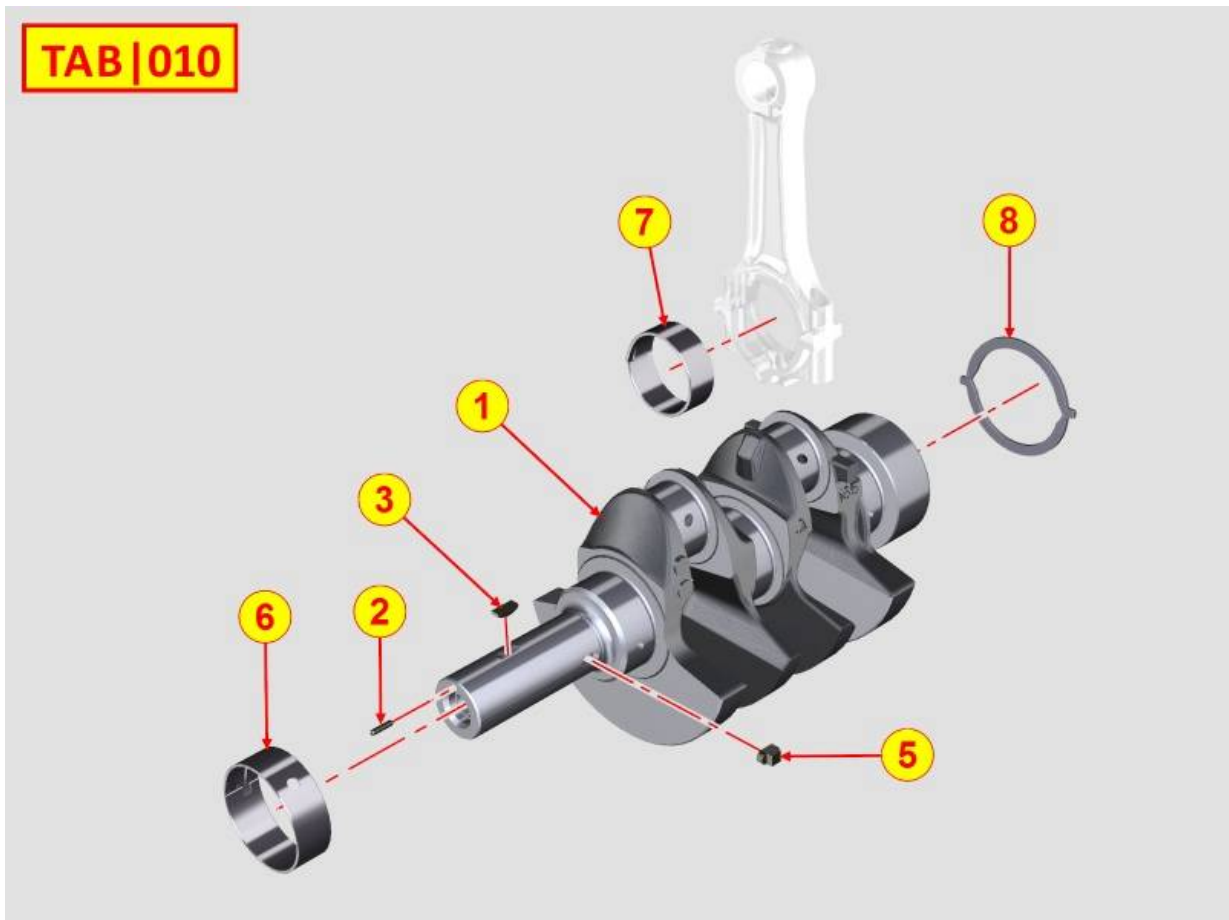

PAGURO - SPARE PARTS CATALOGUE
PAGURO 9000 - CRANKSHAFT

PAGURO - SPARE PARTS CATALOGUE

PAGURO 9000 - CRANKSHAFT

NO.	CODE:	DESCRIPTION	Q.TY
1	AD40LO1051104	CRANKSHAFT ASSY LDW702	1
2	AD40LO8430004	TAPER PIN 3x12 DIN 1481	1
3	AD40LO2280119	KEY 5X4	1
4	AD40LO9080132	PLUG AVSEAL D6 02961-00607	2
5	AD40LO2280149	KEY FOR OIL PUMP ROTOR 8MM	1