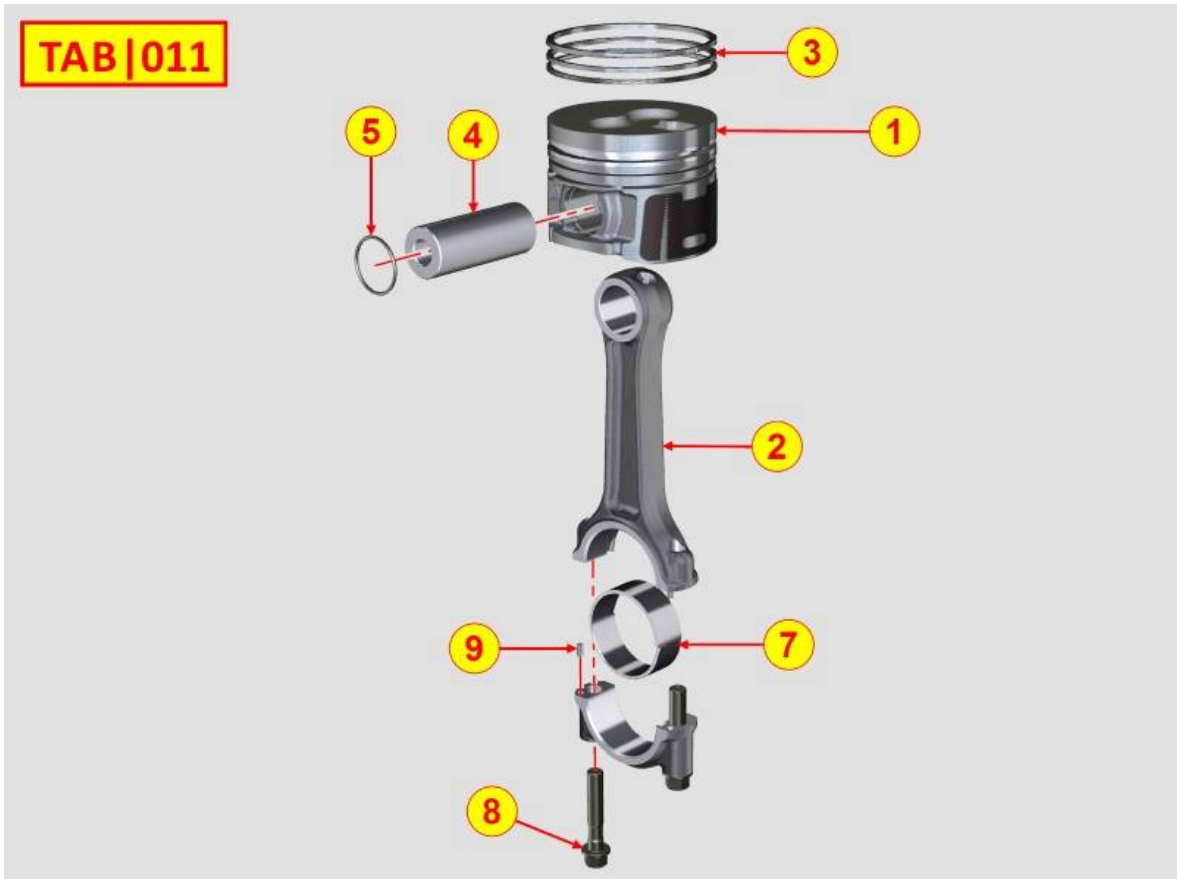

PAGURO - SPARE PARTS CATALOGUE
PAGURO 9000 - PISTON / CONNECTING ROD

PAGURO - SPARE PARTS CATALOGUE
PAGURO 9000 - PISTON / CONNECTING ROD

NO.	CODE:	DESCRIPTION	Q.TY
1	AD40LO6501512	PISTON SET STD	2
1	AD40LO6501513	COMPLETE PISTON FOCS 1404 +0,50	2
1	AD40LO6501514	COMPLETE PISTON FOCS 1404 +1,00	2
2	AD40LO1526226	CONNECTING ROD ASSY	2
3	AD40LO8211248	RINGS STAND.	2/3/4
3	AD40LO8211249	SEGMENTS SERIES STD FOCS 1404 +0,50	2/3/4
3	AD40LO8211250	SEGMENTS SERIES STD FOCS 1404 +1.00	2/3/4
4	AD40LO8480081	PISTON PIN 20X55 f.10,5	2
5	AD40LO1261099	PISTON CIRCLIP	4
6	AD40LO1630038	SMALL END BUSH	2/3/4
7	AD40LO1640116	BEARING STD	2/3/4
7	AD40LO1640116	BEARING STD	2/3/4
7	AD40LO1640118	UNDER SIZE CONNECTING ROD - 0,50	2/3/4
8	AD40LO1770101	CONROD SCREW FL 8X1X42 R12	4/6/8