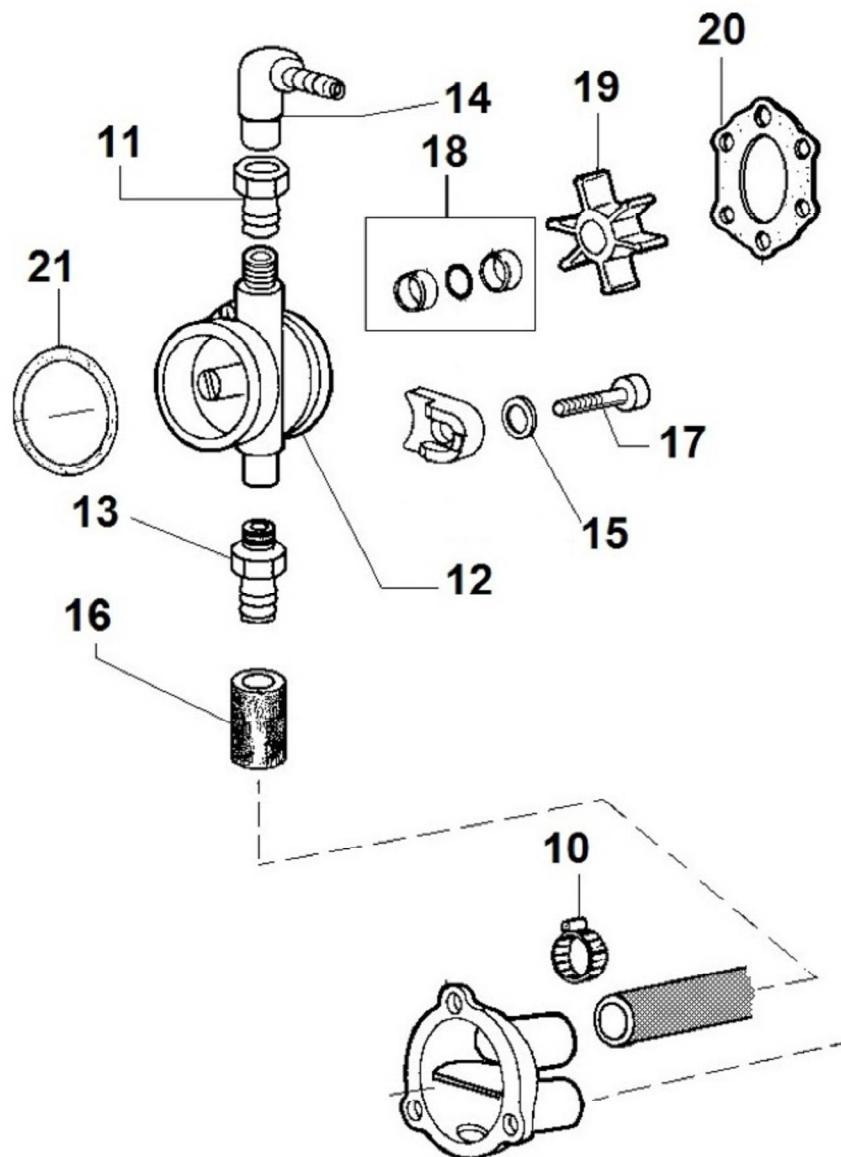

PAGURO - SPARE PARTS CATALOGUE
PAGURO 9000 - COOLANT PUMP

PAGURO - SPARE PARTS CATALOGUE
PAGURO 9000 - COOLANT PUMP

NO.	CODE:	DESCRIPTION	Q.TY
10	AD40LO3630111	CLAMP	2
11	AD40LO5953072	NIPPLE	1
12	AD40LO6584510	Pump, Sea Water	1
13	AD40LO7330245	CONNECTOR	1
14	AD40LO7330284	CONNECTOR	1
15	AD40LO7625209	WASHER	2
16	AD40LO9602170	TUBE	1
17	AD40LO9730220	SCREW	2
18	AD40LO8150028	ORING KIT	1
19	AD40LO4200204	IMPELLER	1
20	AD40LO4775498	GASKET	1
21	AD40LO1200233	OR 40,95X2,62 U	1