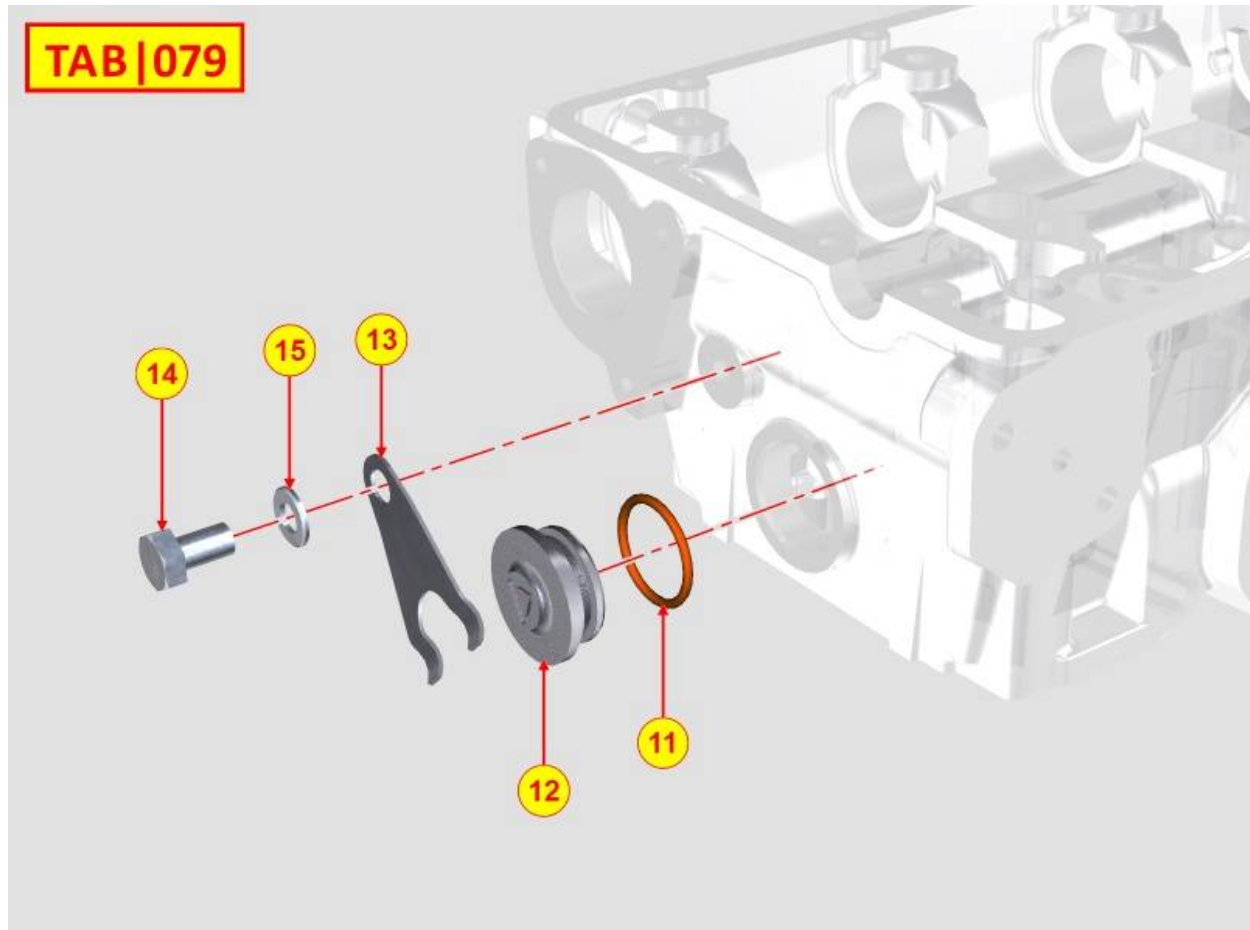

PAGURO - SPARE PARTS CATALOGUE
PAGURO 9000 - COOLANT INLET FLANGE

NO.	CODE:	DESCRIPTION	Q.TY
1	AD40LO9730018	HSHC SCREW ISO 4762 M6X45	2
2	AD40LO4501158	WATER PUMP INLET FLANGE GASKET	1
3	AD40LO7330286	WAT.PUMP ENTRY UNION(LOMB.MA.)	1
5	AD40LO4670061	COPPER WASHER D19/14.2 1.5 THK	1
10	AD40LO9195078	THERMOSTAT	1

PAGURO - SPARE PARTS CATALOGUE
PAGURO 9000 - FITTING FOR CAB HEATING