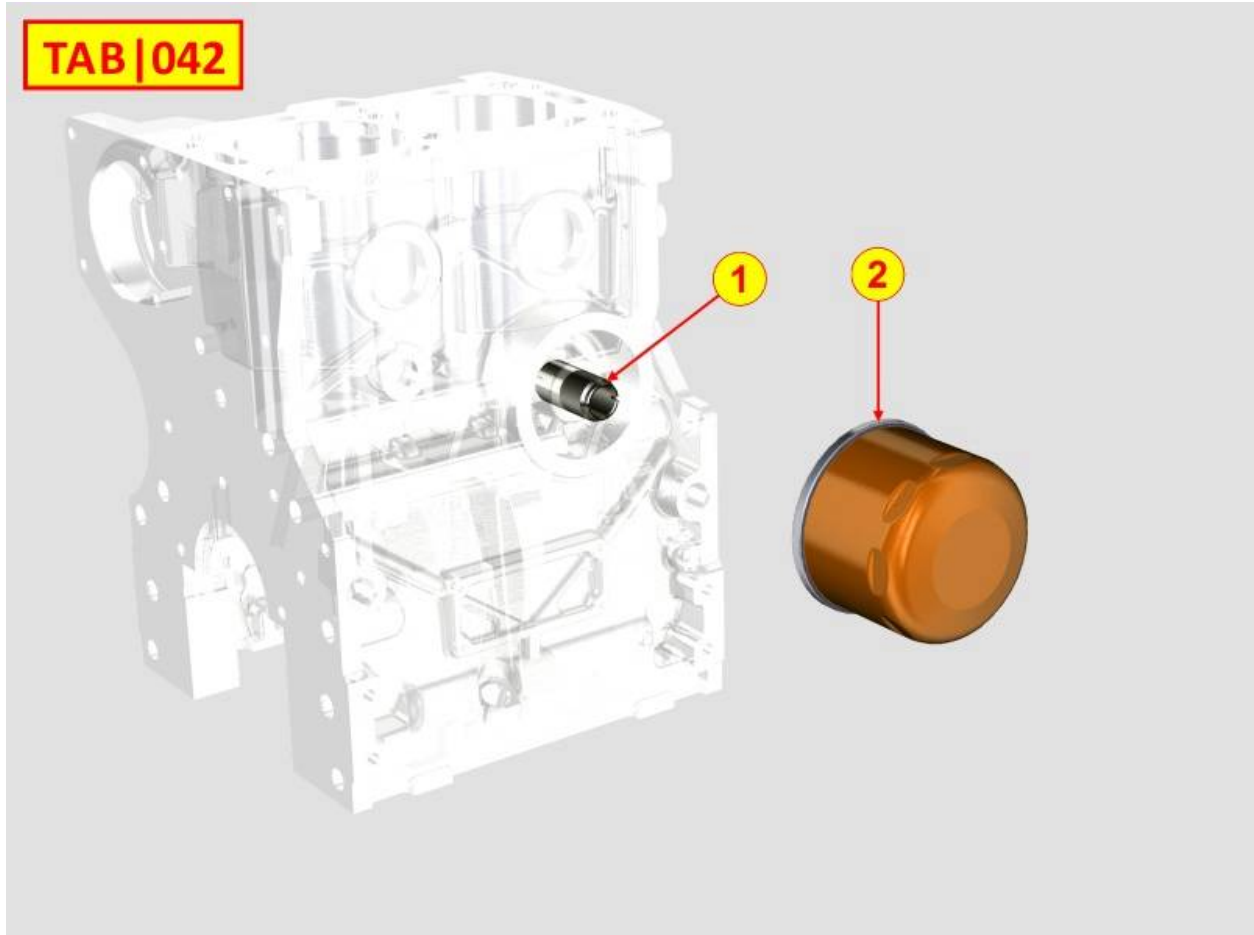

PAGURO - SPARE PARTS CATALOGUE
PAGURO 9000 - OIL FILTER

PAGURO - SPARE PARTS CATALOGUE
PAGURO 9000 - OIL FILTER

NO.	CODE:	DESCRIPTION	Q.TY
1	AD40LO7265021	OIL FILTER CONNECTION	1
2	AD40LO21752830 (AD40LO21751070)	OIL CARTRID. SPARE PART KOHLER	1