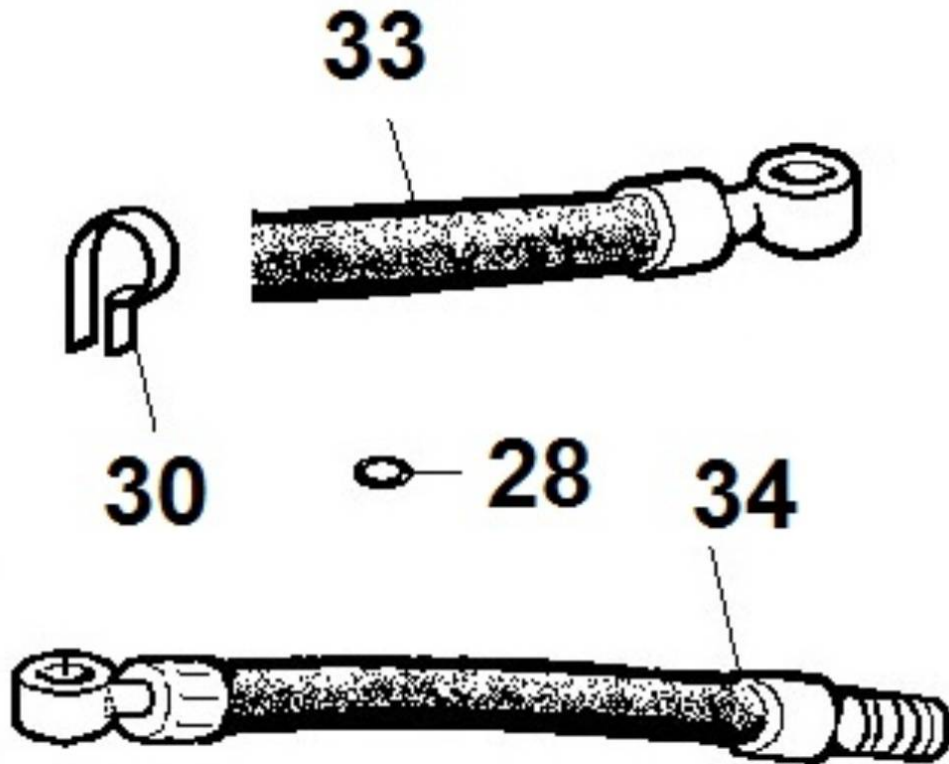

PAGURO - SPARE PARTS CATALOGUE
PAGURO 9000 - FUEL LINES

PAGURO - SPARE PARTS CATALOGUE
PAGURO 9000 - FUEL LINES

NO.	CODE:	DESCRIPTION	Q.TY
28	AD40LO4670059	COPPER WASHER D14/10.2 1.	2
30	AD40LO3630170	CLAMP G11	1
33	AD40LO9375748	FUEL PIPE	1
34	AD40LO9375750	FUEL RECIRCULATION PIPE	1