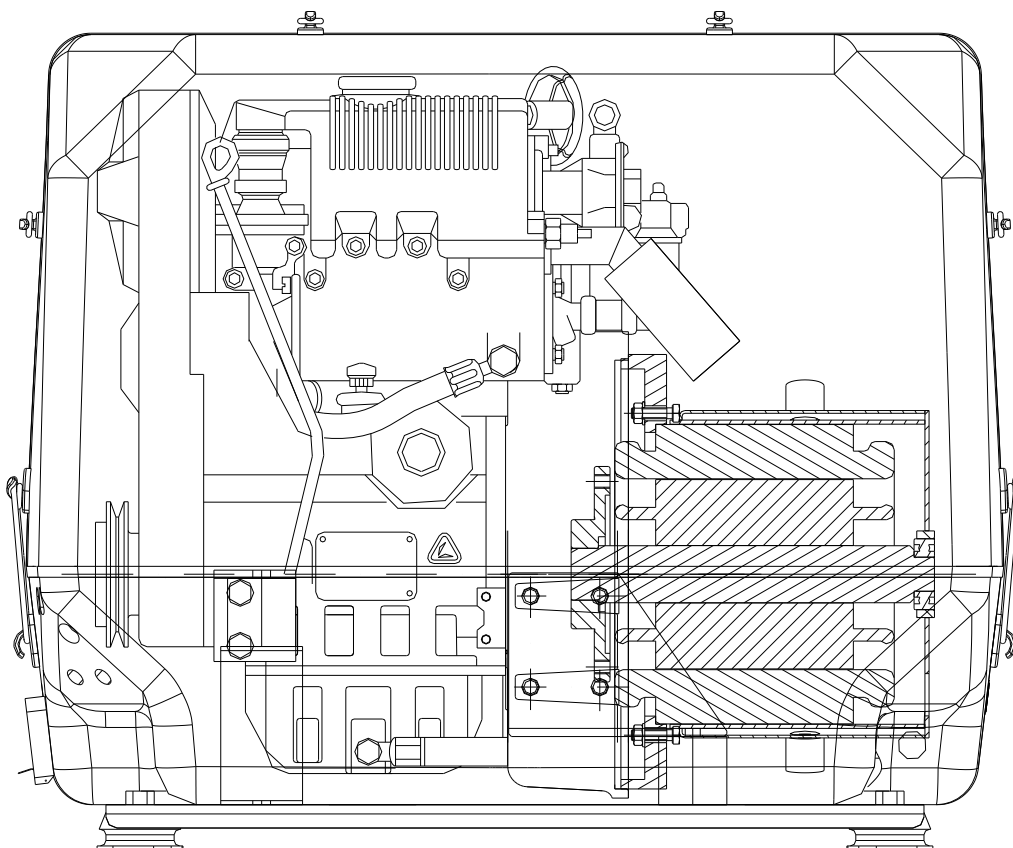

PAGURO 9000

SPARE PARTS CATALOGUE