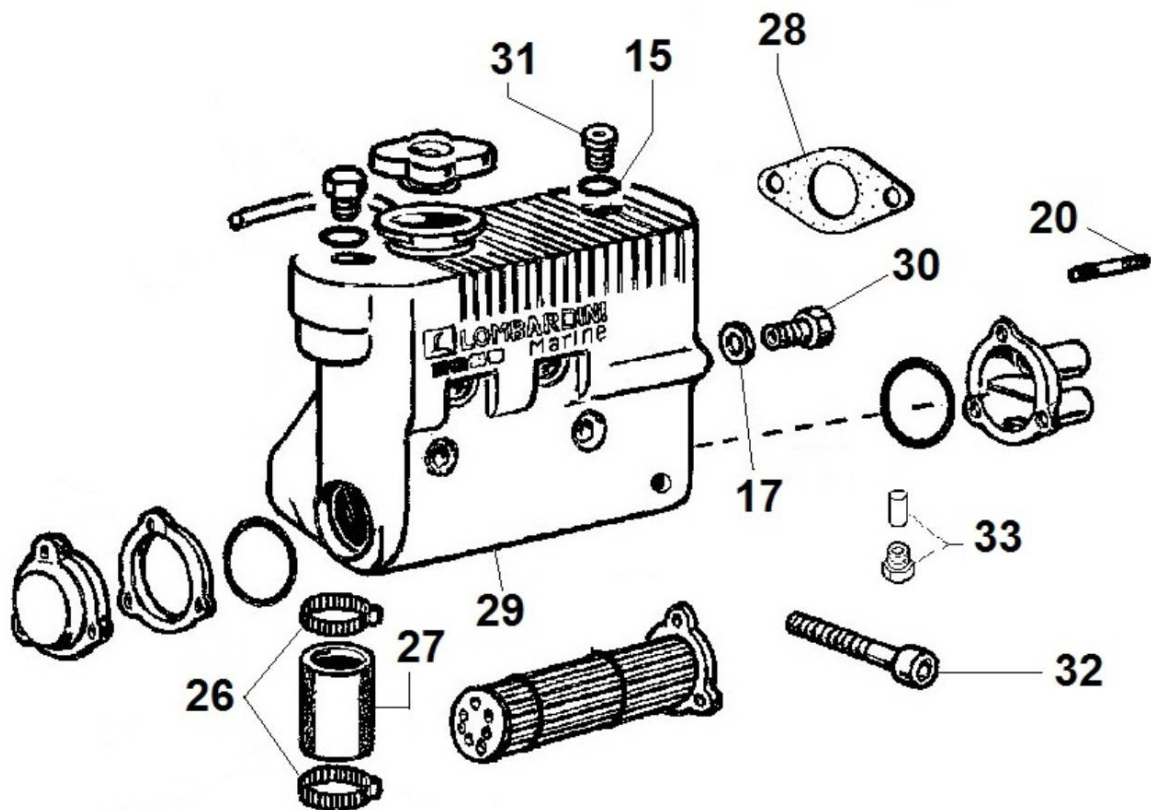

PAGURO - SPARE PARTS CATALOGUE
PAGURO 9000 - COOLANT RADIATOR

PAGURO - SPARE PARTS CATALOGUE
PAGURO 9000 - COOLANT RADIATOR

NO.	CODE:	DESCRIPTION	Q.TY
17	AD40LO4670061	COPPER WASHER D19/14.2 1.5 THK	1
20	AD40LO6780142	STUD BOLT	2
21	AD40LO9730410	SCREW FOR EXCHANGER FOCS M8X110 INOX	4
26	AD40LO3630128 (AD40LO3630038)	CLAMP d.32-50 SX9C W1	2
27	AD40LO9602072	TUBE	1
28	AD40LO4500102	Gasket	1
29	AD40LO7350443 (AD40LO7350324)	RADIATOR WATER- WATER 502/M-702/M BLACK	1
33	AD40LO9080215	PLUG, ZINC ANODE	1
34	AD40LO4420070	EXHAUST MANIFOLD GASKET	2/3/4
35	AD40LO3527570	SPACER FOR RAD. FOCS	1
36	AD40LO1200265	SEALING ORING	4
37	AD40LO2655030	FRONT COVER	1
38	AD40LO9730211	SCREW	3
39	AD40LO9000114	CAP	1
40	AD40LO9340034	TUBE NEST	1
43	AD40LO9040037	CAP	1
48	AD40LO9080220	PLUG FOR EXCHANGER 1/8" GAS	1
49	AD40LO4670059	COPPER WASHER D14/10.2 1.	1