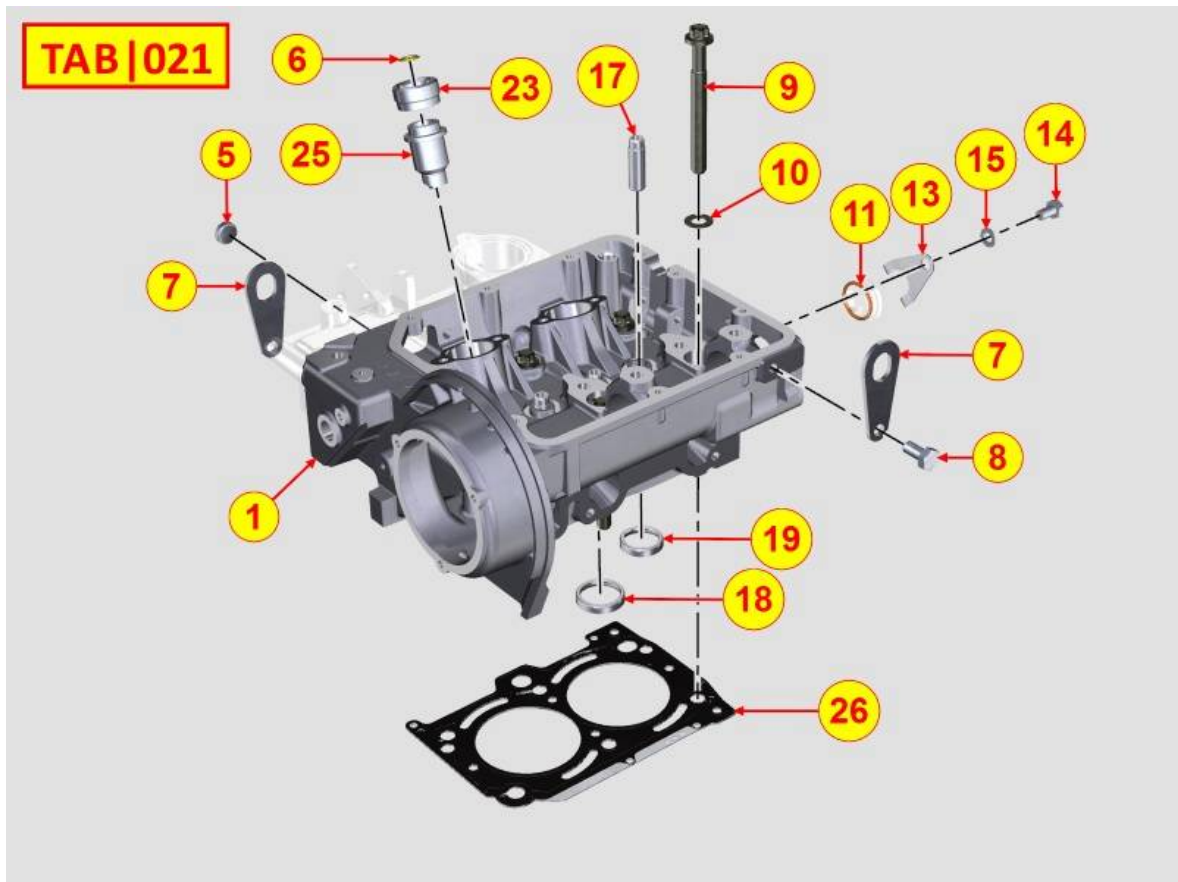

PAGURO - SPARE PARTS CATALOGUE
PAGURO 9000 - CYLINDER HEAD

PAGURO - SPARE PARTS CATALOGUE
PAGURO 9000 - CYLINDER HEAD

NO.	CODE:	DESCRIPTION	Q.TY
1	AD40LO9200912	CYLINDER HEAD	1
5	AD40LO8990047	SHUTTER CAP D18	1
6	AD40LO5989007	SPARK ARRESTOR 2.430.190.002	2
7	AD40LO8545190	BRACE	2
8	AD40LO1770002	HEX.HEAD.SCR.M8X16 -5739	1
9	AD40LO9820222	TORX BOLT M10X90 FOCS+	6
10	AD40LO7625130	WASHER D19/10.2 1.0 THK	6
11	AD40LO1200081	ORING 3100 D2000	1
13	AD40LO5570019	RETAINER	1
14	AD40LO1770127	SCREW	1
15	AD40LO7625010	WASHER D.8X15X1,5	1
17	AD40LO4845200	VALVE GUIDE	4
18	AD40LO8000228	VALVE SEAT	2
19	AD40LO8000229	VALVE SEAT	2
23	AD40LO4130096	PRECHAMBER LOCKING NUT	2
24	AD40LO3527517	PRECHAMBER SPACER	6
25	AD40LO6725070	COMBUSTION PRECHAMBER	2
26	AD40LO4730826	HEAD GASKET 702/P 1.41-1.49	1
26	AD40LO4730827	HEAD GASKET 702/P 1.51-1.59	1
26	AD40LO4730828	HEAD GASKET 702/P 1.61-1.69	1
40	AD40LO8205106	ORING AND GASKET SET FOCS 2C (HIGHT SE	1