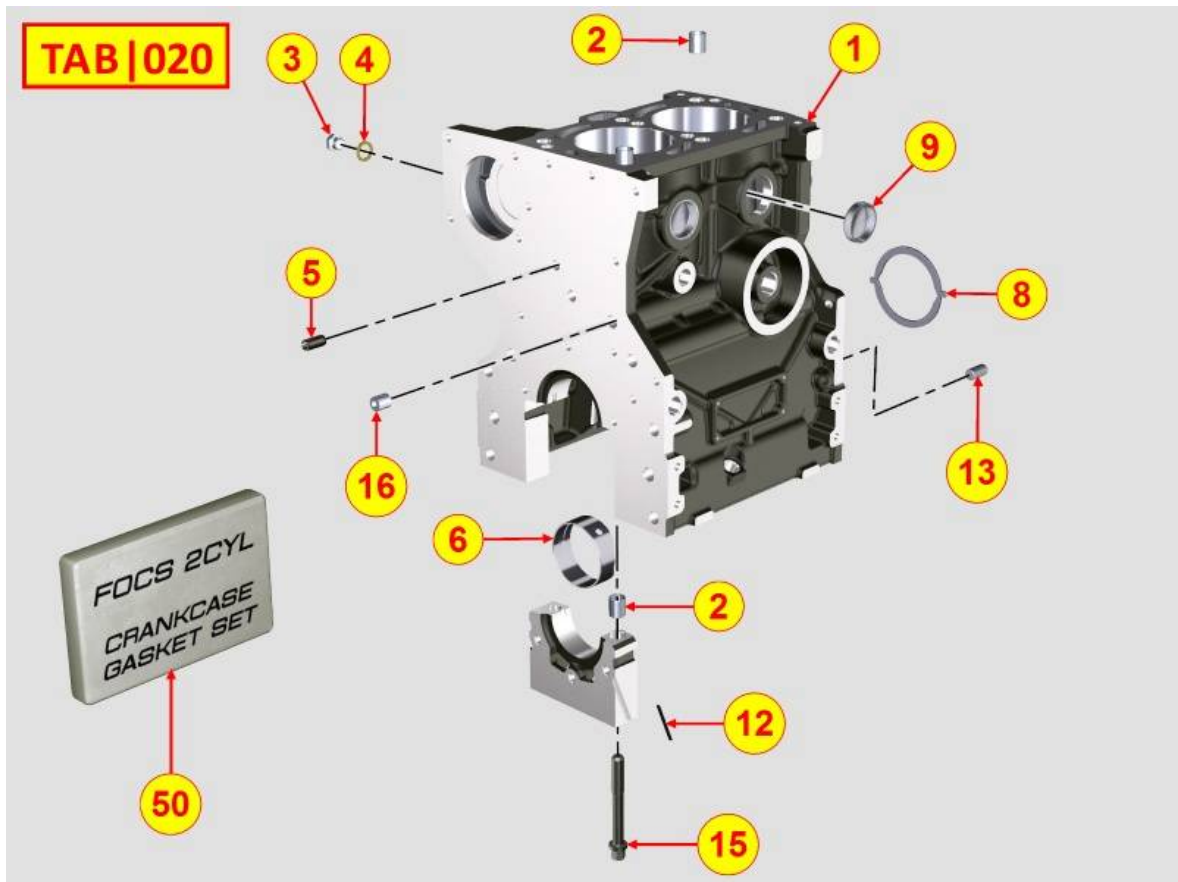

PAGURO - SPARE PARTS CATALOGUE
PAGURO 9000 - CRANKCASE

PAGURO - SPARE PARTS CATALOGUE
PAGURO 9000 - CRANKCASE

NO.	CODE:	DESCRIPTION	Q.TY
1	AD40LO1510914	CRANKCASE ASSY TWO CYLINDER	1
2	AD40LO1970140	CYL DOWEL D13/11 15 LONG	2
3	AD40LO8965048	HEX PLUG M10X1 F.ZN12I	1
4	AD40LO4670060	COPPER WASHER	1
5	AD40LO8430105	ELASTIC DOWEL PIN 8X16 DIN 1481	1
6	AD40LO1611193	SUPP. BEARING STD.	3/4/5
6	AD40LO1611194	BEARING -0,25	3/4/5
6	AD40LO1611195	BEARING -0,50	3/4/5
8	AD40LO1257158	SHOULDER RING STD 1404	2
8	AD40LO1257159	THRUST BEARING +0.1	2
8	AD40LO1257160	THRUST BEARING +0.2	2
9	AD40LO8990022	PLUG D.30	2
12	AD40LO4400054	BEARING CUP RUBBER SEAL	4
13	AD40LO8400108	DOWEL PIN D.10X20 UNI 1707	2
16	AD40LO9080182	PLUG AVSEAL D10 02961-01012	1
20	AD40LO4670059	COPPER WASHER d14/10.2.1	1
50	AD40LO8205107	ORING AND GASKET SET FOCS 2C (LOW SERI	1