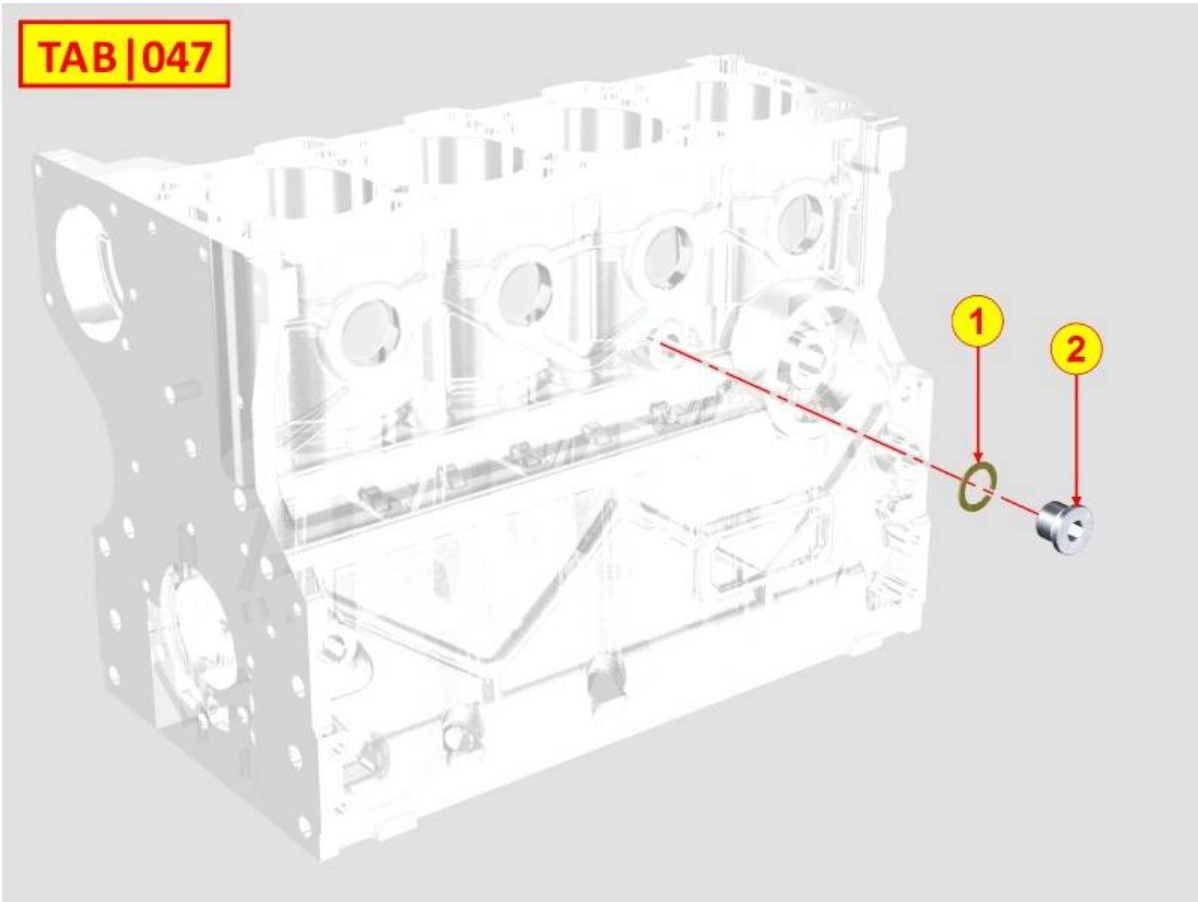

PAGURO - SPARE PARTS CATALOGUE
PAGURO 9000 - OIL COOLER

TAB | 047

PAGURO - SPARE PARTS CATALOGUE
PAGURO 9000 - OIL COOLER

NO.	CODE:	DESCRIPTION	Q.TY
1	AD40LO4670019	COPPER WASHER D22X16.2 1	1
2	AD40LO9040031	HEX PLUG M16X1.5 DIN 908 + ZNB	1