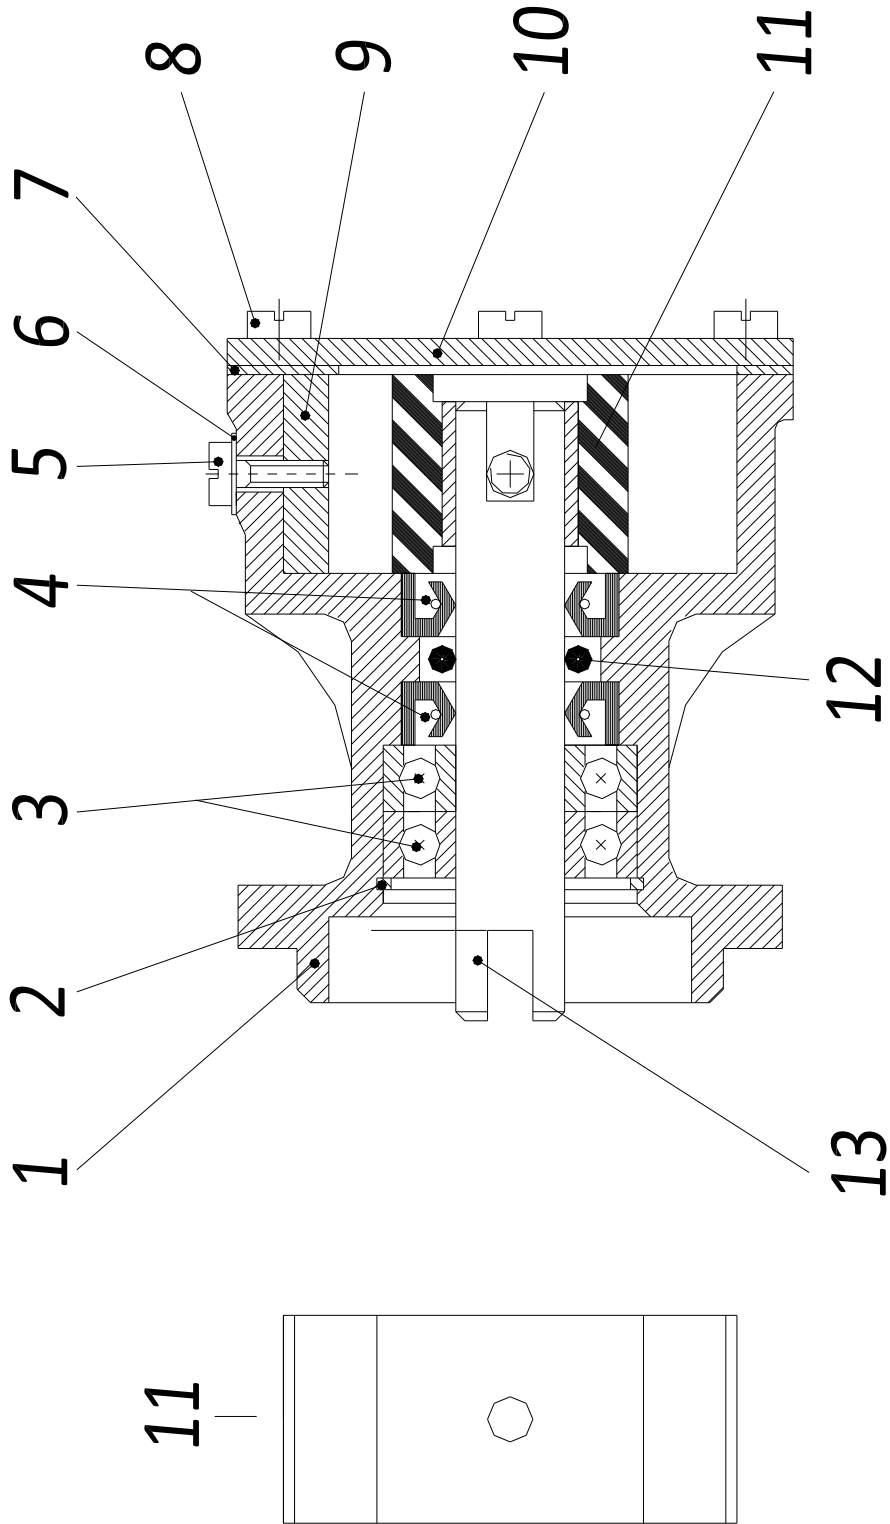

PAGURO - SPARE PARTS CATALOGUE

PAGURO 9000 - TAB. 2

PAGURO - SPARE PARTS CATALOGUE

PAGURO 9000 - TAB. 2

POS.	CODE	DESCRIPTION	Q.TY
1	AD08SC0010	ELECTRICAL PLANT P6/9/6./8.5	1
2	AD09RE0016	RELE'	2
3	AD09RS0003	RESISTOR, R47	1
4	AD09TR0002	TRANSFORMER, CURRENT	1
5	AD09AT0005	TERMOSWITCH	1
6	AD08ID0002	BATTERY CHARGER REGULATOR	1
7	AD09CO0350	CAPACITOR	1
8	AD08SC0015	CONNECTOR, 8 PINS FEMALE	1
9	AD08SC0016	CONNECTOR, 8 PINS MALE	1
10	AD08DR0001	REMOTE CONTROL PANEL WITH CABLE (DISCONTINUED)	1
11	AD21CA0100	COMPLETE PLASTIC BOX WITH LABEL	1
12	AD38AD0012	STICKER, CONTROL PANEL	1
13	AC30SC0001-00	CABLE, 15MT	1
14	AD08SC0012	PRINTED CIRCUIT BOARD (DISCONTINUED)	1
15	AC30SC0002-00	CABLE, 15MT + ATS25	1
16	AD08DR0005-00	CONTROL PANEL ATS- 25 WITH CABLE	1

PAGURO - SPARE PARTS CATALOGUE  
 PAGURO 9000 - TAB.3

**PAGURO - SPARE PARTS CATALOGUE**  
**PAGURO 9000 - TAB.3**

<b>NO.</b>	<b>CODE:</b>	<b>DESCRIPTION</b>	<b>Q.TY</b>
1	AD40AN4393	WATER PUMP ST106 LOMBARDINI/PAGURO	1
2	AD40AN2470	CIRCLIP 28X1.2	1
3	AD40AN2402	BALL BEARING 60012RS (12X28X8)	1
4	AD40AN3737	Lipseal 12x24x7	1
5	AD40AN5396	SCREW M4x8 FOR COG FIXING	1
6	ADHA0001-00	COPPER WASHER 4X8	1
7	AD40AN2521	GASKET FOR WATER PUMP COVER	1
8	AD40AN233	SCREW FOR WATER PUMP 4X8	1
9	AD40AN2381	CAM PLATE FOR WATER PUMP	1
10	AD40AN2380	WATER PUMP COVER	1
11	AD40AN3823	WATER PUMP IMPELLER (Ø 12.00 10 BLADES)	1
12	AD40AN1092	O-RING 3403 DI. 10.78X2.62	1
13	AD40AN4394	WATER PUMP SHAFT ST106 P LOMB.	1