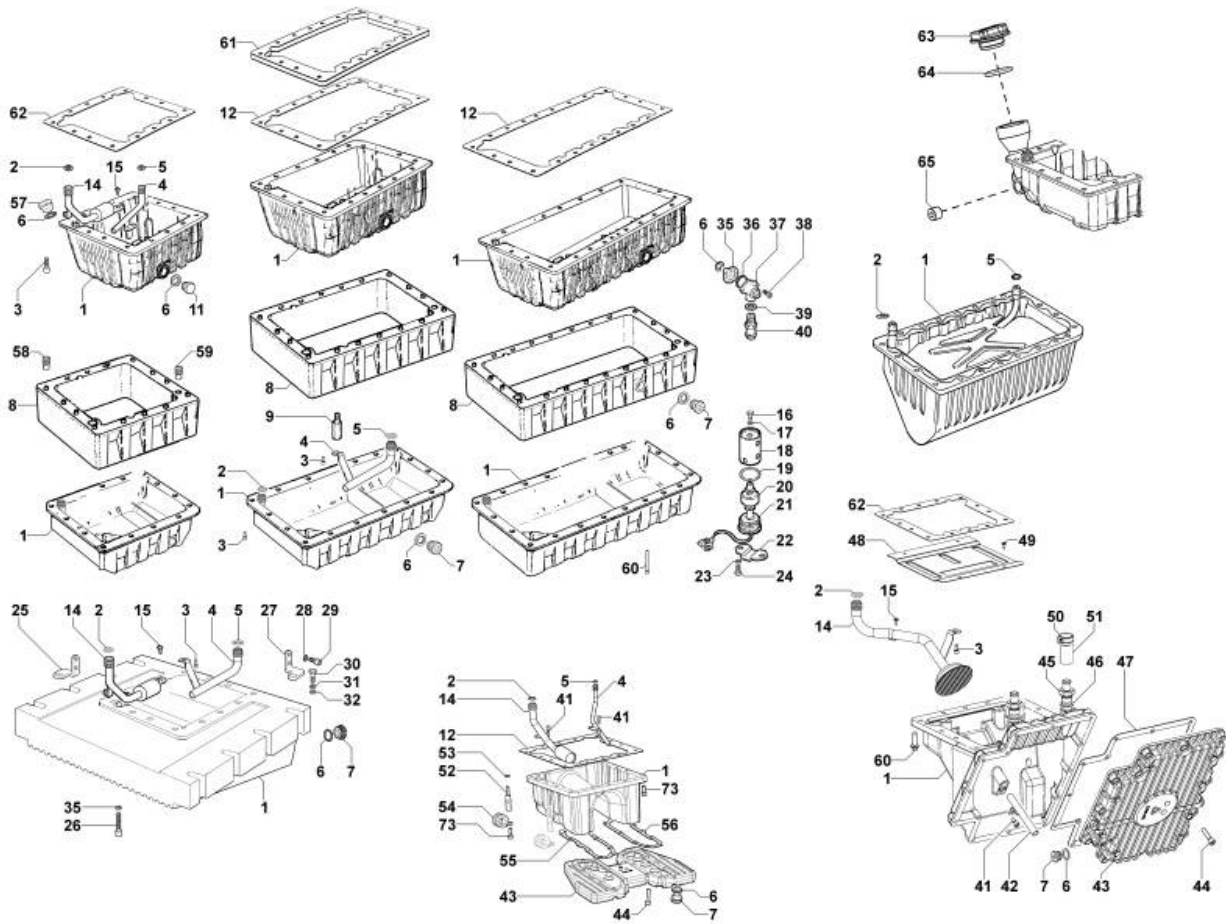

PAGURO - SPARE PARTS CATALOGUE
PAGURO 8500 - OIL PAN

PAGURO - SPARE PARTS CATALOGUE
PAGURO 8500 - OIL PAN

NO.	CODE:	DESCRIPTION	Q.TY
1	AD40LO6645553	OILPAN (L.MARINE)	1
2	AD40LO1200030	ORING 116-SILICONIC RUBBER	1
3	AD40LO1760130	HEX FLANG HEAD SCRE M6X12-8.8+Zn.B	23
4	AD40LO9485271	PIPE	1
5	AD40LO1200274	ORING D.8X3 FOR OIL RETURN PIPE	1
11	AD40LO9040035	OIL DRAIN PAN	1
35	AD40LO4170044	NUT (L.MARINE)	1