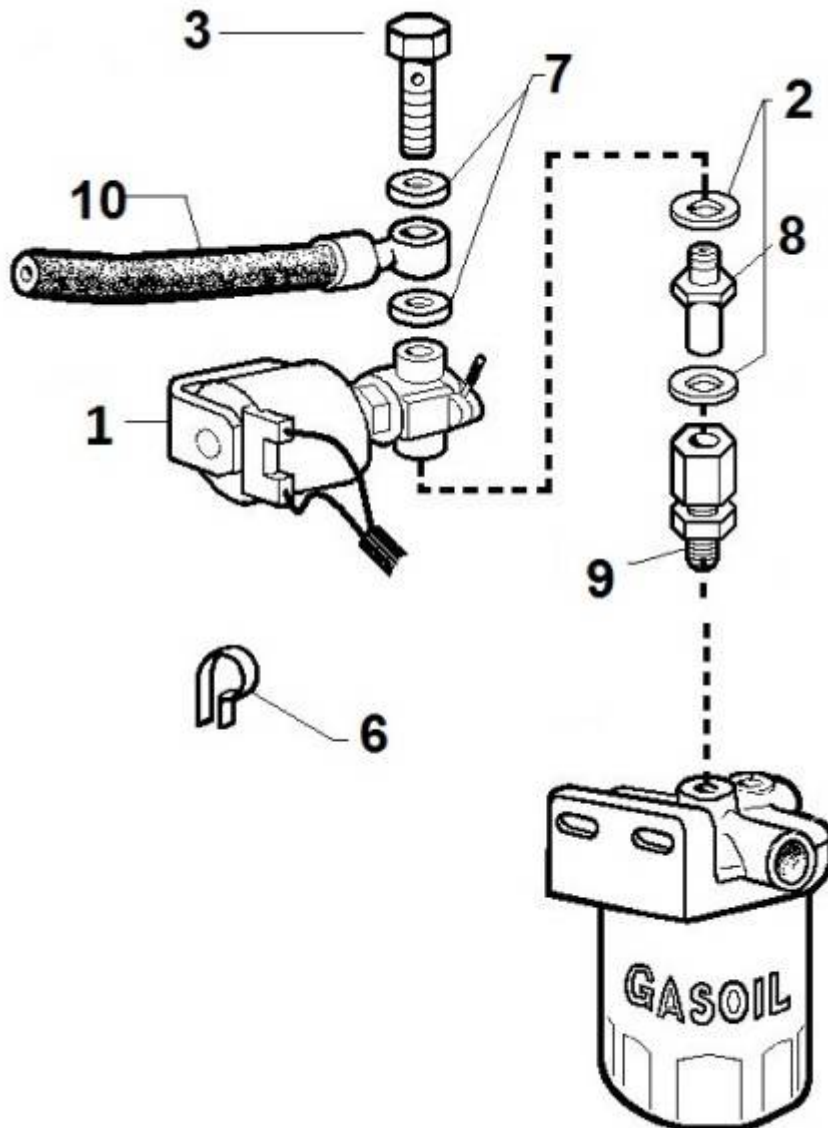

PAGURO - SPARE PARTS CATALOGUE
PAGURO 8500 - ELECTROVALVE

PAGURO - SPARE PARTS CATALOGUE
PAGURO 8500 - ELECTROVALVE

NO.	CODE:	DESCRIPTION	Q.TY
1	AD40LO3587197	SOLENOID VALVE WITH MANUAL RESET DEVICE	1
2	AD40LO4670059	COPPER WASHER D14/10.2 1	3
3	AD40LO1901115	BOLT	1
6	AD40LO3630170	CLAMP G11	1
7	AD40LO4670061	COPPER WASHER D19/14.2 1.5 THK	1
8	AD40LO7330314	UNION FOR EL. STOP	1
9	AD40LO7330315	JOINT	1
10	AD40LO9375748	FUEL PIPE	1