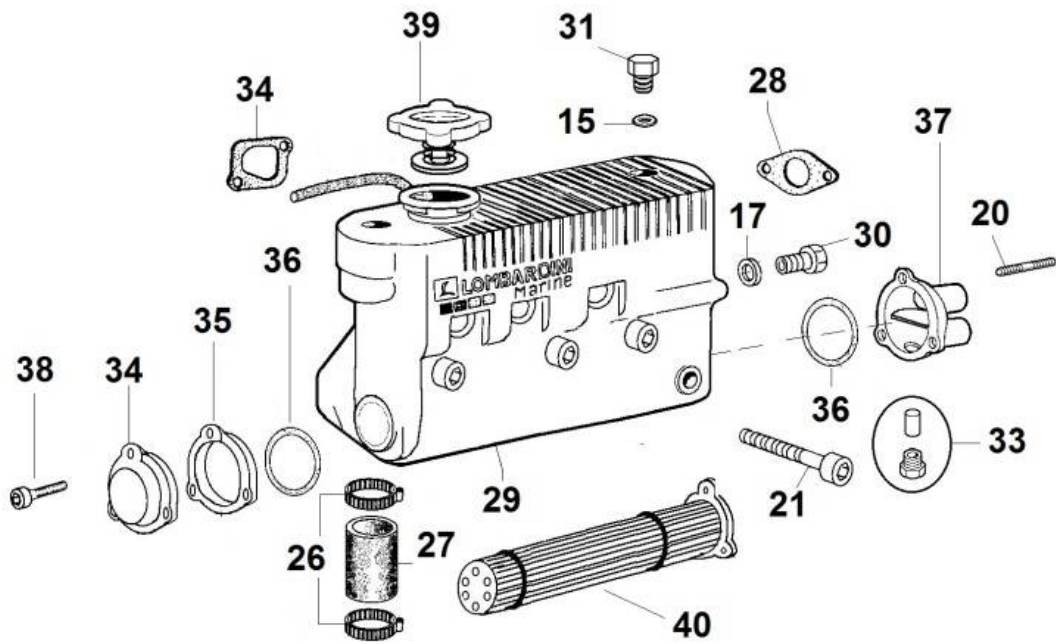

PAGURO - SPARE PARTS CATALOGUE
PAGURO 8500 - COOLANT RADIATOR

PAGURO - SPARE PARTS CATALOGUE
PAGURO 8500 - COOLANT RADIATOR

NO.	CODE:	DESCRIPTION	Q.TY
17	AD40LO4670061	COPPER WASHER D19/14.2 1.5 THK	1
20	AD40LO6780142	STUD BOLT	2
21	AD40LO9730221	SCREW	8
26	AD40LO3630128	CLAMP INOX 30-45	2
27	AD40LO9602072	TUBE	1
28	AD40LO4500102	GASKET	1
29	AD40LO7350434 (AD40LO7350244)	RADIATOR LDW1404M BLACK	1
33	AD40LO9080215	PLUG, ZINC ANODE	1
34	AD40LO4420070	EXHAUST MANIFOLD GASKET	2/3/4
35	AD40LO3527570	SPACER FOR RAD. FOCS	1
36	AD40LO1200265	SEALING ORING	4
37	AD40LO2655030	FRONT COVER	1
38	AD40LO9730211	SCREW	3
39	AD40LO9000114	CAP	1
40	AD40LO9340034	TUBE NEST	1