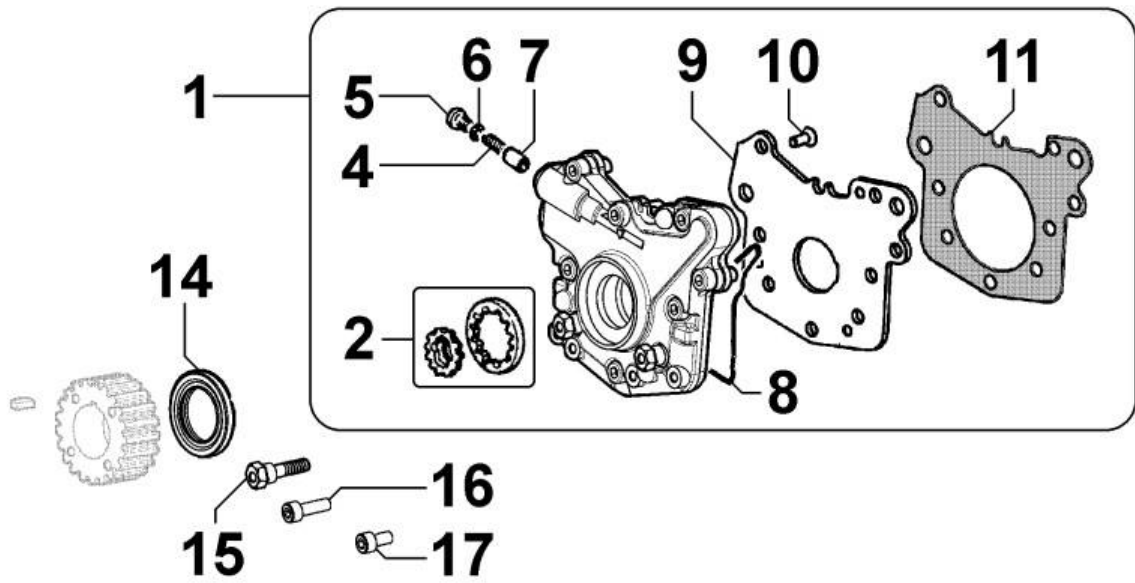

PAGURO - SPARE PARTS CATALOGUE
PAGURO 8500 - OIL PUMP

PAGURO - SPARE PARTS CATALOGUE
PAGURO 8500 - OIL PUMP

NO.	CODE:	DESCRIPTION	Q.TY
1	AD40LO6605132	OIL PUMP 099 ADVIK	1
5	AD40LO9015005	BY PASS VALVE PLUG	1
6	AD40LO4670060	COPPER WASHER	1
7	AD40LO6495045	BY PASS VALVE PISTON	1
8	AD40LO1200292	OIL PUMP COVER GASKET	1
10	AD40LO9800061	CAPSCREW	3
11	AD40LO4580216	OIL PUMP GASKET	1
14	AD40LO1213343	OIL SEAL 32X50X6 PER AL	1
15	AD40LO9865174	SPCIAL SCREW	2
16	AD40LO1770007	HEX SCREW M8X30- 5737-8G+ZN.B	1
17	AD40LO9732074	SOC HEAD SCR M8X20L UNI5931 ST	6