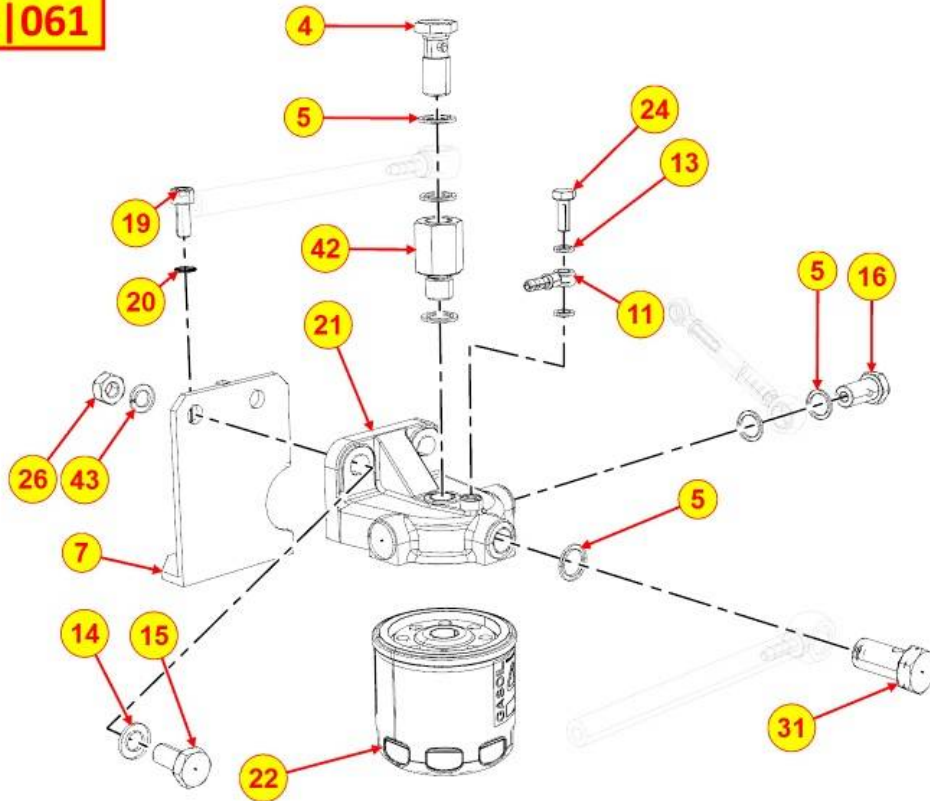

PAGURO - SPARE PARTS CATALOGUE
PAGURO 8500 - FUEL FILTER

TAB | 061

PAGURO - SPARE PARTS CATALOGUE
PAGURO 8500 - FUEL FILTER

NO.	CODE:	DESCRIPTION	Q.TY
5	AD40LO4670061	COPPER WASHER D19/14.2 1.5 THK	7
7	AD40LO8760110 (AD40LO8760082)	SUPPORT (L.MARINE) GREY	1
11	AD40LO7270108	BANJO D.6	1
13	AD40LO4670062	COPPER WASHER D10/6.2 1.5 THK	2
14	AD40LO7625019	WASHER 10X18X2	2
15	AD40LO9730045	ALLEN SCREW 10X30- 5931-12.9+dac	2
16	AD40LO1901032	Banjo bolt 14X1	1
20	AD40LO7565007	SPRING WASHER D14.2/8.2	2
21	AD40LO3730125	FUEL FILTER	1
22	AD40LO2175288 (AD40LO2175045)	FUEL FILTER	1
22	AD40LO2175288 (AD40LO2175235)	FUEL FILTER	1
26	AD40LO3240033	NUT M10X1,5- UNI.5588-8S+ZN.B	2
31	AD40LO9680049	FUEL FILTER VALVE	1
43	AD40LO7565011	LOCK WASHER M10	2