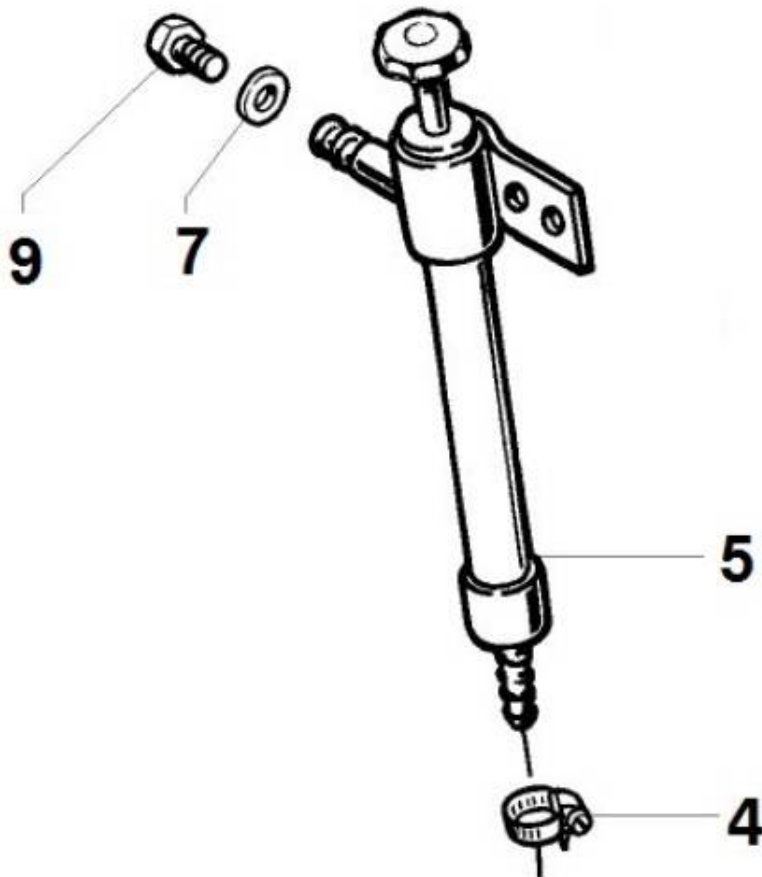

PAGURO 8500 - PUMP FOR OIL EXTRACTION

PAGURO - SPARE PARTS CATALOGUE
PAGURO 8500 - PUMP FOR OIL EXTRACTION

NO.	CODE:	DESCRIPTION	Q.TY
4	AD40LO3630129	CLAMP	1
5	AD40LO6595021	OIL EXTRACTION PUMP FOR LMG4000	1