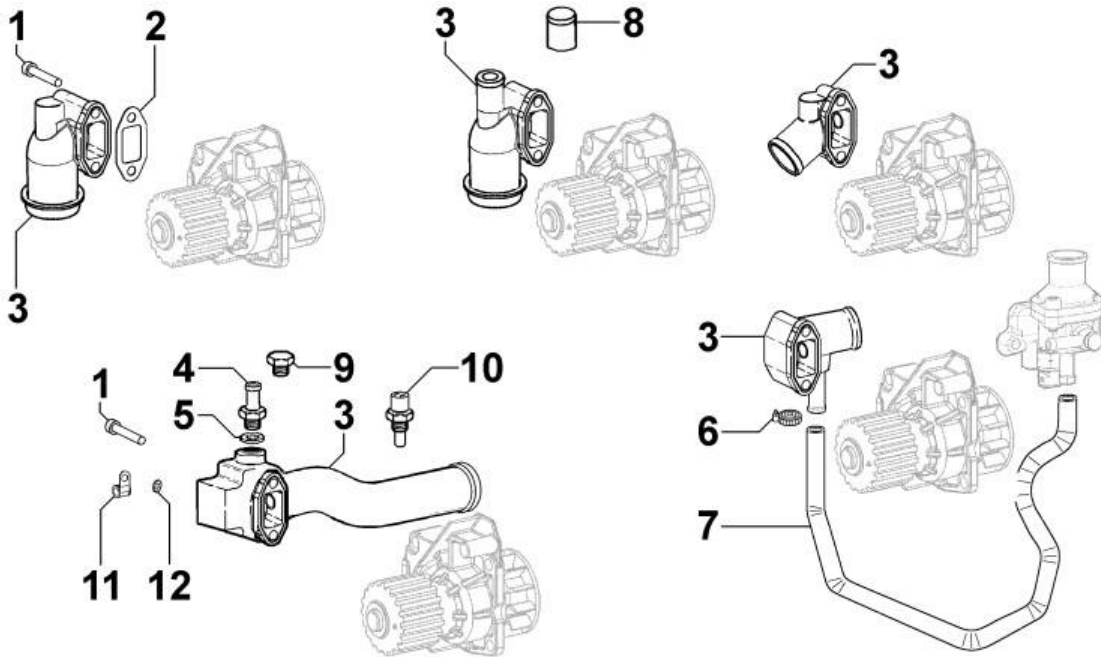

PAGURO - SPARE PARTS CATALOGUE
PAGURO 8500 - COOLANT INLET FLANGE

PAGURO - SPARE PARTS CATALOGUE
PAGURO 8500 - COOLANT INLET FLANGE

NO.	CODE:	DESCRIPTION	Q.TY
1	AD40LO9730018	HSHC SCREW ISO 4762 M6X45	2
2	AD40LO4501158	WATER PUMP INLET FLANGE GASKET	1
3	AD40LO7330286	WAT.PUMP ENTRY UNION(LOMB.MA.)	1
5	AD40LO4670061	COPPER WASHER D19/14.2 1.5 THK	1
10	AD40LO9195078	THERMOSTAT	1