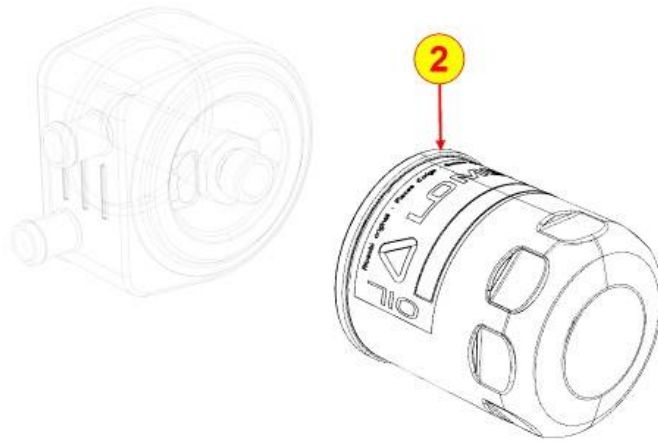

PAGURO - SPARE PARTS CATALOGUE
PAGURO 8500 - OIL PUMP

NO.	CODE:	DESCRIPTION	Q.TY
1	AD40LO6605132	OIL PUMP 099 ADVIK	1
5	AD40LO9015005	BY PASS VALVE PLUG	1
6	AD40LO4670060	COPPER WASHER	1
7	AD40LO6495045	BY PASS VALVE PISTON	1
8	AD40LO1200292	OIL PUMP COVER GASKET	1
10	AD40LO9800061	CAPSCREW	3
11	AD40LO4580216	OIL PUMP GASKET	1
14	AD40LO1213343	OIL SEAL 32X50X6 PER AL	1
15	AD40LO9865174	SPCIAL SCREW	2
16	AD40LO1770007	HEX SCREW M8X30- 5737-8G+ZN.B	1
17	AD40LO9732074	SOC HEAD SCR M8X20L UNI5931 ST	6

PAGURO - SPARE PARTS CATALOGUE
PAGURO 8500 - OIL FILTER

TAB | 042