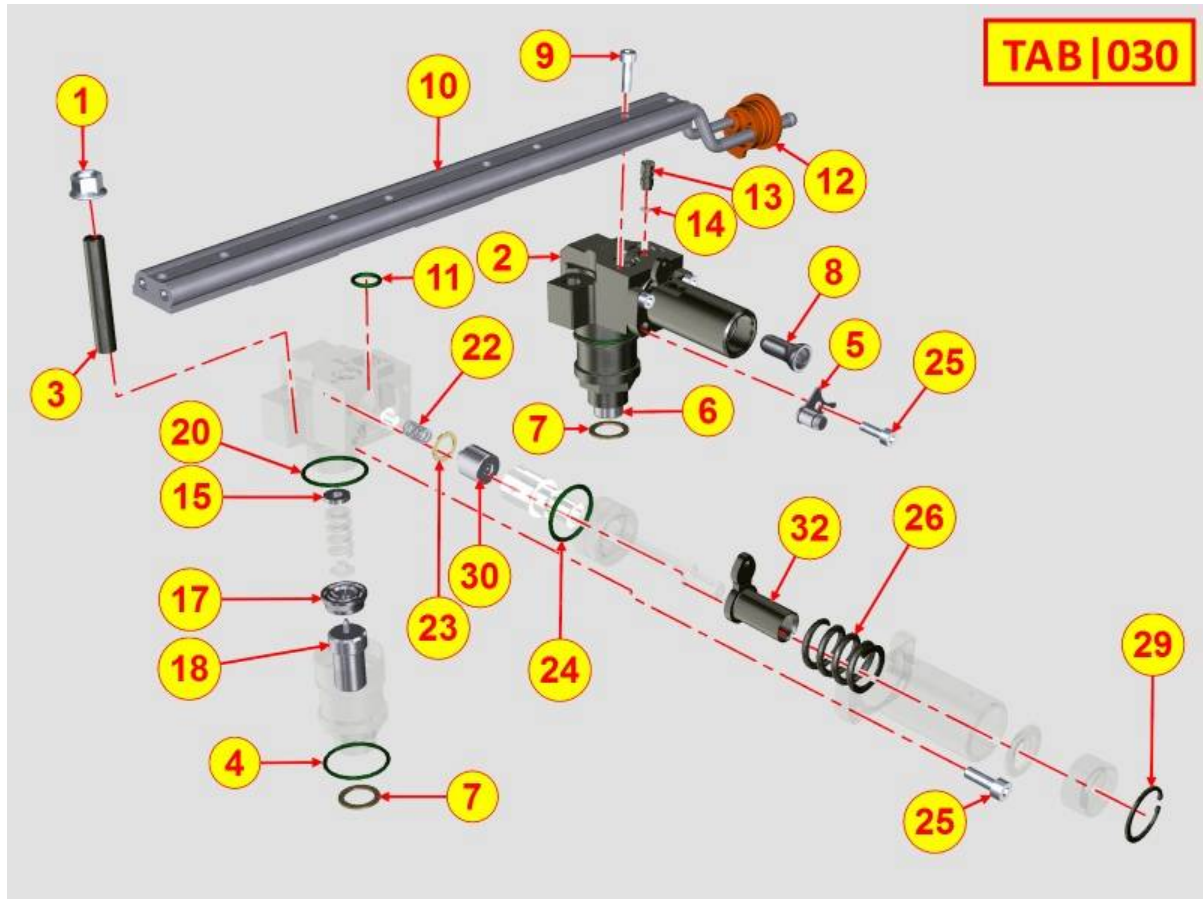

PAGURO - SPARE PARTS CATALOGUE
PAGURO 8500 - INJECTION SYSTEM

PAGURO - SPARE PARTS CATALOGUE
PAGURO 8500 - INJECTION SYSTEM

NO.	CODE:	DESCRIPTION	Q.TY
1	AD40LO3240164	NUT	8
2	AD40LO6590290	UNIT PUMP INJECTOR	4
3	AD40LO6780203	Stud M8X30 Fixing Unit Injector Pump	8
4	AD40LO1200213	ORING 2106 - 26,70 X 1,78	2/3/4
5	AD40LO6370796	OVERFUEL SPRING ASSEMBLY PLATE	1
7	AD40LO4670082	COPPER WASHER 14X19X1	4
9	AD40LO9730313	SOCKET HEAD SCREW M4X16 DIN 7984-12.9	8
10	AD40LO9375988	FUEL TUBE SVIC	1
11	AD40LO1200286	ORING 9,25X1,78	2
12	AD40LO4750014	GASKET FOR FUEL TUBE COMPLETE	1
13	AD40LO9680041	REL.VALVE	2/3/4
14	AD40LO4760038	GASKET	2/3/4
15	AD40LO8335142	SPACER	1
17	AD40LO3527220	SPACER	2/3/4
18	AD40LO6531436	NOZZLE	2/3/4
20	AD40LO1200287	ORING 25,12 X 1,78	2/3/4
22	AD40LO5801274	SPRING	2/3/4
23	AD40LO4760015	GASKET	2/3/4
24	AD40LO1200277	ORING	2/3/4
26	AD40LO5755113	SPRING	2/3/4
29	AD40LO1241009	SNAP RING	2/3/4
30	AD40LO9672107	DELIVERY VALVE	2/3/4
32	AD40LO5375017	C.SLEEVE	2/3/4