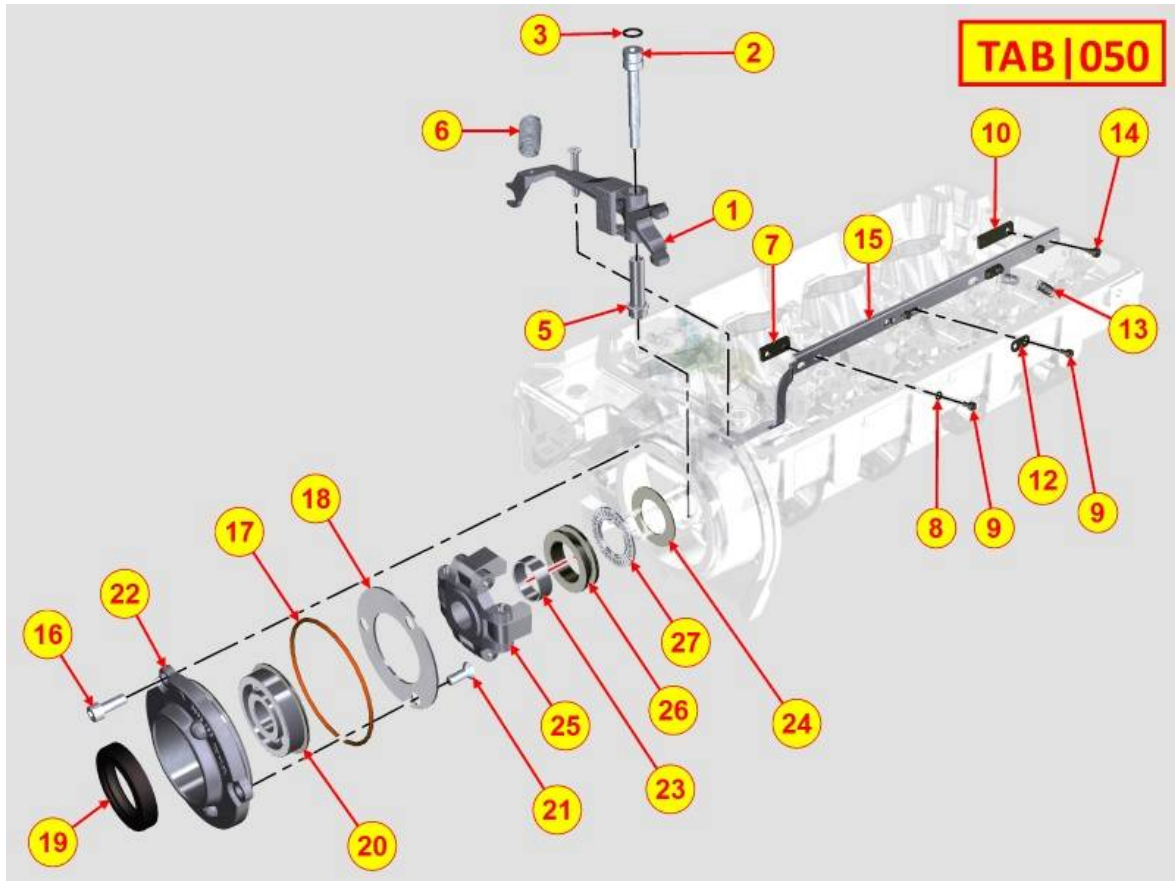

PAGURO - SPARE PARTS CATALOGUE
PAGURO 8500 - SPEED GOVERNOR

PAGURO - SPARE PARTS CATALOGUE
PAGURO 8500 - SPEED GOVERNOR

NO.	CODE:	DESCRIPTION	Q.TY
1	AD40LO4896360	LEVER ASSEMBLY	1
2	AD40LO6110101	REGULATOR LEVERS JURNAL	1
3	AD40LO1200037	ORING 110	1
5	AD40LO1954020	SLEEVE	1
6	AD40LO5655210	SPRING 2700/3000 G/1	1
7	AD40LO6320071	PLATE	1
8	AD40LO7626037	WASHER 3,2X6X0,6	2/4/6
9	AD40LO9732096	ALLEN SCREW M3X6 UNI5931 12.9	6
13	AD40LO5655257	EXTRAFUEL SPRING	1
14	AD40LO9865202	SPECIAL SCREW FOR PUMP RACK	4
15	AD40LO1380102	UNIONLINK	1
16	AD40LO9730010	SOC HEAD CAP SCR M6X16L STEEL	3
17	AD40LO1202037	ORING 3281- SILIC. RUBBER	1
18	AD40LO6275166	SPEED GOVERNOR RETAINER PLATE	1
19	AD40LO1213303	Oil seal 52X35X9	1
20	AD40LO3001066	BALL BEARING 6304 NR radiale rig	1
21	AD40LO9800162	SOC HEAD SCREW M6X16 DRILOC 10.9	3
22	AD40LO2690294	SPEED GOVERNOR COVER	1
23	AD40LO1585085	Du bush Dia 25x28x10	1
24	AD40LO7352063	TRUST WASHER AS25X42X1	1
25	AD40LO8805048	SPEED GOVERNOR SUPPORT ASSY	1
26	AD40LO5401250	SLEEVE	1
27	AD40LO3110165	TRUST NEEDLE BEARING AXK2542	1