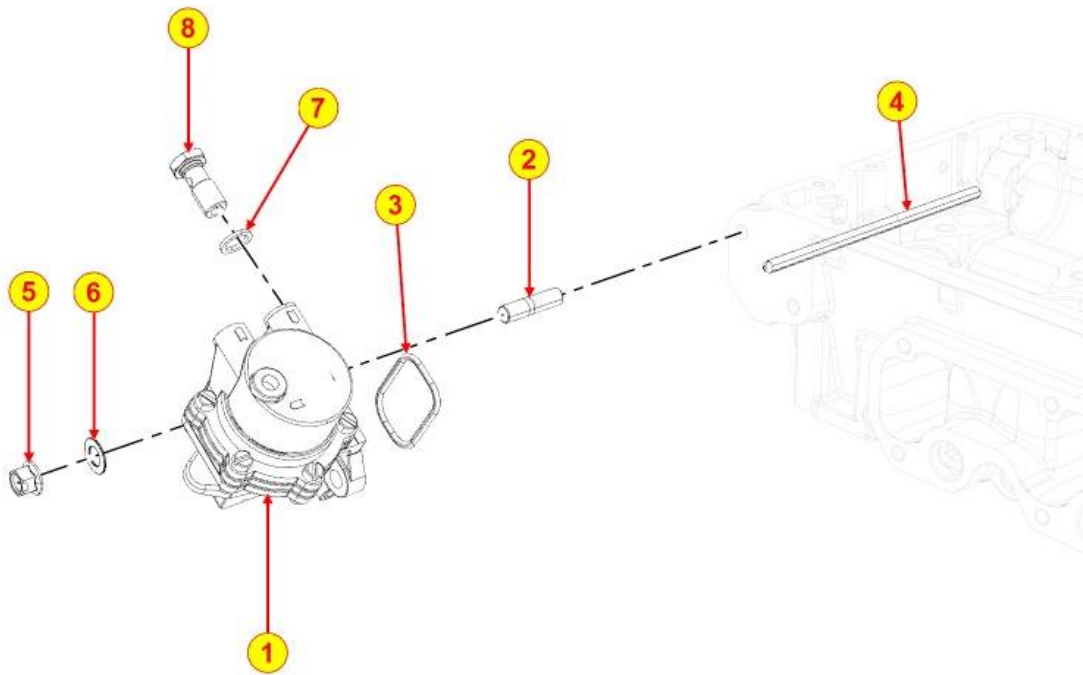

PAGURO - SPARE PARTS CATALOGUE
PAGURO 8500 - FUEL FEED PUMP

TAB | 062

PAGURO - SPARE PARTS CATALOGUE
PAGURO 8500 - FUEL FEED PUMP

NO.	CODE:	DESCRIPTION	Q.TY
1	AD40LO6585151	FUEL FEED PUMP	1
2	AD40LO6780008	STUD M8X20	2
3	AD40LO1200087	ORING 3150	1
4	AD40LO7200721	FUEL PUMP PUSH ROD	1
5	AD40LO3240164	NUT	2
6	AD40LO7555029	BEL WASHER D15/8.4 0.8 T	2
7	AD40LO4670059	COPPER WASHER D14/10.2 1.	4
8	AD40LO1901193	UNION BOLT M 10	2