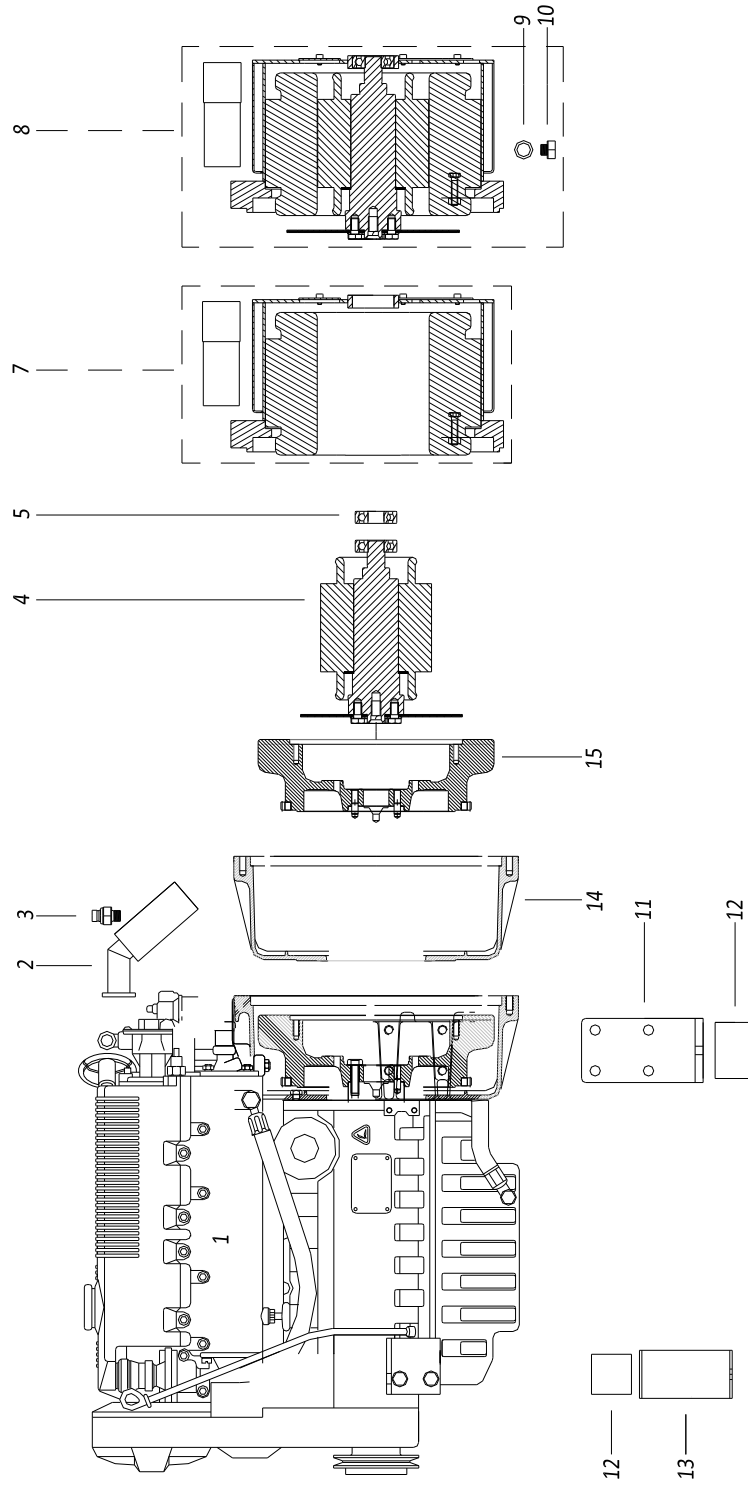

PAGURO 8500

SPARE PARTS CATALOGUE

PAGURO - SPARE PARTS CATALOGUE
PAGURO 8500 v - TAB.1

PAGURO - SPARE PARTS CATALOGUE
PAGURO 8500 v - TAB.1

NO.	CODE:	DESCRIPTION	Q.TY
1	AD01LO0006-01	ENGINE LW1404 1500RPM	1
2	AD40LO9543069	EXHAUST MANIFOLD P8.5	1
3	AD23SS0003	TEMP. SWITCH ON EXHAUST 1 PRONG	1
4	AD03ZA0015-01	ROTOR P8.5	1
5	AD40CU0004	BEARING FOR ROTOR	1
7	AC07ZA0007-00	STATOR P8.5	1
8	AC05ZA0009	COMPLETE ALTERNATOR P8500	1
9	AD16RARO17X2 3X1.5	WASHER	1
10	AD13O0292C	CLOSING PLUG 3/8	1
11	AD12ST0017-01	L - BRACKET ENGINE FOR P14/18/8.5	2
12	AD11FI0001-01	SHOCK ABSORBER, INTERNAL	4
13	AD12ST0003	U ENGINE FRAME	1
14	AD40LO2032436	BELL HOUSING SAE 5 EX 315	1
15	AD40LO9881160	FLYWHEEL 1500 G/1'	1

PAGURO - SPARE PARTS CATALOGUE

PAGURO 8500 - TAB. 2

PAGURO - SPARE PARTS CATALOGUE

PAGURO 8500 - TAB. 2

POS.	CODE	DESCRIPTION	Q.TY
1	AD08SC0010	ELECTRICAL PLANT P6/9/6./8.5	1
2	AD09RE0016	RELE'	2
3	AD09RS0003	RESISTOR, R47	1
4	AD09TR0002	TRANSFORMER, CURRENT	1
5	AD09AT0005	TERMOSWITCH	1
6	AD08ID0002	BATTERY CHARGER REGULATOR	1
7	AD09CO0225	CAPACITOR	2
8	AD08SC0015	CONNECTOR, 8 PINS FEMALE	1
9	AD08SC0016	CONNECTOR, 8 PINS MALE	1
10	AD08DR0001	REMOTE CONTROL PANEL WITH CABLE (DISCONTINUED)	1
11	AD21CA0100	COMPLETE PLASTIC BOX WITH LABEL	1
12	AD38AD0012	STICKER, CONTROL PANEL	1
13	AD08SC0019	CABLE, 15MT	1
14	AD08SC0012	PRINTED CIRCUIT BOARD (DISCONTINUED)	1
15	D08SC0019-01	CABLE, 15MT + ATS25	1
16	AD08DR0005-00	CONTROL PANEL ATS- 25	1