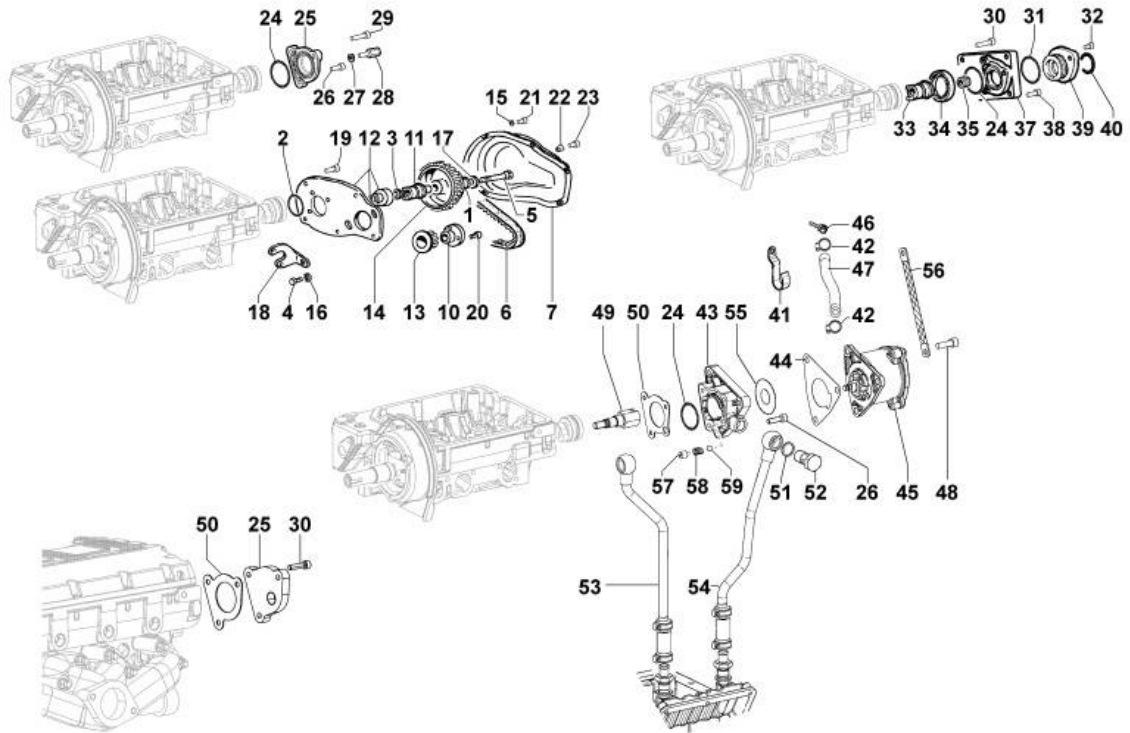

PAGURO - SPARE PARTS CATALOGUE
PAGURO 8500 - 3rd PTO

PAGURO - SPARE PARTS CATALOGUE
PAGURO 8500 - 3rd PTO

NO.	CODE:	DESCRIPTION	Q.TY
24	AD40LO1200233	ORING 40,95X2,62 U	2
26	AD40LO9730416	SOCKET HEAD SCREW M6X20 WITH DRYLOC	3