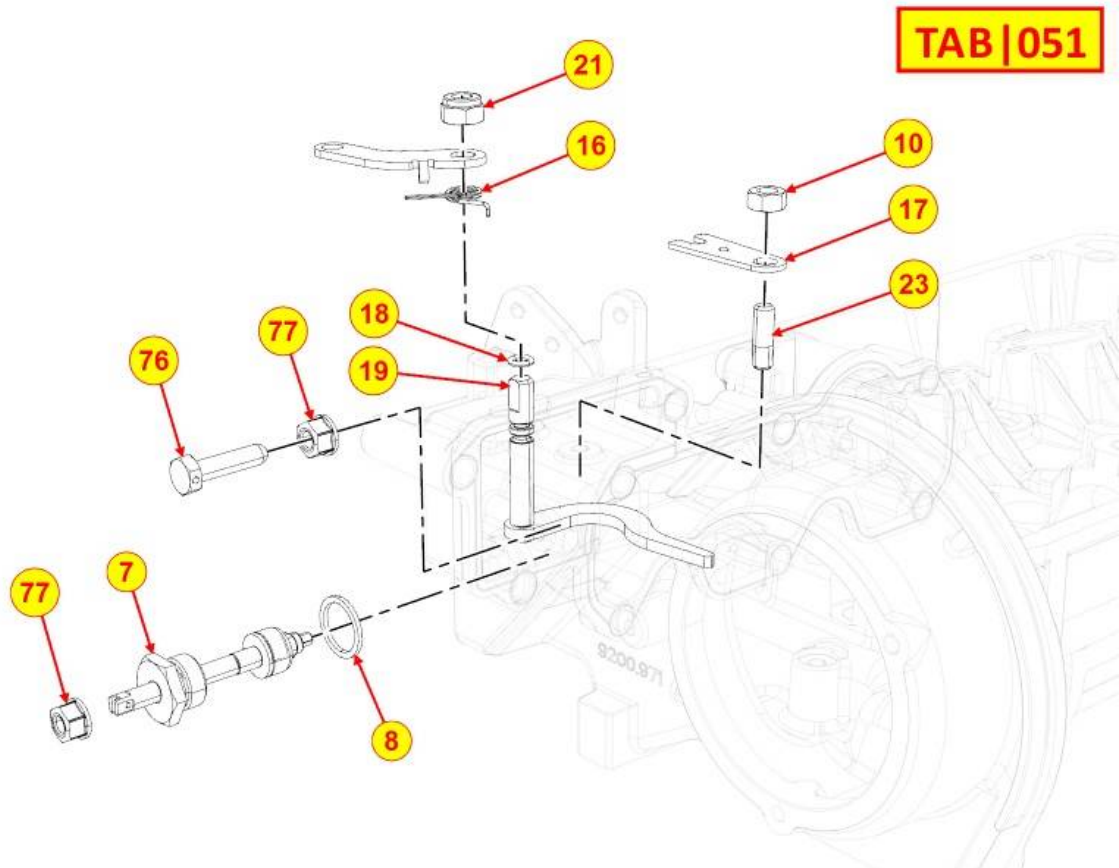

PAGURO - SPARE PARTS CATALOGUE
PAGURO 8500 - CONTROLS

PAGURO - SPARE PARTS CATALOGUE
PAGURO 8500 - CONTROLS

NO.	CODE:	DESCRIPTION	Q.TY
7	AD40LO8576138	TORQUE ADAPTOR FOCS 3000RPM	1
8	AD40LO4480046	Copper wahser 16.2X20X1.5	1
10	AD40LO3240008	NUT M6-CI.8 type 1- ISO	1
16	AD40LO5660047	LEVER SPRING	1
17	AD40LO6275114	LOCKING STOP LEVER PLATE	1
18	AD40LO1200051	RING	1
19	AD40LO5200413	INTERNAL STOP LEVER	1
21	AD40LO3203075	LOCKNUT M.8 h.8,5	1
23	AD40LO6760044	STUD 6X1X10 UNI 5911	1
76	AD40LO1760128	SCREW M6 FOR EXTERNAL LEVER SET UP	1
77	AD40LO3240153	NUT M 6X1 SEAL LOCK	2