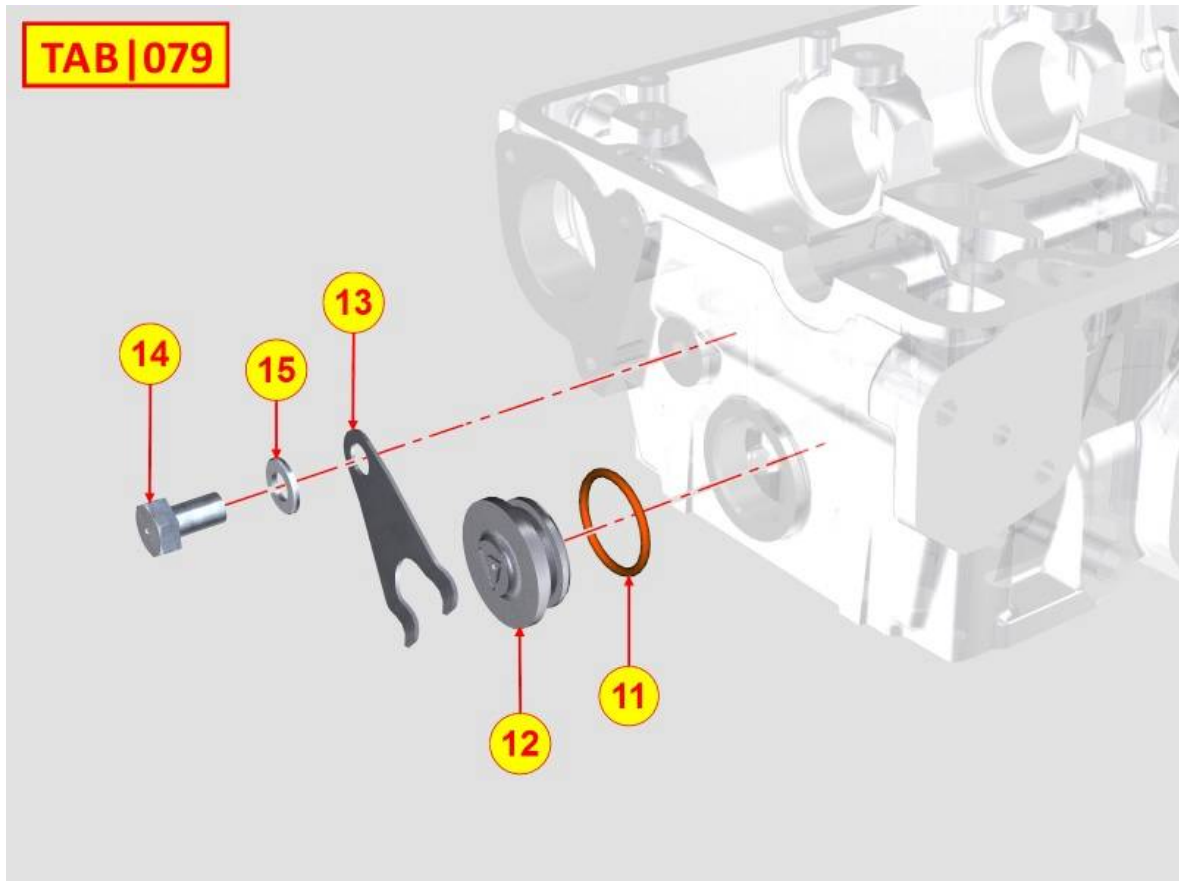

PAGURO - SPARE PARTS CATALOGUE
PAGURO 8500 - OIL PAN

NO.	CODE:	DESCRIPTION	Q.TY
1	AD40LO6645553	OILPAN (L.MARINE)	1
2	AD40LO1200030	ORING 116-SILICONIC RUBBER	1
3	AD40LO1760130	HEX FLANG HEAD SCRE M6X12-8.8+Zn.B	23
4	AD40LO9485271	PIPE	1
5	AD40LO1200274	ORING D.8X3 FOR OIL RETURN PIPE	1
11	AD40LO9040035	OIL DRAIN PAN	1
35	AD40LO4170044	NUT (L.MARINE)	1

PAGURO - SPARE PARTS CATALOGUE
PAGURO 8500 - FITTING FOR CAB HEATING