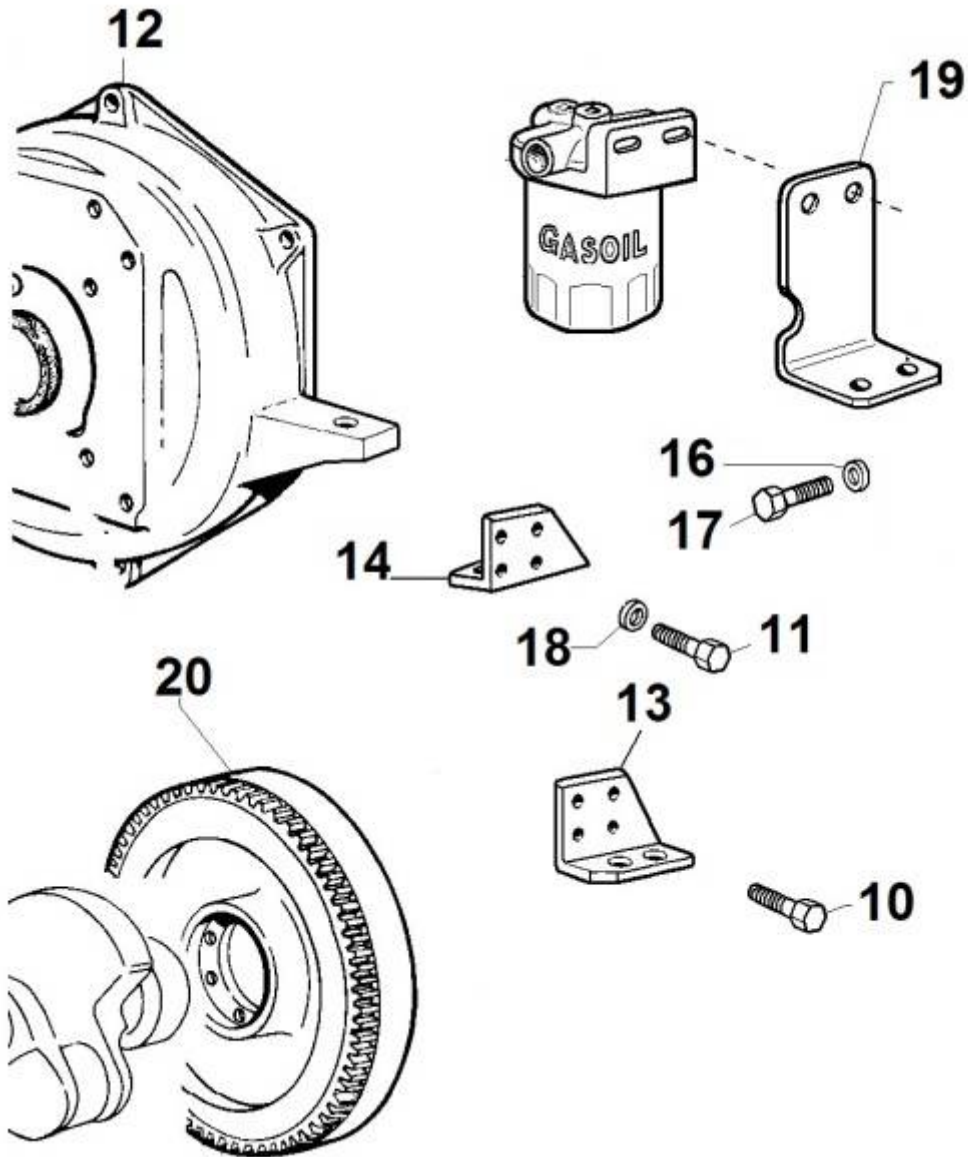

PAGURO - SPARE PARTS CATALOGUE
PAGURO 8500 - 1st PTO ACCESSORIES

PAGURO - SPARE PARTS CATALOGUE
PAGURO 8500 - 1st PTO ACCESSORIES

NO.	CODE:	DESCRIPTION	Q.TY
10	AD40LO1770124	SCREW	7
11	AD40LO1790037	BOLT N10	8
12	AD40LO2032315	SAE 5 BELL HOUSING	1
12	AD40LO2032436	BELL GREY	1
13	AD40LO6429561 (AD40LO6429350)	ENG.BRACK.BELL SIDE AND MOT.MGVOLPI GREY	1
14	AD40LO6429562 (AD40LO6429351)	ENG.BRACK.BELL SIDE AND MOT.MGVOLPI GREY	1
16	AD40LO7565013	SP. WASHER S C10	8
17	AD40LO1770123	SCREW	2
18	AD40LO7565013	SP. WASHER S C10	2
20	AD40LO9880938	Flywheel Assly for SAE 7" 1/2"	1