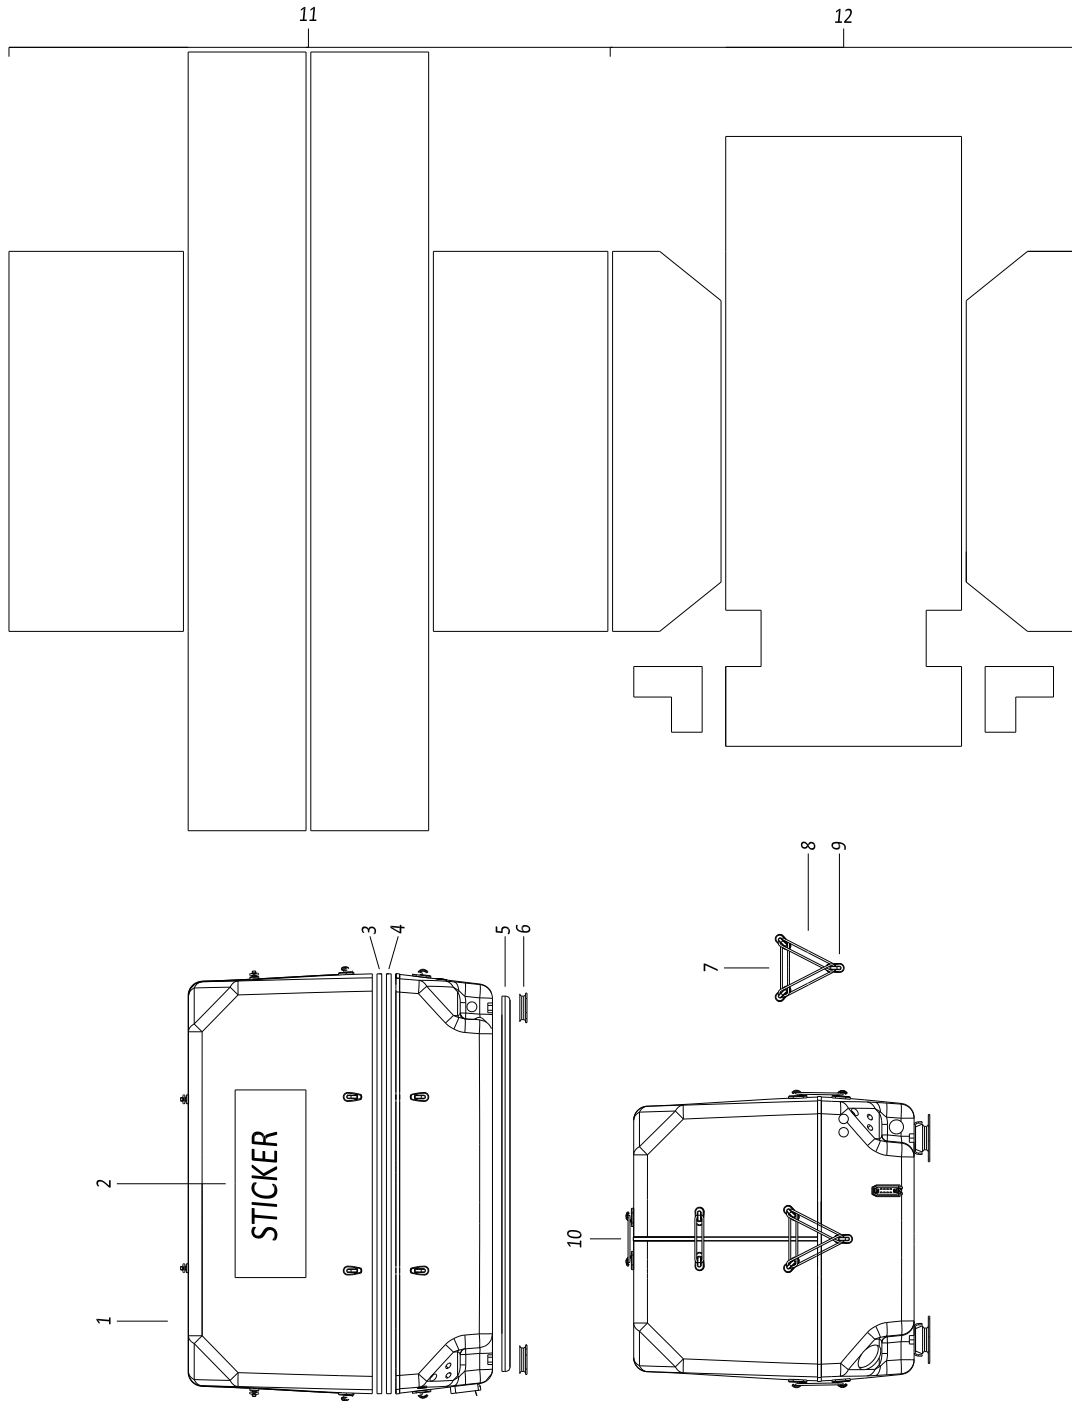

PAGURO - SPARE PARTS CATALOGUE
PAGURO 8500 - TAB.4

PAGURO - SPARE PARTS CATALOGUE
PAGURO 8500 - TAB.4

NO.	CODE:	DESCRIPTION	Q.TY
1	AC10SB0011	CAPSULE P8.5	1
2	AD38AD0030-00	CAPSULE ADHESIVE WAVE P8.5 SCA	1
2	AD38AD0031-00	CAPSULE ADHESIVE WAVE P8.5 ASP	1
3	AD18MT0004	MOUSSE 14X8	1
4	AD19GI0001	COVER PLATES 20/60	1
5	AD12ST0070-00	EXTERNAL BRACKET 800MM P8.5	2
6	AD11FI0005	SHOK ABSORBERS P- LOMB	1
7	AD21BL0001	SILICON RING CLOSURE CAPSULE 40.65X5.34	6
8	AD21BL0002	SILICON RING CLOSURE CAPSULE 50.16X5.34	8
9	AD23TR0001	HOOK FOR CAPSULE	22
10	AD18MT0004	MOUSSE 14X8	1
11	AC12MT0015-00	INSULATION FOAM CAPSULE P8.5 LID	1
12	AC12MT0016-00	INSULATION FOAM CAPSULE P8.5 BOT	1