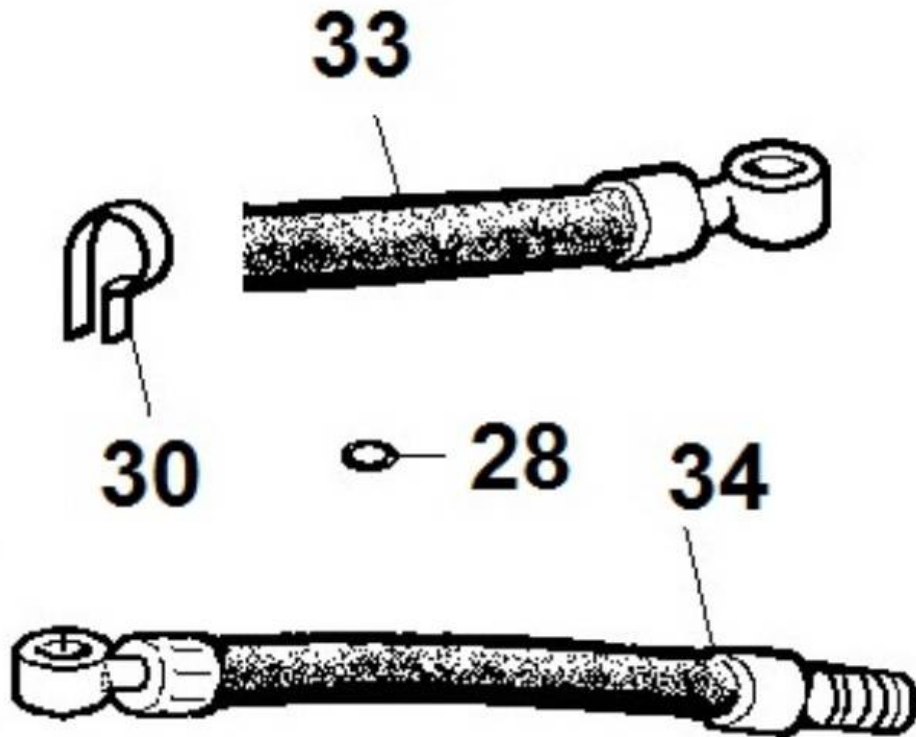

PAGURO - SPARE PARTS CATALOGUE
PAGURO 8500 - FUEL LINES

PAGURO - SPARE PARTS CATALOGUE
PAGURO 8500 - FUEL LINES

NO.	CODE:	DESCRIPTION	Q.TY
28	AD40LO4670059	COPPER WASHER D14/10.2 1.	2
30	AD40LO3630170	CLAMP G11	1
33	AD40LO9375748	FUEL PIPE	1
34	AD40LO9375750	FUEL RECIRCULATION PIPE	1