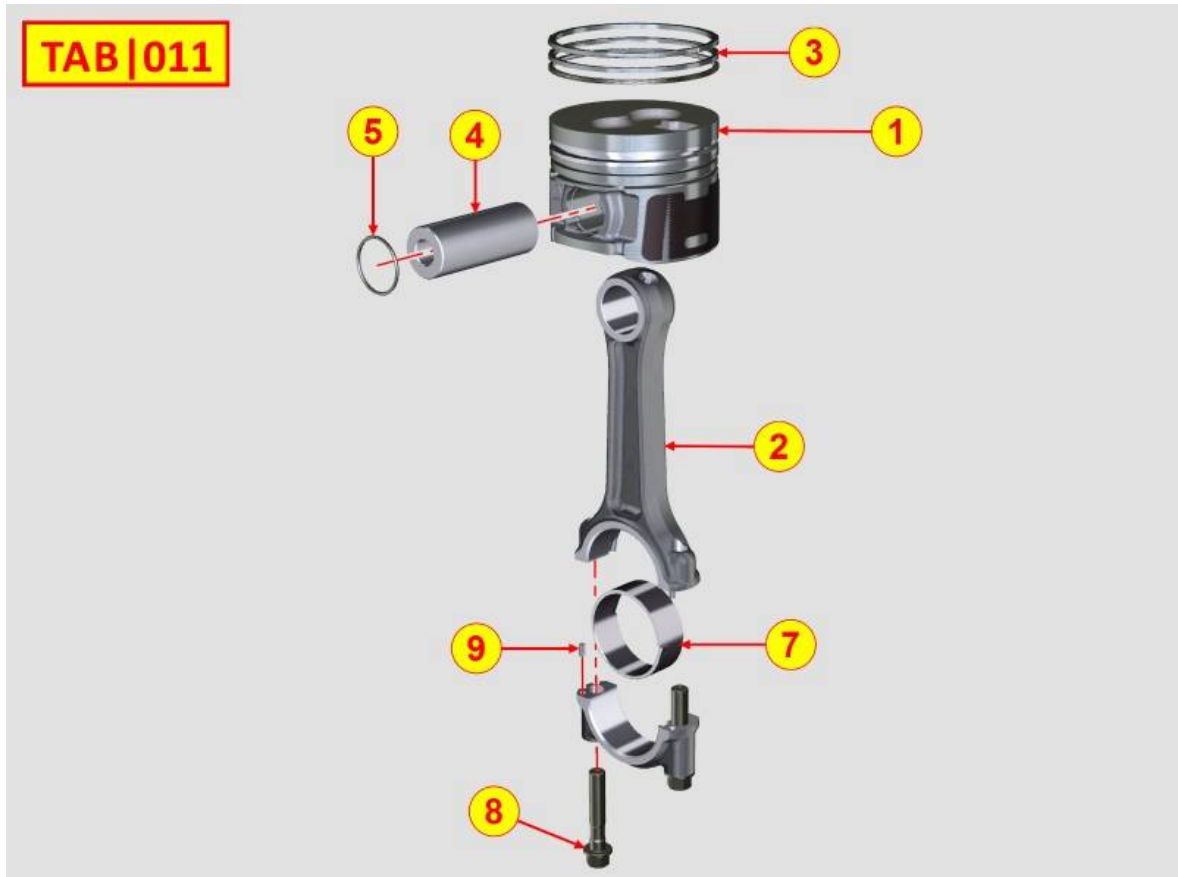

PAGURO - SPARE PARTS CATALOGUE
PAGURO 8500 - PISTON / CONNECTING ROD

PAGURO - SPARE PARTS CATALOGUE
PAGURO 8500 - PISTON / CONNECTING ROD

NO.	CODE:	DESCRIPTION	Q.TY
1	AD40LO6501512	PISTON SET STD	4
1	AD40LO6501513	COMPLETE PISTON FOCS 1404 +0,50	4
1	AD40LO6501514	COMPLETE PISTON FOCS 1404 +1,00	4
2	AD40LO1526226	CONNECTING ROD ASSY	4
3	AD40LO8211248	RINGS STAND	2/3/4
3	AD40LO8211249	SEGMENTS SERIES STD FOCS 1404 +0,50	2/3/4
3	AD40LO8211250	SEGMENTS SERIES STD FOCS 1404 +1.00	2/3/4
4	AD40LO8480081	PISTON PIN 20X55 f.10,5	4
5	AD40LO1261099	PISTON CIRCLIP	8
7	AD40LO1640116	BEARING STD	2/3/4
7	AD40LO1640117	UNDER SIZE CONNECTING ROD - 0,25	2/3/4
7	AD40LO1640118	UNDER SIZE CONNECTING ROD - 0,50	2/3/4
8	AD40LO1770101	CONROD SCREW FL 8X1X42 R12	2/3/4