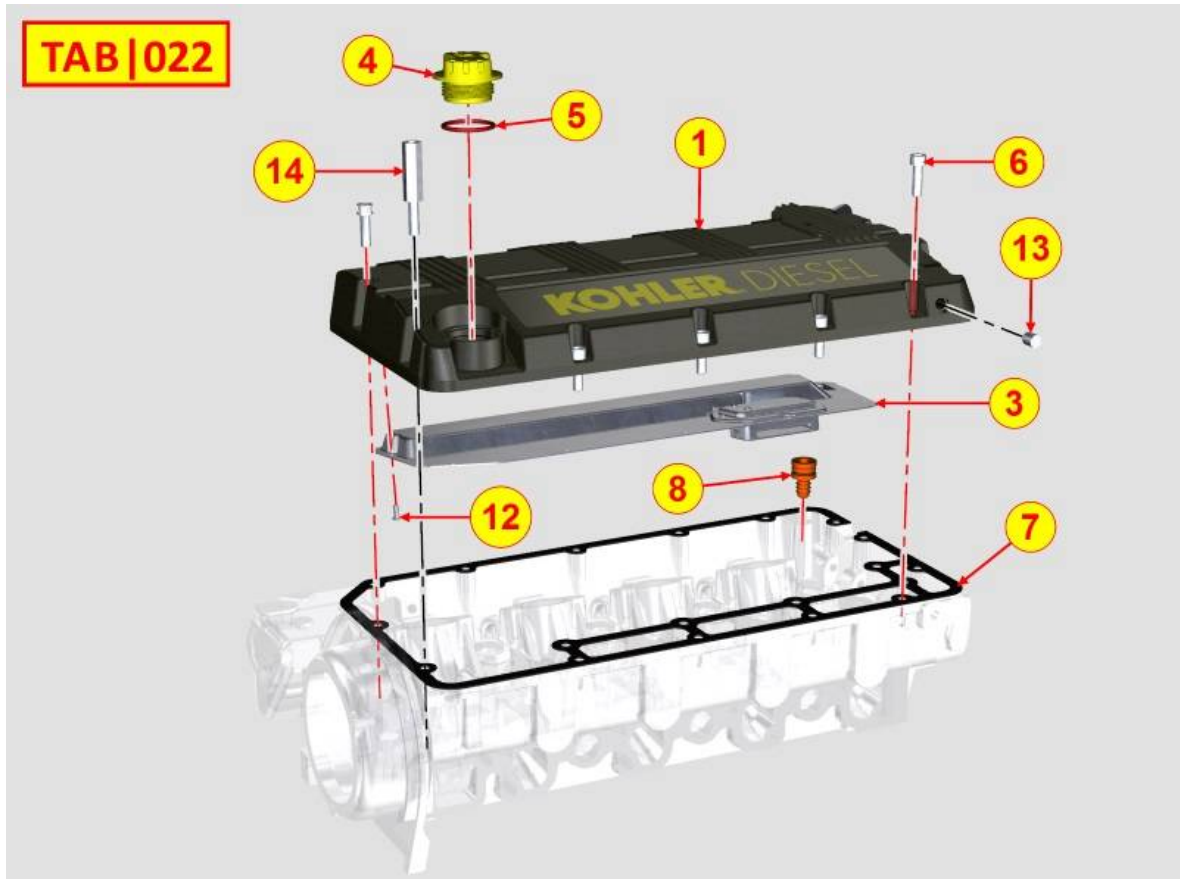

PAGURO - SPARE PARTS CATALOGUE
PAGURO 8500 - HEAD COVER

PAGURO - SPARE PARTS CATALOGUE
PAGURO 8500 - HEAD COVER

NO.	CODE:	DESCRIPTION	Q.TY
1	AD40LO2125748	VALVE COVER (KOHLER)	1
3	AD40LO5066265	PANEL	1
4	AD40LO9032093	Oil filling cap M30x2	1
5	AD40LO1200082	O-RING D31.89/26.50 2.62 THK	1
6	AD40LO9730416	SOCKET HEAD SCREW M6X20 WITH DRYLOC	12
7	AD40LO4400101	GASKET	1
8	AD40LO5365122	COUPLING RUBBER COLLAR. HEAD / COVER	1
12	AD40LO7481054	RIVET 3.2X8 -1103- 0410	12
13	AD40LO9080133	PLUG AVSEAL D8 02961-00810	1
14	AD40LO2501102	STUD BOLT	2