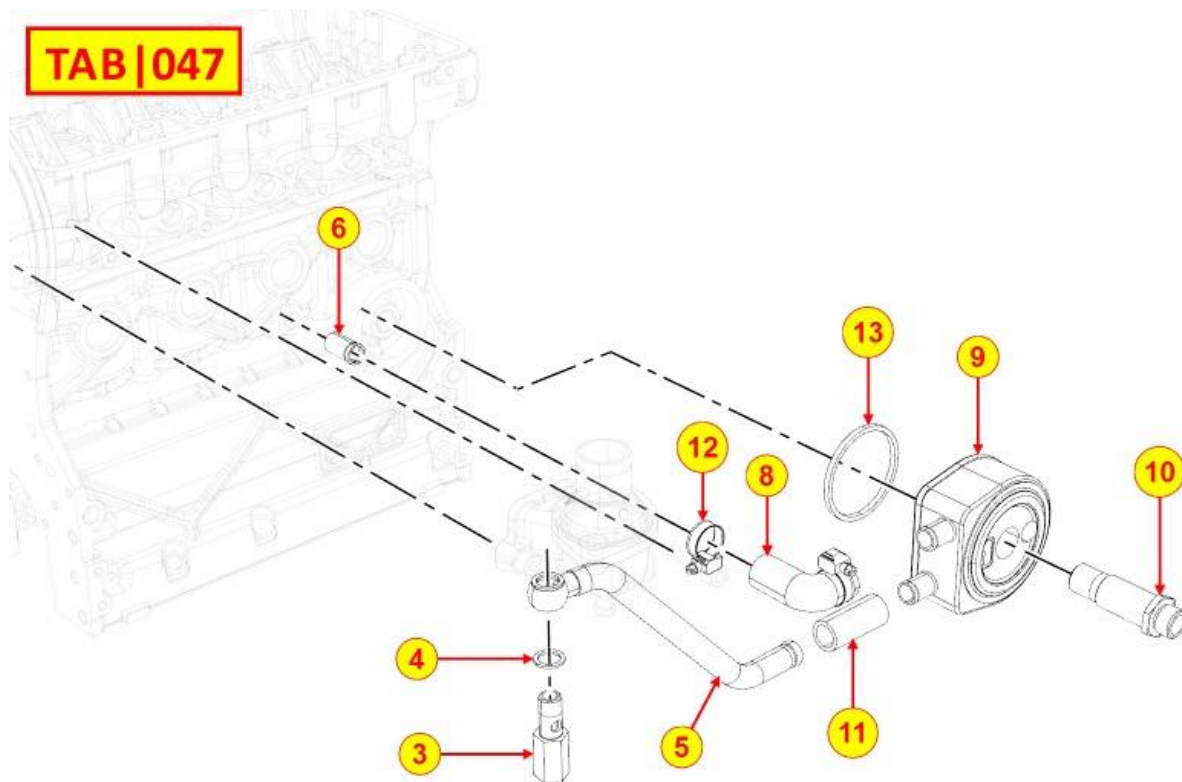

PAGURO - SPARE PARTS CATALOGUE
PAGURO 8500 - OIL COOLER

PAGURO - SPARE PARTS CATALOGUE
PAGURO 8500 - OIL COOLER

NO.	CODE:	DESCRIPTION	Q.TY
3	AD40LO2501154	Threaded adaptor on thermostat	1
4	AD40LO4670061	COPPER WASHER D19/14.2 1.5 THK	2
5	AD40LO9535131	SCAV.P. N	1
6	AD40LO9346037	Metal connector on crankcase	1
8	AD40LO9305097	Hose pipe (inlet oil cooler)	1
9	AD40LO7350374	OIL COOLER	1
10	AD40LO7265075	CONNECTOR TO FIX OIL COOLER/CARTRIDGE	1
11	AD40LO9305470	Rubber hose oil cooler return	1
12	AD40LO3630145	CLAMP .d.16-25 SX9C- W4 VITE TIPO	4
13	AD40LO1213543	SEAL RING FOR OIL RAD.7350.374	1