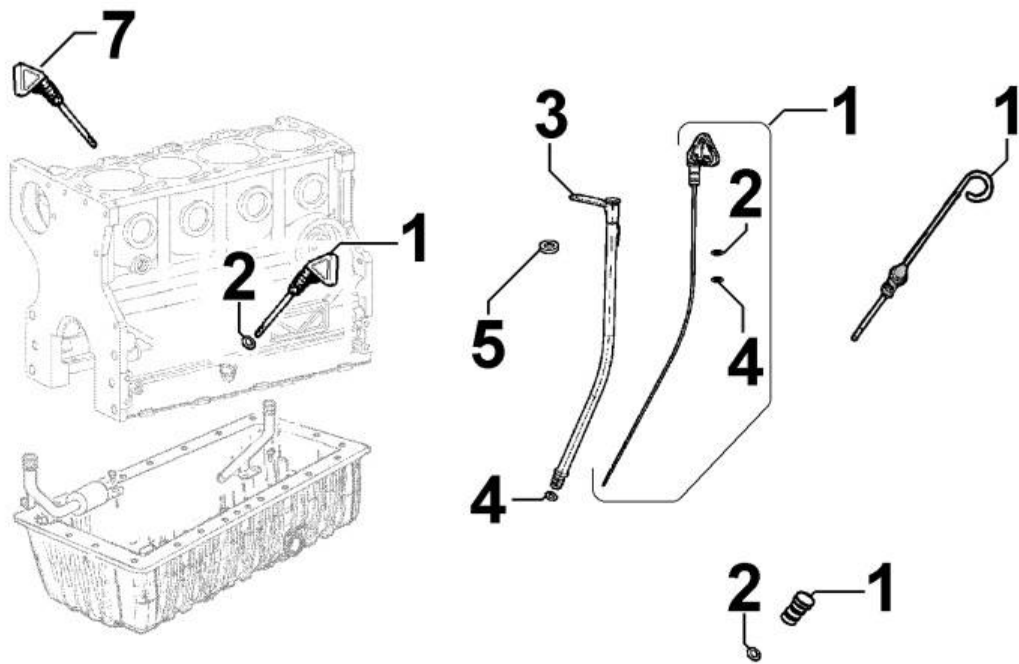

PAGURO - SPARE PARTS CATALOGUE
PAGURO 8500 - OIL DIPSTICK

PAGURO - SPARE PARTS CATALOGUE
PAGURO 8500 - OIL DIPSTICK

NO.	CODE:	DESCRIPTION	Q.TY
3	AD40LO9330139	COMPLETE DIPSTICK TUBE (FOCS L.MARINE)	1
4	AD40LO1200001	ORING 108-RUBB. NITRIL D2000	2