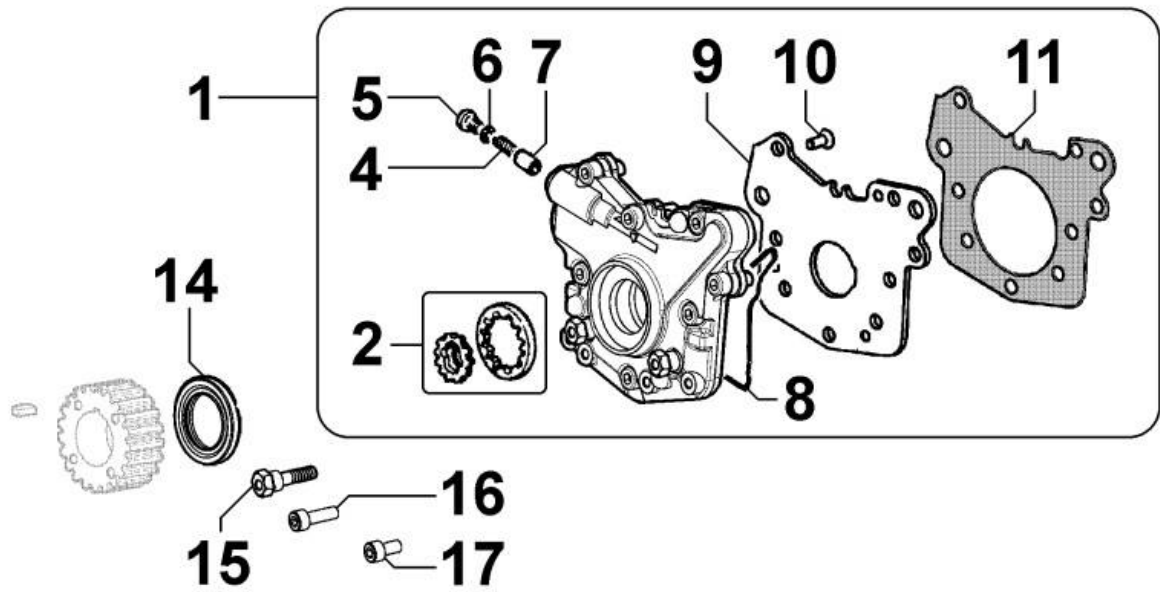

PAGURO - SPARE PARTS CATALOGUE
PAGURO 8500 - OIL PUMP

PAGURO - SPARE PARTS CATALOGUE
PAGURO 8500 - OIL PUMP

NO.	CODE:	DESCRIPTION	Q.TY
1	AD40LO6605132	OIL PUMP 099 ADVIK	1
5	AD40LO9015005	BY PASS VALVE PLUG	1
6	AD40LO4670060	COPPER WASHER	1
7	AD40LO6495045	BY PASS VALVE PISTON	1
8	AD40LO1200292	OIL PUMP COVER GASKET	1
10	AD40LO9800061	CAPSCREW	3
11	AD40LO4580216	OIL PUMP GASKET	1
14	AD40LO1213343	OIL SEAL 32X50X6 PER AL	1
15	AD40LO9865174	SPCIAL SCREW	2
16	AD40LO1770007	HEX SCREW M8X30- 5737-8G+ZN.B	1
17	AD40LO9732074	SOC HEAD SCR M8X20L UNI5931 ST	6