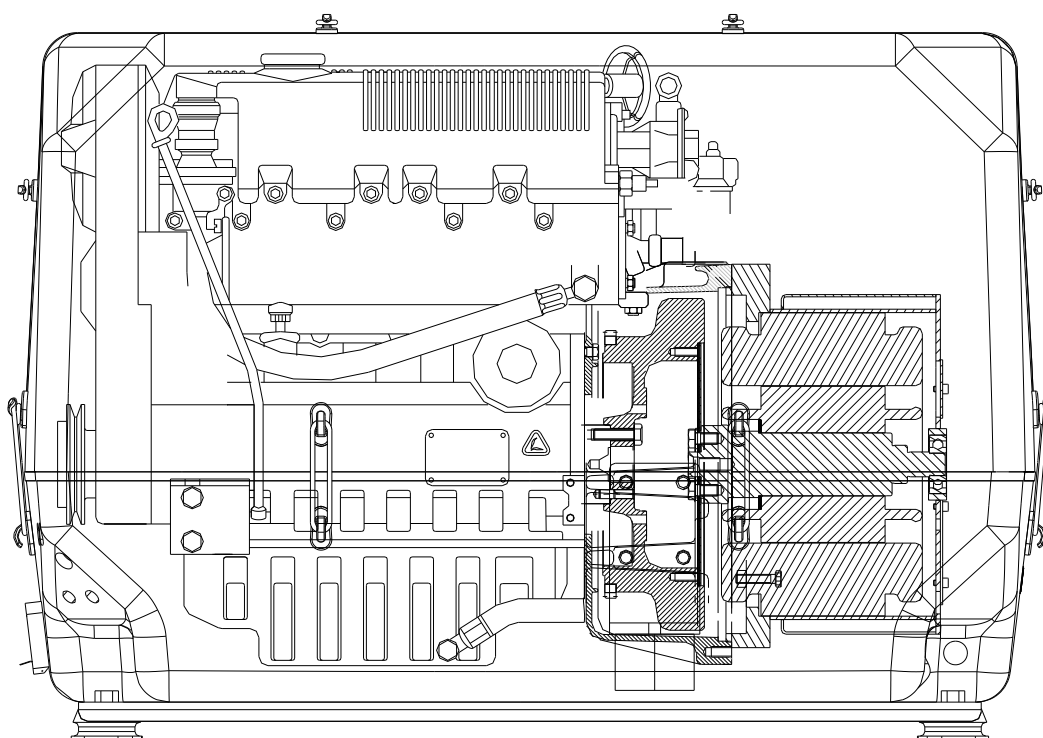

PAGURO 8500

SPARE PARTS CATALOGUE

PAGURO - SPARE PARTS CATALOGUE
PAGURO 8500 v - TAB.1

PAGURO - SPARE PARTS CATALOGUE
PAGURO 8500 v - TAB.1

NO.	CODE:	DESCRIPTION	Q.TY
1	AD01LO0006-01	ENGINE LW1404 1500RPM	1
2	AD40LO9543069	EXHAUST MANIFOLD P8.5	1
3	AD23SS0003	TEMP. SWITCH ON EXHAUST 1 PRONG	1
4	AD03ZA0015-01	ROTOR P8.5	1
5	AD40CU0004	BEARING FOR ROTOR	1
7	AC07ZA0007-00	STATOR P8.5	1
8	AC05ZA0009	COMPLETE ALTERNATOR P8500	1
9	AD16RARO17X2 3X1.5	WASHER	1
10	AD13O0292C	CLOSING PLUG 3/8	1
11	AD12ST0017-01	L - BRACKET ENGINE FOR P14/18/8.5	2
12	AD11FI0001-01	SHOCK ABSORBER, INTERNAL	4
13	AD12ST0003	U ENGINE FRAME	1
14	AD40LO2032436	BELL HOUSING SAE 5 EX 315	1
15	AD40LO9881160	FLYWHEEL 1500 G/1'	1

PAGURO - SPARE PARTS CATALOGUE

PAGURO 8500 - TAB. 2

PAGURO - SPARE PARTS CATALOGUE

PAGURO 8500 - TAB. 2

POS.	CODE	DESCRIPTION	Q.TY
1	AD08SC0010	ELECTRICAL PLANT P6/9/6./8.5	1
2	AD09RE0016	RELE'	2
3	AD09RS0003	RESISTOR, R47	1
4	AD09TR0002	TRANSFORMER, CURRENT	1
5	AD09AT0005	TERMOSWITCH	1
6	AD08ID0002	BATTERY CHARGER REGULATOR	1
7	AD09CO0225	CAPACITOR	2
8	AD08SC0015	CONNECTOR, 8 PINS FEMALE	1
9	AD08SC0016	CONNECTOR, 8 PINS MALE	1
10	AD08DR0001	REMOTE CONTROL PANEL WITH CABLE (DISCONTINUED)	1
11	AD21CA0100	COMPLETE PLASTIC BOX WITH LABEL	1
12	AD38AD0012	STICKER, CONTROL PANEL	1
13	AD08SC0019	CABLE, 15MT	1
14	AD08SC0012	PRINTED CIRCUIT BOARD (DISCONTINUED)	1
15	D08SC0019-01	CABLE, 15MT + ATS25	1
16	AD08DR0005-00	CONTROL PANEL ATS- 25	1