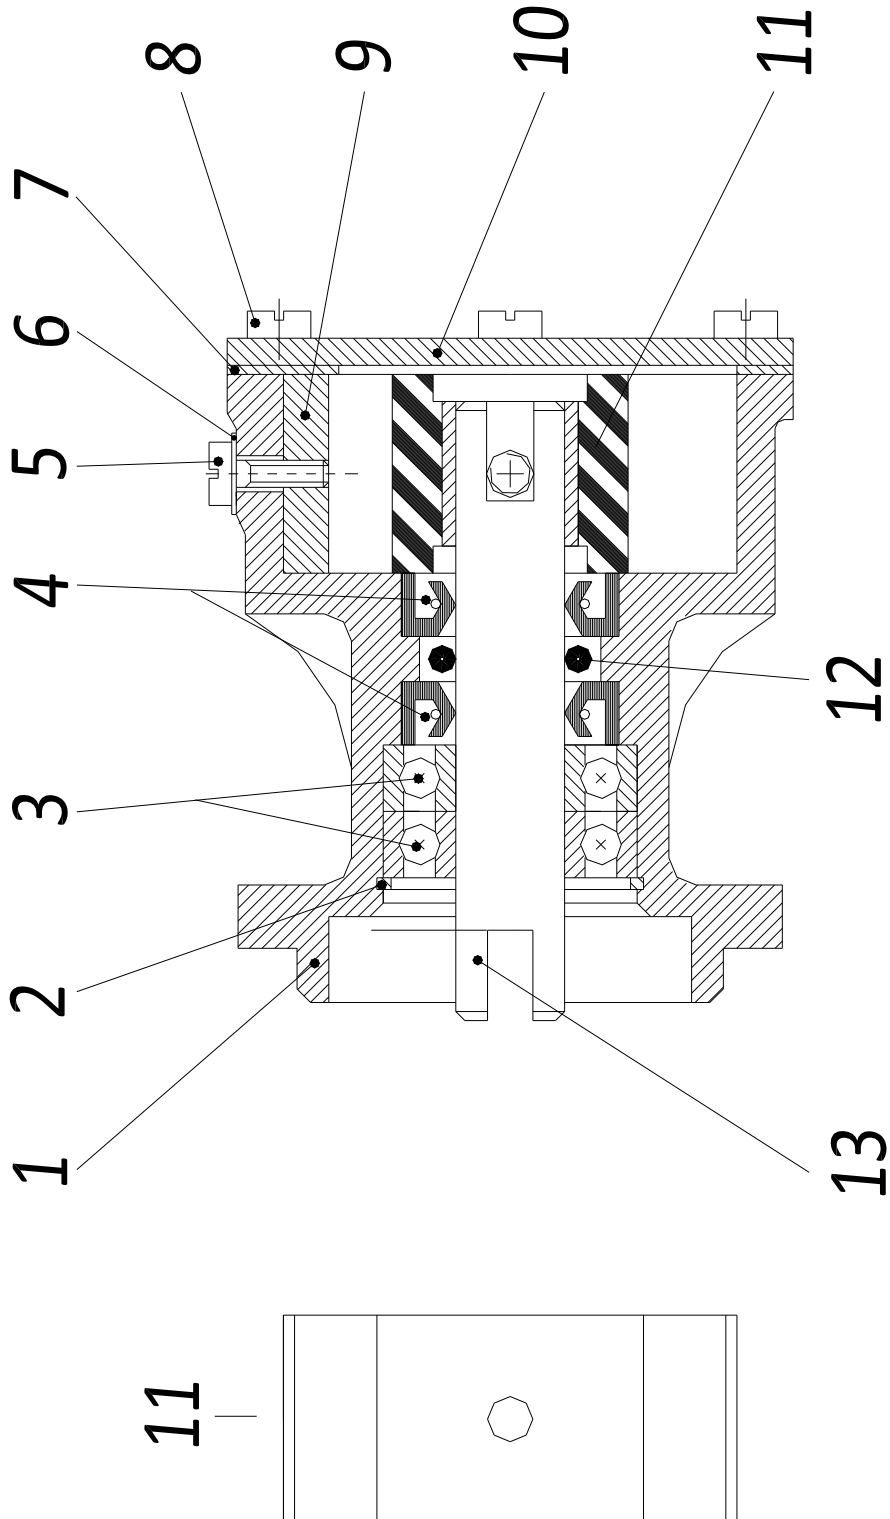

PAGURO - SPARE PARTS CATALOGUE

PAGURO 8500 - TAB. 2

PAGURO - SPARE PARTS CATALOGUE

PAGURO 8500 - TAB. 2

POS.	CODE	DESCRIPTION	Q.TY
1	AD08SC0010	ELECTRICAL PLANT P6/9/6./8.5	1
2	AD09RE0016	RELE'	2
3	AD09RS0003	RESISTOR, R47	1
4	AD09TR0002	TRANSFORMER, CURRENT	1
5	AD09AT0005	TERMOSWITCH	1
6	AD08ID0002	BATTERY CHARGER REGULATOR	1
7	AD09CO0225	CAPACITOR	2
8	AD08SC0015	CONNECTOR, 8 PINS FEMALE	1
9	AD08SC0016	CONNECTOR, 8 PINS MALE	1
10	AD08DR0001	REMOTE CONTROL PANEL WITH CABLE (DISCONTINUED)	1
11	AD21CA0100	COMPLETE PLASTIC BOX WITH LABEL	1
12	AD38AD0012	STICKER, CONTROL PANEL	1
13	AD08SC0019	CABLE, 15MT	1
14	AD08SC0012	PRINTED CIRCUIT BOARD (DISCONTINUED)	1
15	D08SC0019-01	CABLE, 15MT + ATS25	1
16	AD08DR0005-00	CONTROL PANEL ATS- 25	1

PAGURO - SPARE PARTS CATALOGUE
PAGURO 8500 - TAB.3

PAGURO - SPARE PARTS CATALOGUE
PAGURO 8500 - TAB.3

NO.	CODE:	DESCRIPTION	Q.TY
1	AD40AN4393	WATER PUMP ST106 LOMBARDINI/PAGURO	1
2	AD40AN2470	CIRCLIP 28X1.2	1
3	AD40AN2402	BALL BEARING 60012RS (12X28X8)	1
4	AD40AN3737	Lipseal 12x24x7	1
5	AD40AN5396	SCREW M4x8 FOR COG FIXING	1
6	ADHA0001-00	COPPER WASHER 4X8	1
7	AD40AN2521	GASKET FOR WATER PUMP COVER	1
8	AD40AN233	SCREW FOR WATER PUMP 4X8	1
9	AD40AN2381	CAM PLATE FOR WATER PUMP	1
10	AD40AN2380	WATER PUMP COVER	1
11	AD40AN3823	WATER PUMP IMPELLER (Ø 12.00 10 BLADES)	1
12	AD40AN1092	O-RING 3403 DI. 10.78X2.62	1
13	AD40AN4394	WATER PUMP SHAFT ST106 P LOMB.	1