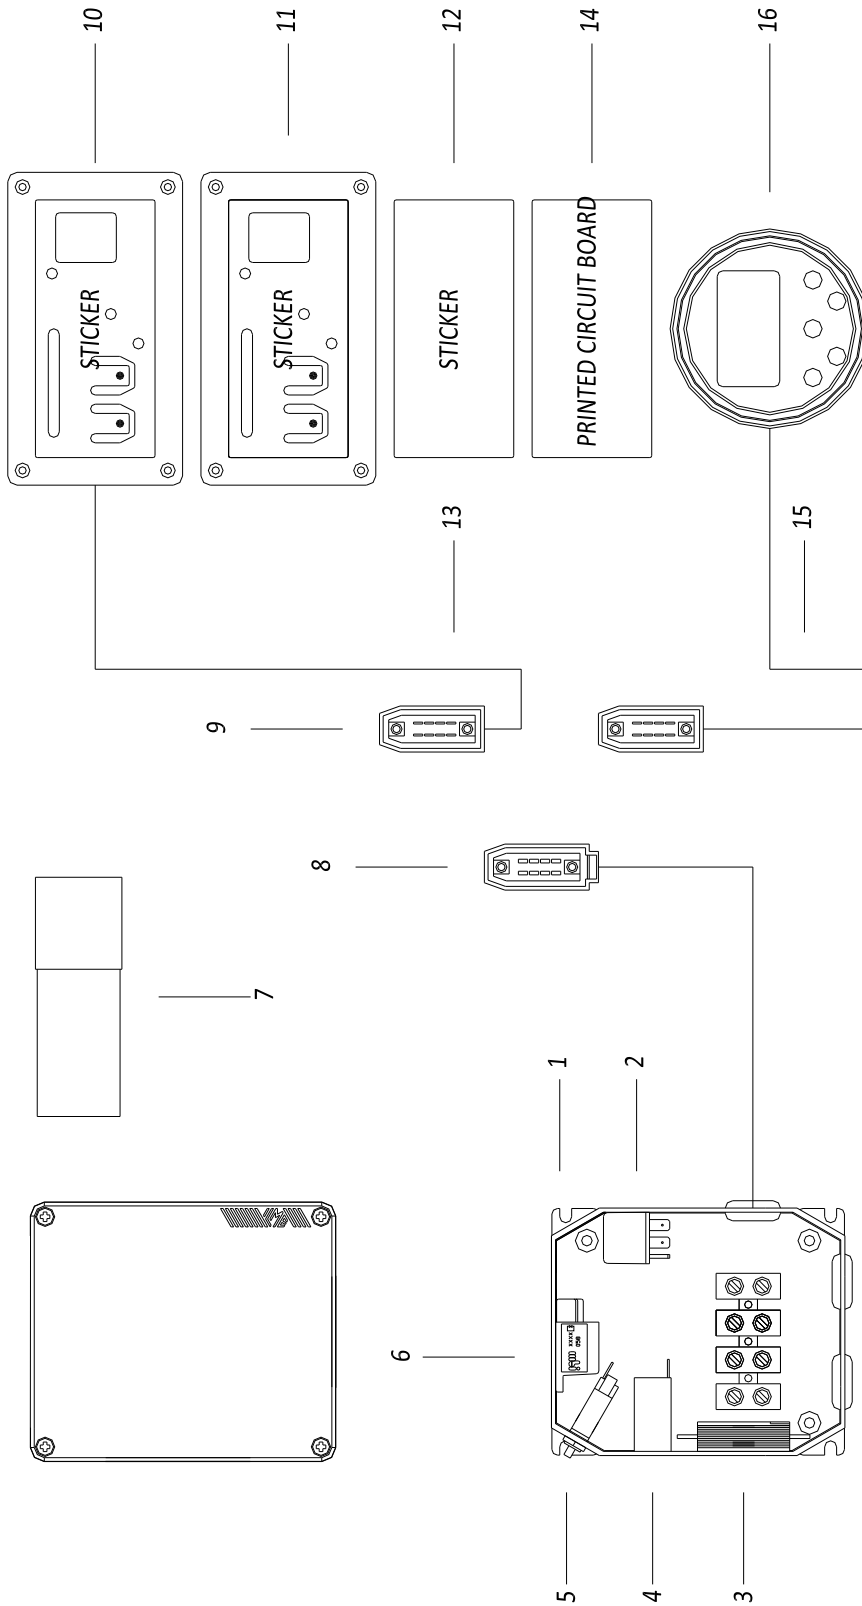

PAGURO 8500

SPARE PARTS CATALOGUE

PAGURO - SPARE PARTS CATALOGUE
PAGURO 8500 v - TAB.1

PAGURO - SPARE PARTS CATALOGUE
PAGURO 8500 v - TAB.1

NO.	CODE:	DESCRIPTION	Q.TY
1	AD01LO0006-01	ENGINE LW1404 1500RPM	1
2	AD40LO9543069	EXHAUST MANIFOLD P8.5	1
3	AD23SS0003	TEMP. SWITCH ON EXHAUST 1 PRONG	1
4	AD03ZA0015-01	ROTOR P8.5	1
5	AD40CU0004	BEARING FOR ROTOR	1
7	AC07ZA0007-00	STATOR P8.5	1
8	AC05ZA0009	COMPLETE ALTERNATOR P8500	1
9	AD16RARO17X2 3X1.5	WASHER	1
10	AD13O0292C	CLOSING PLUG 3/8	1
11	AD12ST0017-01	L - BRACKET ENGINE FOR P14/18/8.5	2
12	AD11FI0001-01	SHOCK ABSORBER, INTERNAL	4
13	AD12ST0003	U ENGINE FRAME	1
14	AD40LO2032436	BELL HOUSING SAE 5 EX 315	1
15	AD40LO9881160	FLYWHEEL 1500 G/1'	1

PAGURO - SPARE PARTS CATALOGUE

PAGURO 8500 - TAB. 2

PAGURO - SPARE PARTS CATALOGUE

PAGURO 8500 - TAB. 2

POS.	CODE	DESCRIPTION	Q.TY
1	AD08SC0010	ELECTRICAL PLANT P6/9/6./8.5	1
2	AD09RE0016	RELE'	2
3	AD09RS0003	RESISTOR, R47	1
4	AD09TR0002	TRANSFORMER, CURRENT	1
5	AD09AT0005	TERMOSWITCH	1
6	AD08ID0002	BATTERY CHARGER REGULATOR	1
7	AD09CO0225	CAPACITOR	2
8	AD08SC0015	CONNECTOR, 8 PINS FEMALE	1
9	AD08SC0016	CONNECTOR, 8 PINS MALE	1
10	AD08DR0001	REMOTE CONTROL PANEL WITH CABLE (DISCONTINUED)	1
11	AD21CA0100	COMPLETE PLASTIC BOX WITH LABEL	1
12	AD38AD0012	STICKER, CONTROL PANEL	1
13	AD08SC0019	CABLE, 15MT	1
14	AD08SC0012	PRINTED CIRCUIT BOARD (DISCONTINUED)	1
15	D08SC0019-01	CABLE, 15MT + ATS25	1
16	AD08DR0005-00	CONTROL PANEL ATS- 25	1