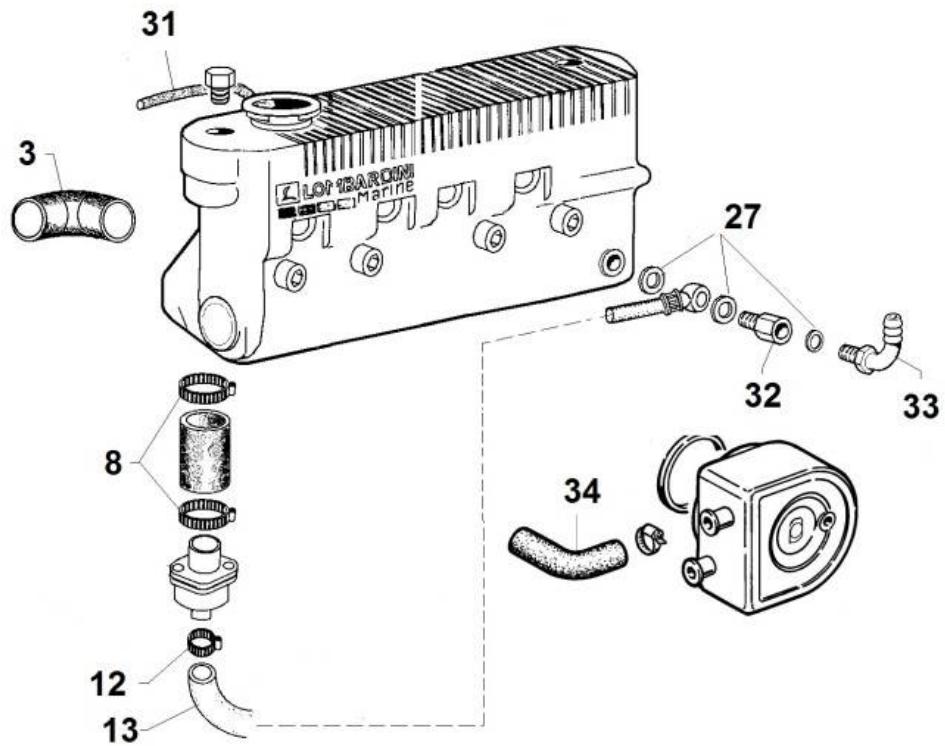

PAGURO - SPARE PARTS CATALOGUE
PAGURO 8500 - HOSES FOR WATER COOLER

PAGURO - SPARE PARTS CATALOGUE
PAGURO 8500 - HOSES FOR WATER COOLER

NO.	CODE:	DESCRIPTION	Q.TY
3	AD40LO9340021	TUBE	1
8	AD40LO3630128	CLAMP INOX 30-45	2
12	AD40LO3630129	CLAMP	3
13	AD40LO9305101	WATER HOSE	1
27	AD40LO4670061	COPPER WASHER D19/14.2 1.5 THK	3
32	AD40LO1901187	CONNECT.BOLT M14X1.5 INOX	1
33	AD40LO7330361	UNION FOR HOSE FITTING	1
34	AD40LO9340028	PIPE	1