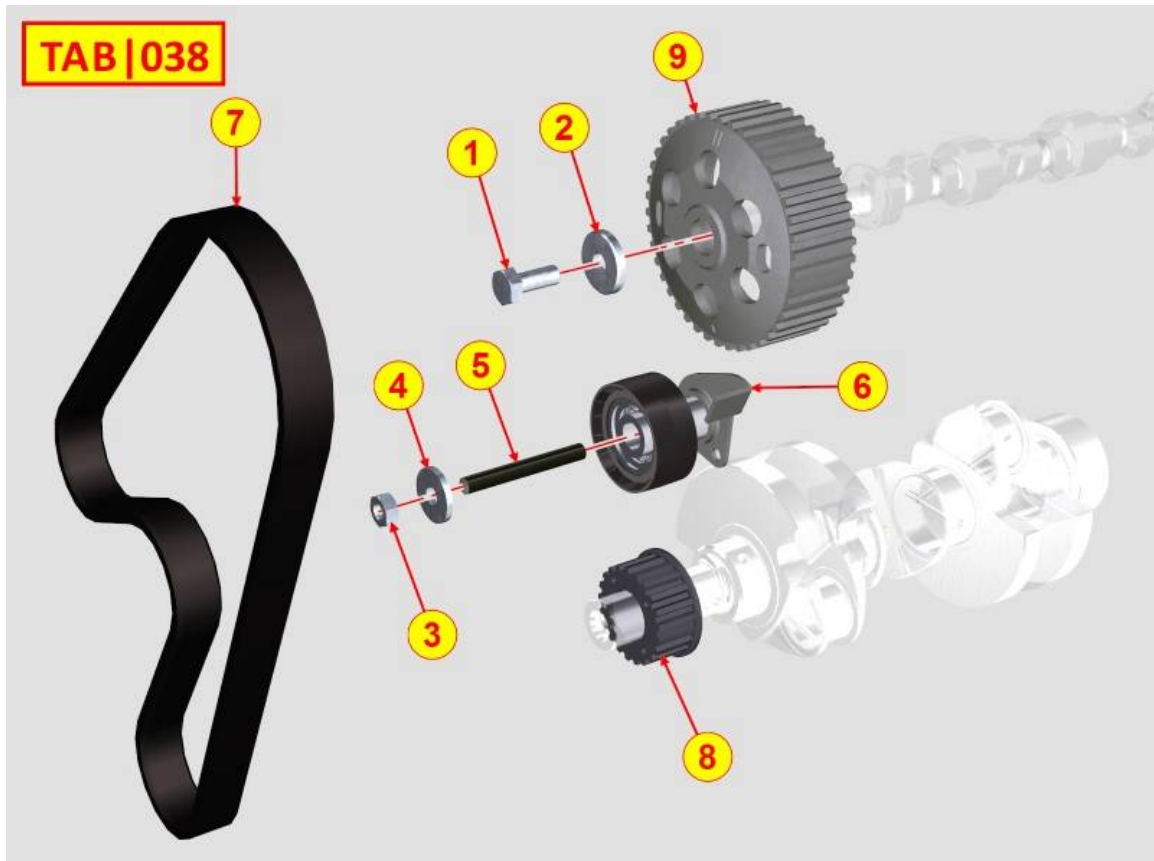

PAGURO - SPARE PARTS CATALOGUE
PAGURO 8500 - TIMING SYSTEM

PAGURO - SPARE PARTS CATALOGUE
PAGURO 8500 - TIMING SYSTEM

NO.	CODE:	DESCRIPTION	Q.TY
1	AD40LO9820142	SCREW M10X1,25X25" MATER .CLASSE B + DAC	1
2	AD40LO7625045	WASHER D.11X33X5	1
3	AD40LO3240033	NUT M10X1,5- UNI.5588-8S+ZN.B	1
4	AD40LO7495010	WASHER D.10,5X32X4	1
5	AD40LO6800090	STUD M10X70 RAD.CORTA U	1
6	AD40LO4110009	BELT TENSIONER	1
7	AD40LO2440338	TIMING BELT	1
8	AD40LO6975292	TIMING DRIVING PULLEY	1
9	AD40LO7090012	TIMING DRIVEN PULLEY	1