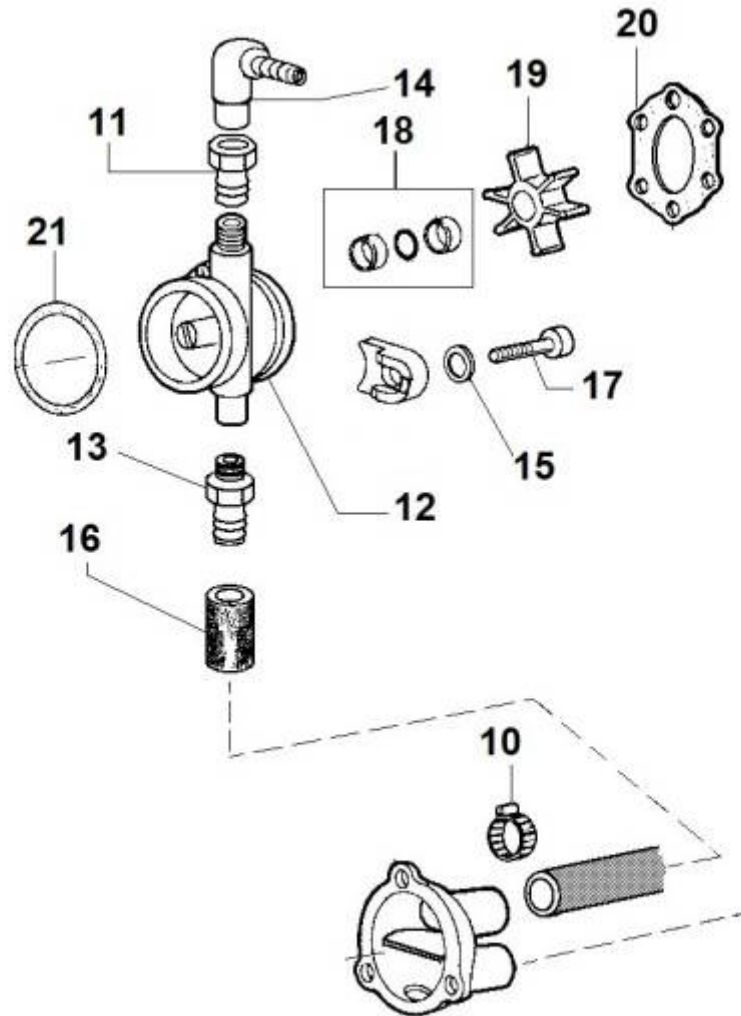

PAGURO - SPARE PARTS CATALOGUE
PAGURO 8500 - COOLANT PUMP

PAGURO - SPARE PARTS CATALOGUE
PAGURO 8500 - COOLANT PUMP

NO.	CODE:	DESCRIPTION	Q.TY
10	AD40LO3630111	CLAMP	2
11	AD40LO5953072	NIPPLE	1
12	AD40LO6584510	PUMP, SEA WATER	1
13	AD40LO7330245	CONNECTOR	1
14	AD40LO7330284	CONNECTOR	1
15	AD40LO7625209	WASHER	2
16	AD40LO9602170	TUBE	1
17	AD40LO9730220	SCREW	2
18	AD40LO8150028	ORING KIT	1
19	AD40LO4200204	IMPELLER	1
20	AD40LO4775498	GASKET	1
21	AD40LO1200233	ORING 40,95X2,62 U	1