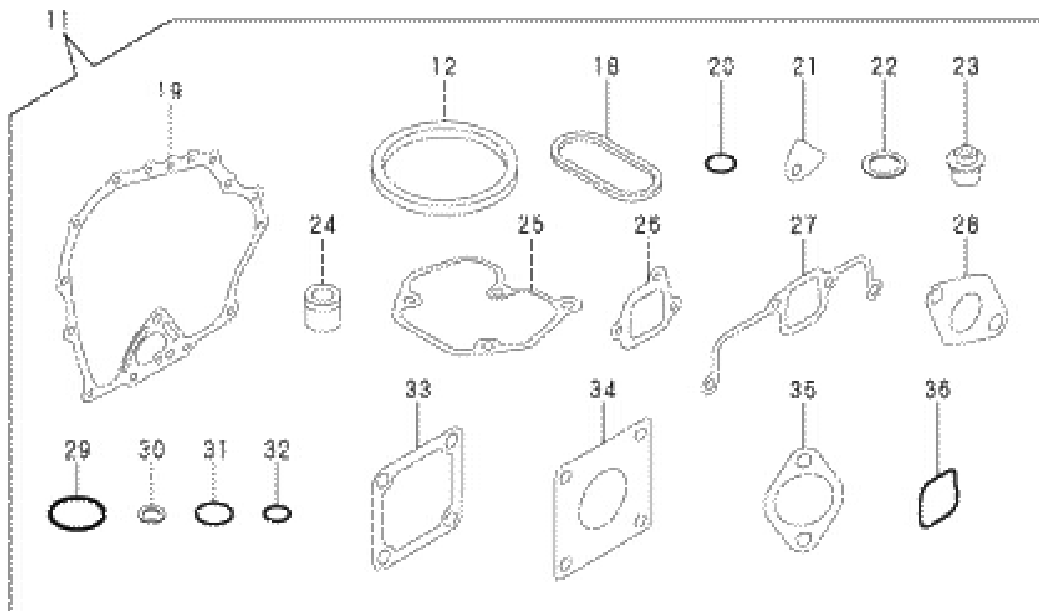

PAGURO 2000 - TAB. 9 - TOOL, LABEL & GASKET SET

PAGURO - SPARE PARTS CATALOGUE

PAGURO 2000 - TAB. 9 - TOOL, LABEL & GASKET SET

NO.	CODE: AD40Y...	DESCRIPTION	Q.TY
1	11429907110	LABEL, YANMAR	1
2	18325007230	LABEL, OPERATION	1
5	11429992590	BOX, TOOL	1
6	11429992600	BAG, TOOL	1
7	11429992710	WRENCH	1
8	11429992720	WRENCH	1
9	11429992730	DRIVER	1
10	11429992740	DIPSTICK	1
11	11412092600	GASKET SET	1
12	11429501330	GASKET, HEAD	1
18	11429901380	O-RING	1
19	11429901410	GASKET, CRANK CASE	1
20	11429901950	O-RING, 18	2
21	11425001841	GASKET	1
22	22190160002	WASHER, SEAL 16	2
23	11425011340	SEAL, VALVE STEM	2
24	11477111461	GASKET, NOZZLE	1
25	11477111310	GASKET, BONNET	1
26	11429912210	GASKET, AIR CLEANER	2
27	11477112200	GASKET	1
28	11429913200	GASKET, MUFFLER	1
29	11429932570	O-RING	1
30	23414080000	GASKET, 8X1.0	1
31	24341000224	O-RING, 1AS22.4	1
32	24341000150	O-RING, 1AS15.0	1
33	12910077510	GASKET, AIR HEATER	3
34	11429921980	GASKET	1
35	11429912920	GASKET, AIR CLEANER	1
36	11428812210	O-RING	1