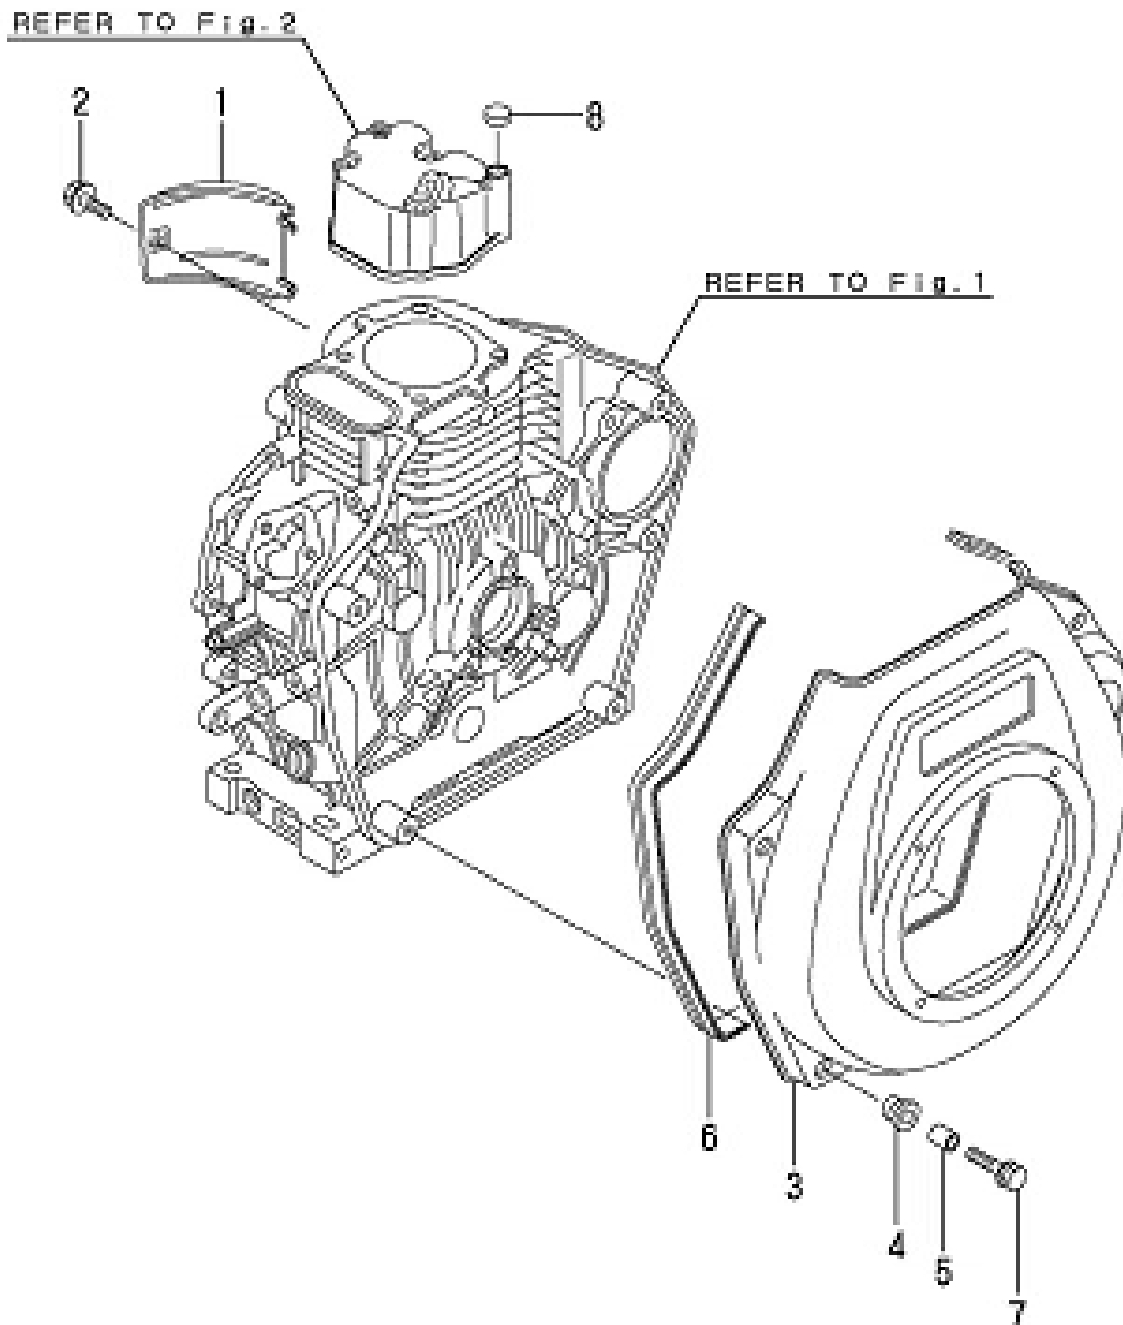

PAGURO 2000 - TAB. 6 - COOLING DEVICE

PAGURO - SPARE PARTS CATALOGUE

PAGURO 2000 - TAB. 6 - COOLING DEVICE

NO.	CODE: AD40Y...	DESCRIPTION	Q.TY
1	11429945210	COVER	1
2	26106060122	BOLT, M6X12 PLATED	1
3	11429545100	FAN CASE (SILVER) (17)	1
4	11429945301	RUBBER, CUSHION	4
5	11429945310	COLLAR	4
6	11429945330	SEAL, FAN CASE	1
7	11429945350	BOLT, FAN CASE	4
8	12910061850	PLUG, 12	1