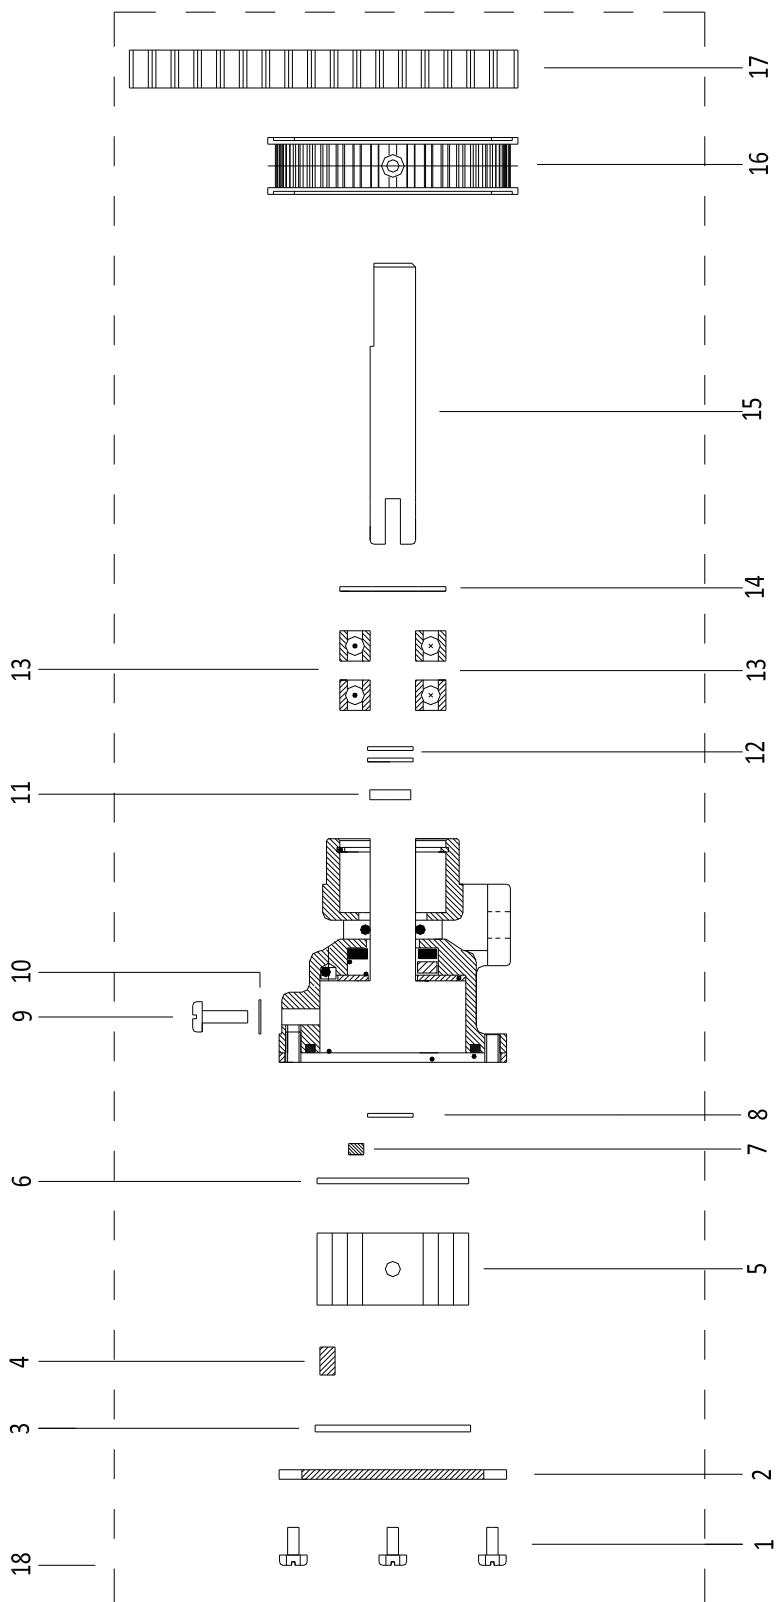

PAGURO - SPARE PARTS CATALOGUE

PAGURO 2000 - TAB. B

PAGURO - SPARE PARTS CATALOGUE

PAGURO 2000 - TAB. B

NO.	CODE:	DESCRIPTION	Q.TY
1	D08SC0002	ELECTRICAL PLANT P2	1
2	AD09TR0002	TRANSFORMER, CURRENT	1
3	AD09RE0016	RELE'	2
4	AD08SC0015	CONNECTOR, 8 PINS FEMALE	1
5	AD08SC0016	CONNECTOR, 8 PINS MALE	1
6	AD08DR0001	REMOTE CONTROL PANEL WITH CABLE	1
7	AD21CA0100	COMPLETE PLASTIC BOX WITH LABEL	1
8	AD38AD0012	STICKER, CONTROL PANEL	1
9	AC30SC0001-00	CABLE, 15MT	1
10	AD08SC0012	PRINTED CIRCUIT BOARD	1
11	AC30SC0002-00	CABLE, 15MT + ATS25	1
12	AD08DR0005-00	CONTROL PANEL ATS-25	1

PAGURO - SPARE PARTS CATALOGUE

PAGURO 2000 - TAB. D

PAGURO - SPARE PARTS CATALOGUE

PAGURO 2000 - TAB. D

NO.	CODE:	DESCRIPTION	Q.TY
1	AD40AN233	SCREW	4
2	AD40AN2400	COVER	1
3	AD40AN5240	ORING	
4	AD40AN2372	CAM	1
5	AD40AN2048	IMPELLER,	1
6	AD40AN1765	SHIM	1
7	AD40AN5860	MECHANICAL SEAL 12X24 P=11	1
8	AD40AN5119	SEEGER 12X1 BRONZE	1
9	AD40AN5830	SCREW 4X12 BRASS	1
10	AD40AN4240	WASHER 18X12.2X2.3 BRASS	1
11	AD40AN1092	ORING 10.78X2.65	1
12	AD40AN5119	SEEGER 12X1 BRONZE	2
13	AD40AN2402	BALL-BEARING	2
14	AD40AN2470	SEEGER 28X1.2	1
15	AD40AN5183	PUMP SHAFT PM 15/T	1
16	AD22AN0006-01	PULLEY, WATER PUMP	1
17	AD22AN0003	BELT P2	1
18	AD22AN0015	WATER PUMP	1