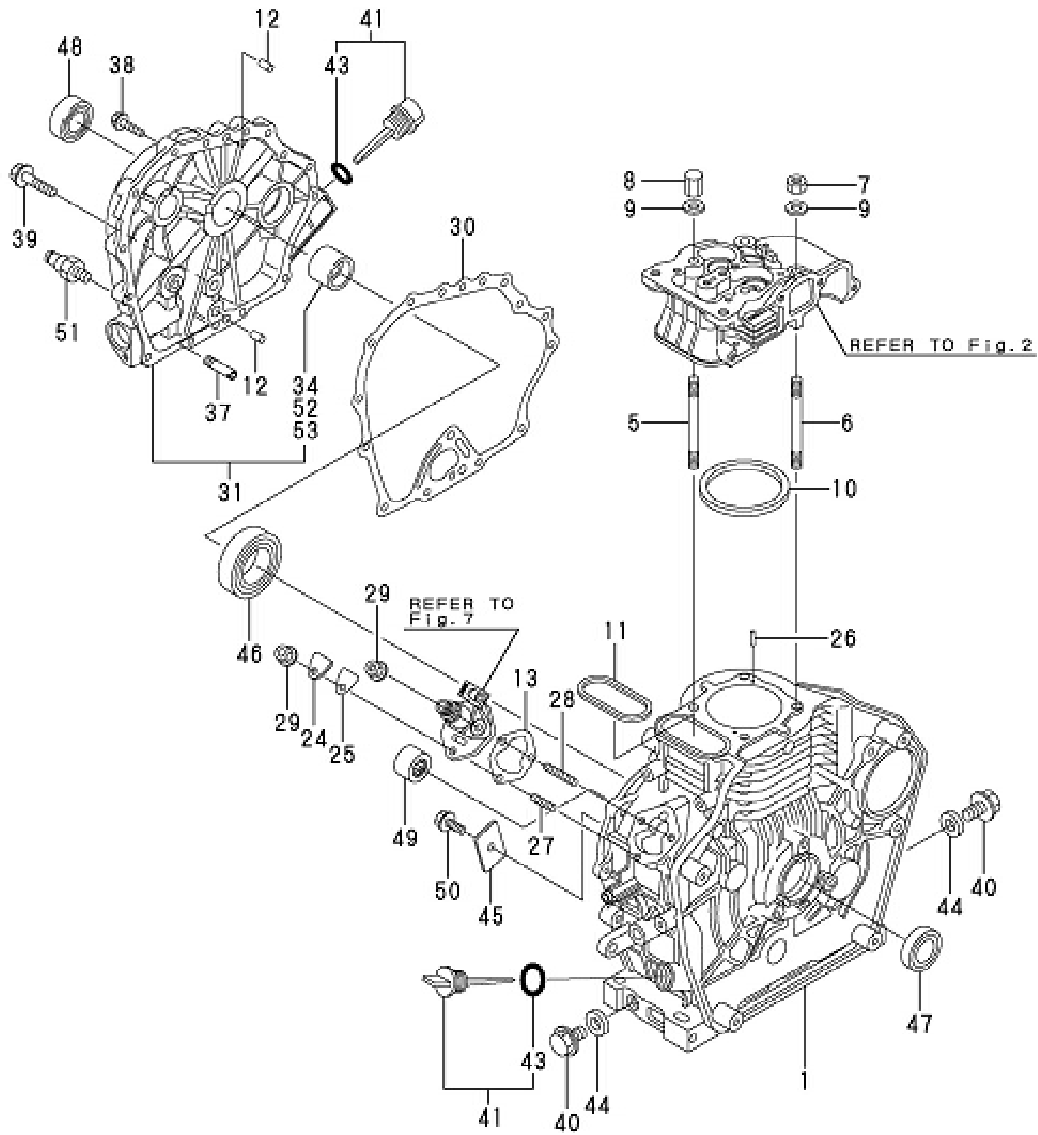

PAGURO - SPARE PARTS CATALOGUE

PAGURO 2000 - TAB. D

PAGURO - SPARE PARTS CATALOGUE

PAGURO 2000 - TAB. D

NO.	CODE:	DESCRIPTION	Q.TY
1	AD40AN233	SCREW	4
2	AD40AN2400	COVER	1
3	AD40AN5240	ORING	
4	AD40AN2372	CAM	1
5	AD40AN2048	IMPELLER,	1
6	AD40AN1765	SHIM	1
7	AD40AN5860	MECHANICAL SEAL 12X24 P=11	1
8	AD40AN5119	SEEGER 12X1 BRONZE	1
9	AD40AN5830	SCREW 4X12 BRASS	1
10	AD40AN4240	WASHER 18X12.2X2.3 BRASS	1
11	AD40AN1092	ORING 10.78X2.65	1
12	AD40AN5119	SEEGER 12X1 BRONZE	2
13	AD40AN2402	BALL-BEARING	2
14	AD40AN2470	SEEGER 28X1.2	1
15	AD40AN5183	PUMP SHAFT PM 15/T	1
16	AD22AN0006-01	PULLEY, WATER PUMP	1
17	AD22AN0003	BELT P2	1
18	AD22AN0015	WATER PUMP	1

PAGURO 2000 - TAB. 1 - CYLINDER BLOCK

PAGURO - SPARE PARTS CATALOGUE

PAGURO 2000 - TAB. 1 - CYLINDER BLOCK

NO.	CODE: AD40Y...	DESCRIPTION	Q.TY
1	11414901010	BLOCK ASSY, CYLINDER	1
5	11429901200	BOLT, HEAD	2
6	11429901210	BOLT, HEAD	2
7	11429901220	NUT, CYLINDER HEAD A	2
8	11429901230	NUT, CYLINDER HEAD B	2
9	12495001250	WASHER	4
10	11429501340	GASKET, HEAD 0.5	1
11	11429901380	O-RING	1
12	11429901600	PIN, 8X12	2
13	11429901800	SHIM SET	1
24	11429901830	COVER	1
25	11425001841	GASKET	1
26	22312040080	PIN, PARALLEL M4X8	2
27	26226060182	STUD, M6X18	1
28	26226060222	STUD, M6X22	2
29	26366060002	NUT, M6	3
30	11429901410	GASKET, CRANK CASE	1
31	11429901450	COVER (D), CRANK CASE	1
34	11425002100	BEARING, MAIN	1
37	11429935150	PIPE, OIL INLET	1
38	26106060252	BOLT, M6X25 PLATED	14
39	26106080352	BOLT, M8X35 PLATED	1
40	11429901690	PLUG M16	2
41	11429901760	CAP ASSY	2
43	11429901950	O-RING, 18	2
44	2219160002	WASHER, SEAL 16	2
45	11429902030	RETAINER, BEARING	1
46	11425002113	BEARING, HR6306G3C3	1
47	11429902220	SEAL, OIL	1
48	16021002220	SEAL, 25X41.2X8	1
49	24162152112	BEARING, 152112	1
50	26106080122	BOLT, M8X12 PLATED	1
51	18325039450	SWITCH, 1.0KG	1
52	11425002200	BEARING, 0.25 US	1
53	11425002210	BEARING, 0.50 US	1