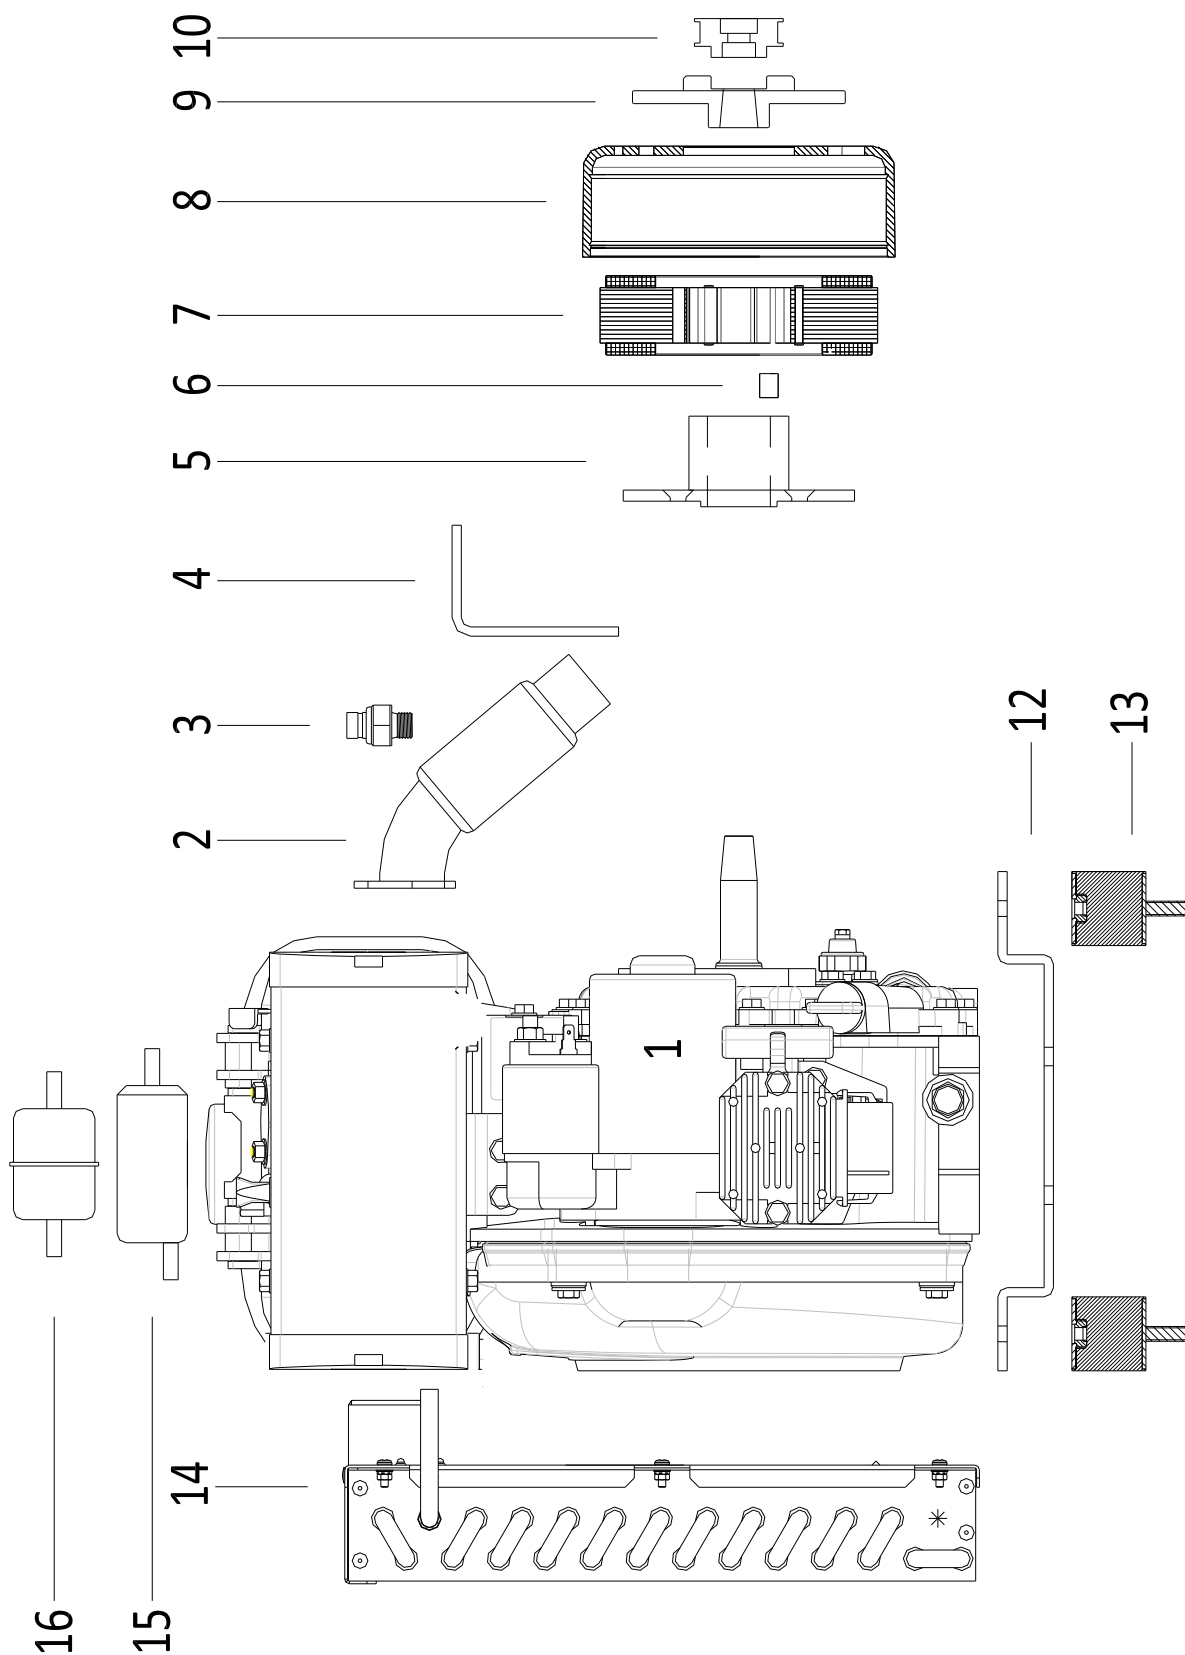

PAGURO 2000

SPARE PARTS CATALOGUE

PAGURO - SPARE PARTS CATALOGUE

PAGURO 2000 - TAB. A

PAGURO - SPARE PARTS CATALOGUE

PAGURO 2000 - TAB. A

NO.	CODE:	DESCRIPTION	Q.TY
1	AD01YA0001	ENGINE YANMAR L48N5	1
2	AD10NA0002	EXHAUST MANIFOLD, P2	1
3	AD23SS0003	SWITCH, TEMPERATURE EXHAUST SINGLE	1
4	AD12ST0022	BRACKET, WATER PUMP	1
5	AD12FL0002-02	FLANGE, STATOR P2	1
6		SPACER	3
7	AD04NS0001	STATOR, P2	1
8	AD03NS0001	ROTOR, P2	1
9	AD12FL0003-02	FLANGE, ROTOR P2	1
10	AD22AN0005-01	PULLEY, ROTOR P2	1
12	AD12ST0057-01	FRAME, P2 INTERNAL	2
13	AD11FI0004	SHOCK ABSORBER INT.	4
14	AD06CA0002	HEAT EXCHANGER P2	1
15	AD22MA0001	FUEL FEEDING PUMP EL.	1
16	AD40FA5410382	FUEL FILTER	1

PAGURO - SPARE PARTS CATALOGUE

PAGURO 2000 - TAB. B

PAGURO - SPARE PARTS CATALOGUE

PAGURO 2000 - TAB. B

NO.	CODE:	DESCRIPTION	Q.TY
1	D08SC0002	ELECTRICAL PLANT P2	1
2	AD09TR0002	TRANSFORMER, CURRENT	1
3	AD09RE0016	RELE'	2
4	AD08SC0015	CONNECTOR, 8 PINS FEMALE	1
5	AD08SC0016	CONNECTOR, 8 PINS MALE	1
6	AD08DR0001	REMOTE CONTROL PANEL WITH CABLE	1
7	AD21CA0100	COMPLETE PLASTIC BOX WITH LABEL	1
8	AD38AD0012	STICKER, CONTROL PANEL	1
9	AC30SC0001-00	CABLE, 15MT	1
10	AD08SC0012	PRINTED CIRCUIT BOARD	1
11	AC30SC0002-00	CABLE, 15MT + ATS25	1
12	AD08DR0005-00	CONTROL PANEL ATS-25	1

PAGURO - SPARE PARTS CATALOGUE

PAGURO 2000 - TAB. D

PAGURO - SPARE PARTS CATALOGUE

PAGURO 2000 - TAB. D

NO.	CODE:	DESCRIPTION	Q.TY
1	AD40AN233	SCREW	4
2	AD40AN2400	COVER	1
3	AD40AN5240	ORING	
4	AD40AN2372	CAM	1
5	AD40AN2048	IMPELLER,	1
6	AD40AN1765	SHIM	1
7	AD40AN5860	MECHANICAL SEAL 12X24 P=11	1
8	AD40AN5119	SEEGER 12X1 BRONZE	1
9	AD40AN5830	SCREW 4X12 BRASS	1
10	AD40AN4240	WASHER 18X12.2X2.3 BRASS	1
11	AD40AN1092	ORING 10.78X2.65	1
12	AD40AN5119	SEEGER 12X1 BRONZE	2
13	AD40AN2402	BALL-BEARING	2
14	AD40AN2470	SEEGER 28X1.2	1
15	AD40AN5183	PUMP SHAFT PM 15/T	1
16	AD22AN0006-01	PULLEY, WATER PUMP	1
17	AD22AN0003	BELT P2	1
18	AD22AN0015	WATER PUMP	1