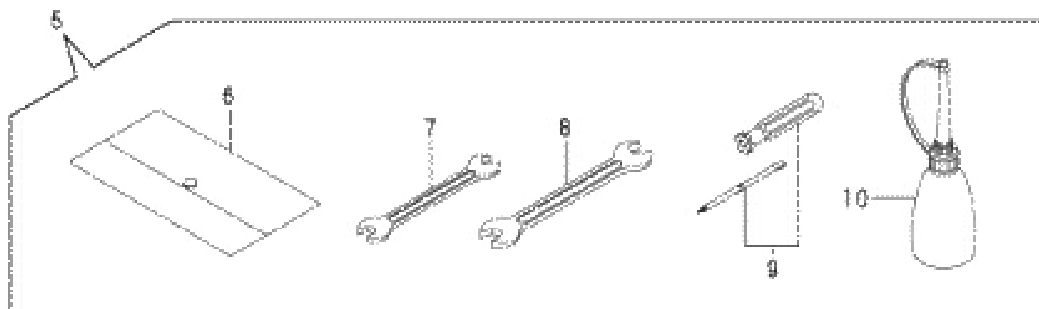

PAGURO 2000 - TAB. 9 - TOOL, LABEL & GASKET SET

PAGURO - SPARE PARTS CATALOGUE

PAGURO 2000 - TAB. 9 - TOOL, LABEL & GASKET SET

NO.	CODE: AD40Y...	DESCRIPTION	Q.TY
1	11429907110	LABEL, YANMAR	1
2	18325007230	LABEL, OPERATION	1
5	11429992590	BOX, TOOL	1
6	11429992600	BAG, TOOL	1
7	11429992710	WRENCH	1
8	11429992720	WRENCH	1
9	11429992730	DRIVER	1
10	11429992740	DIPSTICK	1
11	11412092600	GASKET SET	1
12	11429501330	GASKET, HEAD	1
18	11429901380	O-RING	1
19	11429901410	GASKET, CRANK CASE	1
20	11429901950	O-RING, 18	2
21	11425001841	GASKET	1
22	22190160002	WASHER, SEAL 16	2
23	11425011340	SEAL, VALVE STEM	2
24	11477111461	GASKET, NOZZLE	1
25	11477111310	GASKET, BONNET	1
26	11429912210	GASKET, AIR CLEANER	2
27	11477112200	GASKET	1
28	11429913200	GASKET, MUFFLER	1
29	11429932570	O-RING	1
30	23414080000	GASKET, 8X1.0	1
31	24341000224	O-RING, 1AS22.4	1
32	24341000150	O-RING, 1AS15.0	1
33	12910077510	GASKET, AIR HEATER	3
34	11429921980	GASKET	1
35	11429912920	GASKET, AIR CLEANER	1
36	11428812210	O-RING	1