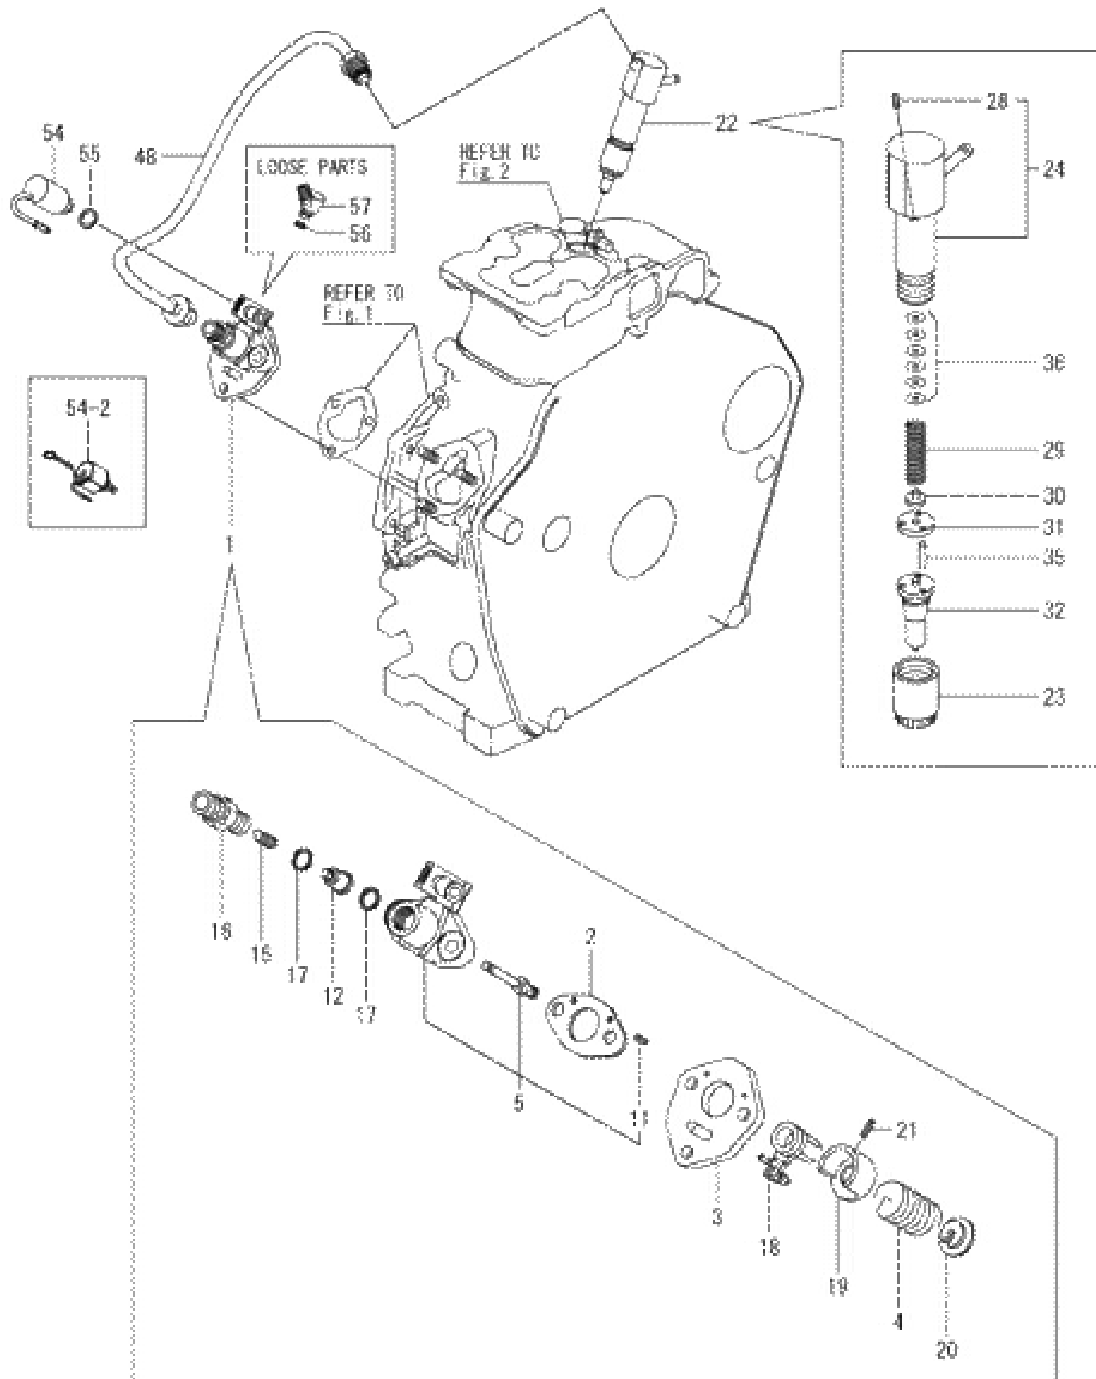

PAGURO 2000 - TAB. 7 - FUEL INJECTION PUMP & FUEL INJECTION VALVE

A FUEL TANK IS CUSTOMER ARRANGEMENTS.

PAGURO - SPARE PARTS CATALOGUE

PAGURO 2000 - TAB. 7 - FUEL INJECTION PUMP & FUEL INJECTION VALVE

NO.	CODE: AD40Y...	DESCRIPTION	Q.TY
1	71413951310	F.I. PUMP ASSY	1
2	10554651020	GASKET	1
3	11425051080	PLATE	1
4	11425051160	SPRING, PLUNGER	1
5	11413951200	BODY ASSY, PUMP	1
11	22351020006	PIN, SPRING 2.0X6	2
12	11425051300	VALVE ASSY, DELIVERY	1
15	10554651330	SPRING, DELIVERY	1
16	11425051340	HOLDER, DELIVERY	1
17	12455051350	GASKET, DELIVERY	2
18	11425051600	LEVER ASSY, CONTROL	1
19	11425051640	SEAT, SPRING A	1
20	11425051650	SEAT, SPRING B	1
21	22351030008	PIN, SPRING 3.0X8	1
22	71413953200	VALVE ASSY, INJECTION	1
23	11425053080	NUT, NOZZLE D16.95	1
24	11413953100	HOLDER ASSY, NOZZLE	1
28	22351025005	PIN, SPRING 2.5X6	1
29	11425053120	SPRING, NOZZLE	1
30	11425053130	SEAT, SPRING	1
31	11425053140	PLATE	1
32	11413953200	NOZZLE ASSY	1
35	11425053210	PIN	2
36	11425053400	SHIM SET	1
48	11412059800	PIPE, FUEL INJECTION	1
54	11411076900	VALVE ASSY, F/O CUT	1
54-1	11411076901	SOLENOID, MAGNETIC	1
54-2	11411076910	VALVE ASSY, F/O CUT	1
55	11429983020	GASKET, 10X1.2	1
56	11425051190	O-RING, S27	1
57	11429959900	INLET	1