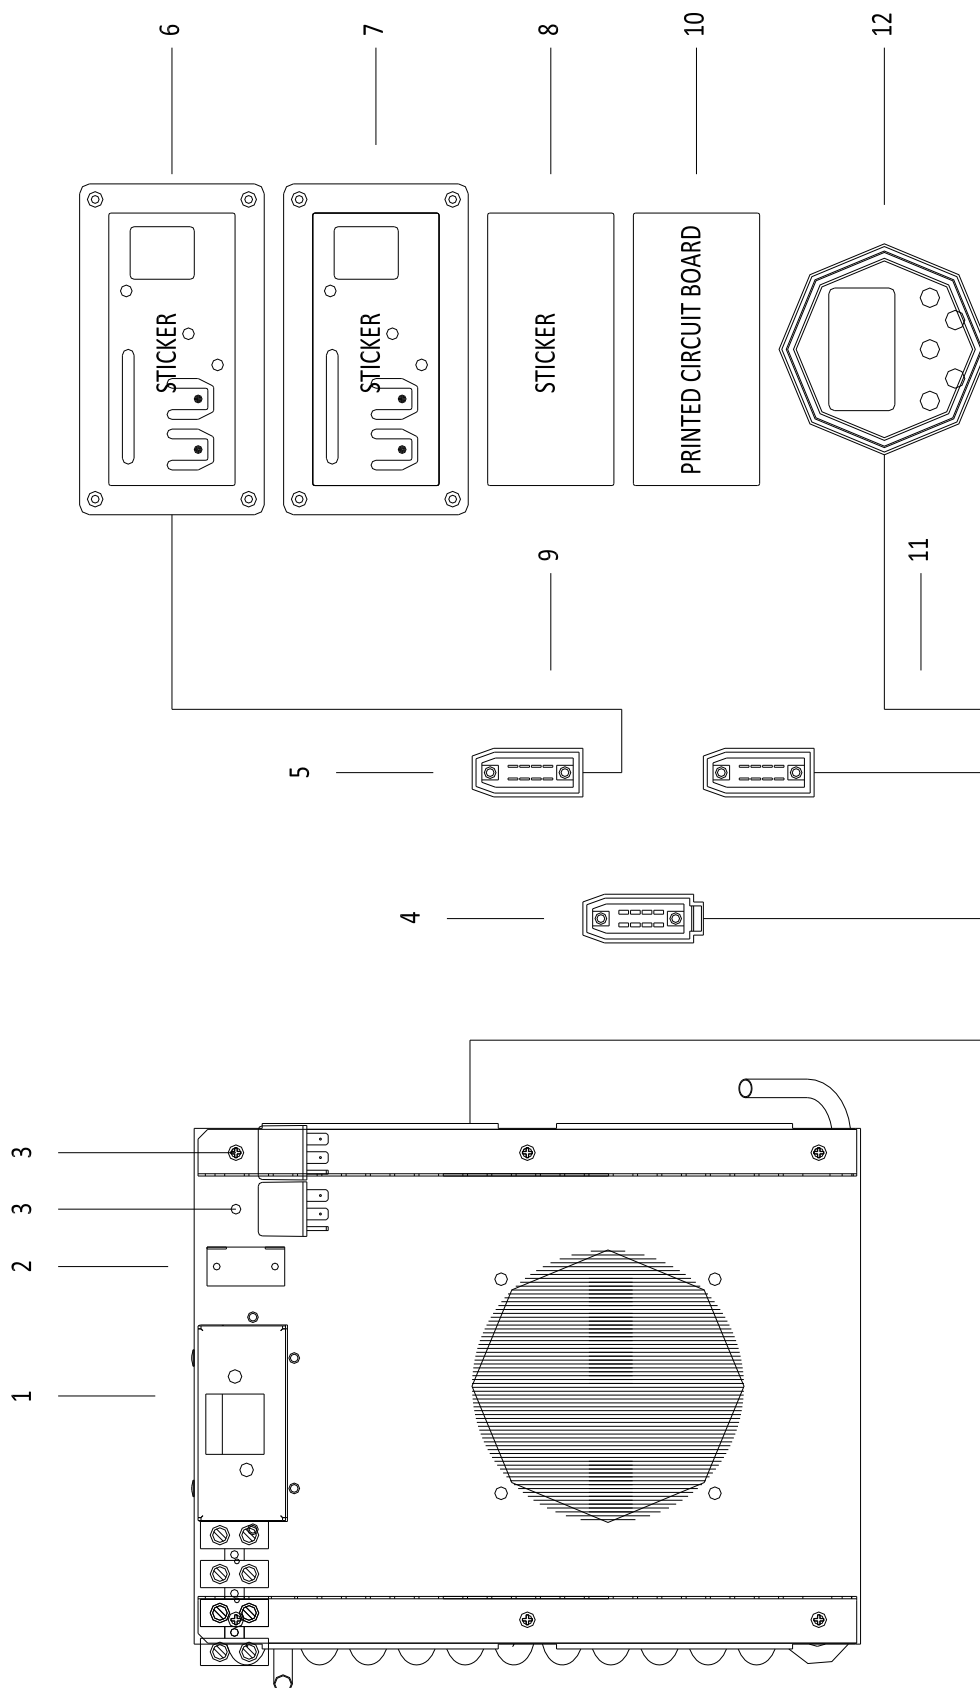

PAGURO 2000

SPARE PARTS CATALOGUE

PAGURO - SPARE PARTS CATALOGUE

PAGURO 2000 - TAB. A

PAGURO - SPARE PARTS CATALOGUE

PAGURO 2000 - TAB. A

NO.	CODE:	DESCRIPTION	Q.TY
1	AD01YA0001	ENGINE YANMAR L48N5	1
2	AD10NA0002	EXHAUST MANIFOLD, P2	1
3	AD23SS0003	SWITCH, TEMPERATURE EXHAUST SINGLE	1
4	AD12ST0022	BRACKET, WATER PUMP	1
5	AD12FL0002-02	FLANGE, STATOR P2	1
6		SPACER	3
7	AD04NS0001	STATOR, P2	1
8	AD03NS0001	ROTOR, P2	1
9	AD12FL0003-02	FLANGE, ROTOR P2	1
10	AD22AN0005-01	PULLEY, ROTOR P2	1
12	AD12ST0057-01	FRAME, P2 INTERNAL	2
13	AD11FI0004	SHOCK ABSORBER INT.	4
14	AD06CA0002	HEAT EXCHANGER P2	1
15	AD22MA0001	FUEL FEEDING PUMP EL.	1
16	AD40FA5410382	FUEL FILTER	1

PAGURO - SPARE PARTS CATALOGUE

PAGURO 2000 - TAB. B

PAGURO - SPARE PARTS CATALOGUE

PAGURO 2000 - TAB. B

NO.	CODE:	DESCRIPTION	Q.TY
1	D08SC0002	ELECTRICAL PLANT P2	1
2	AD09TR0002	TRANSFORMER, CURRENT	1
3	AD09RE0016	RELE'	2
4	AD08SC0015	CONNECTOR, 8 PINS FEMALE	1
5	AD08SC0016	CONNECTOR, 8 PINS MALE	1
6	AD08DR0001	REMOTE CONTROL PANEL WITH CABLE	1
7	AD21CA0100	COMPLETE PLASTIC BOX WITH LABEL	1
8	AD38AD0012	STICKER, CONTROL PANEL	1
9	AC30SC0001-00	CABLE, 15MT	1
10	AD08SC0012	PRINTED CIRCUIT BOARD	1
11	AC30SC0002-00	CABLE, 15MT + ATS25	1
12	AD08DR0005-00	CONTROL PANEL ATS-25	1

PAGURO - SPARE PARTS CATALOGUE

PAGURO 2000 - TAB. D

PAGURO - SPARE PARTS CATALOGUE

PAGURO 2000 - TAB. D

NO.	CODE:	DESCRIPTION	Q.TY
1	AD40AN233	SCREW	4
2	AD40AN2400	COVER	1
3	AD40AN5240	ORING	
4	AD40AN2372	CAM	1
5	AD40AN2048	IMPELLER,	1
6	AD40AN1765	SHIM	1
7	AD40AN5860	MECHANICAL SEAL 12X24 P=11	1
8	AD40AN5119	SEEGER 12X1 BRONZE	1
9	AD40AN5830	SCREW 4X12 BRASS	1
10	AD40AN4240	WASHER 18X12.2X2.3 BRASS	1
11	AD40AN1092	ORING 10.78X2.65	1
12	AD40AN5119	SEEGER 12X1 BRONZE	2
13	AD40AN2402	BALL-BEARING	2
14	AD40AN2470	SEEGER 28X1.2	1
15	AD40AN5183	PUMP SHAFT PM 15/T	1
16	AD22AN0006-01	PULLEY, WATER PUMP	1
17	AD22AN0003	BELT P2	1
18	AD22AN0015	WATER PUMP	1