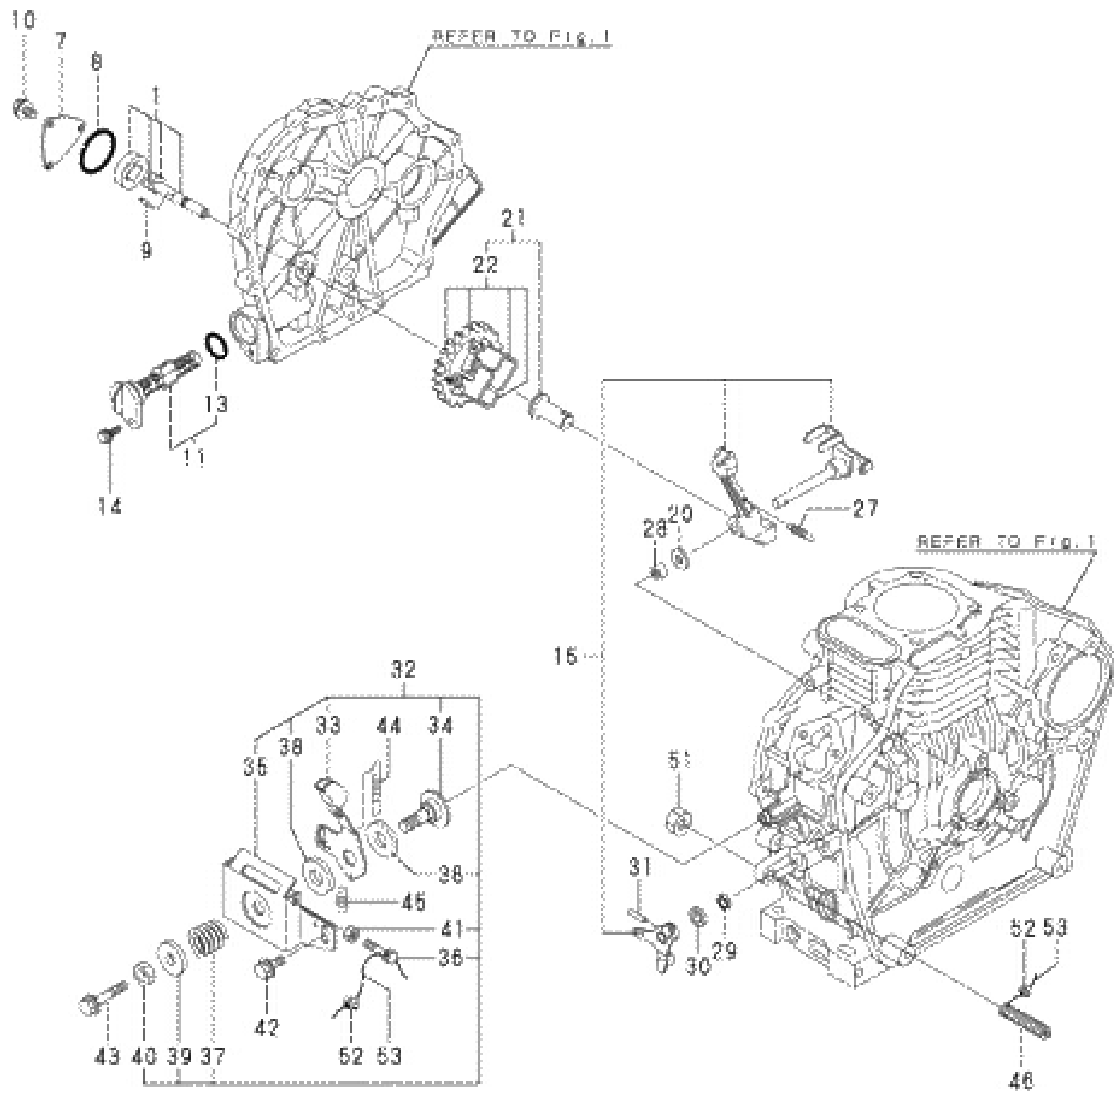

PAGURO 2000 - TAB. 5 - LUB. OIL PUMP & GOVERNOR

PAGURO - SPARE PARTS CATALOGUE

PAGURO 2000 - TAB. 5 - LUB. OIL PUMP & GOVERNOR

NO.	CODE: AD40Y...	DESCRIPTION	Q.TY
1	11425032010	PUMP ASSY, OIL	1
7	11429932070	COVER	1
8	11429932570	O-RING	1
9	22312030160	PIN, PARALLEL M3X16	1
10	26106060122	BOLT, M6X12 PLATED	3
11	11429935110	FILTER ASSY, OIL	1
13	24341000224	O-RING, 1AS22.4	1
14	26106060162	BOLT, M6X16 PLATED	1
15	11429561170	LEVER ASSY, GOVERNOR	1
20	11429961190	WASHER	1
21	71429961701	GOVERNOR ASSY	1
22	11429961210	WEIGHT ASSY, GOVERNOR	1
27	11477161350	SPRING, START	1
28	11477061520	BEARING, NEEDLE	2
29	11429961600	SEAL, OIL	1
30	11477061610	WASHER, THRUST	1
31	22322030200	PIN, TAPER 3X20	1
32	11421066550	BRACKET ASSY	1
33	11421066070	HANDLE, REGULATOR	1
34	18325066070	SHAFT, HANDLE	1
35	11421066400	BRACKET, HANDLE	1
36	11425066440	BOLT, ADJUSTING	1
37	10420066820	SPRING	1
38	10420066831	PLATE, FRICTION	2
39	10420066850	WASHER	1
40	26696100002	NUT, LOCK M10	1
41	26757060002	NUT, LOCK M6	1
42	26106060142	BOLT, M6X14 PLATED	1
43	26106060452	BOLT, M6X45 PLATED	1
44	11477066010	SPRING, REGULATOR	1
45	11429966200	SPRING, RETURN	1
46	11421166600	LIMITER ASSY, FUEL	1
51	26776100002	NUT, LOCK M10	1
52	11478061090	TIN	2
53	22451060000	WIRE, 0.6	2