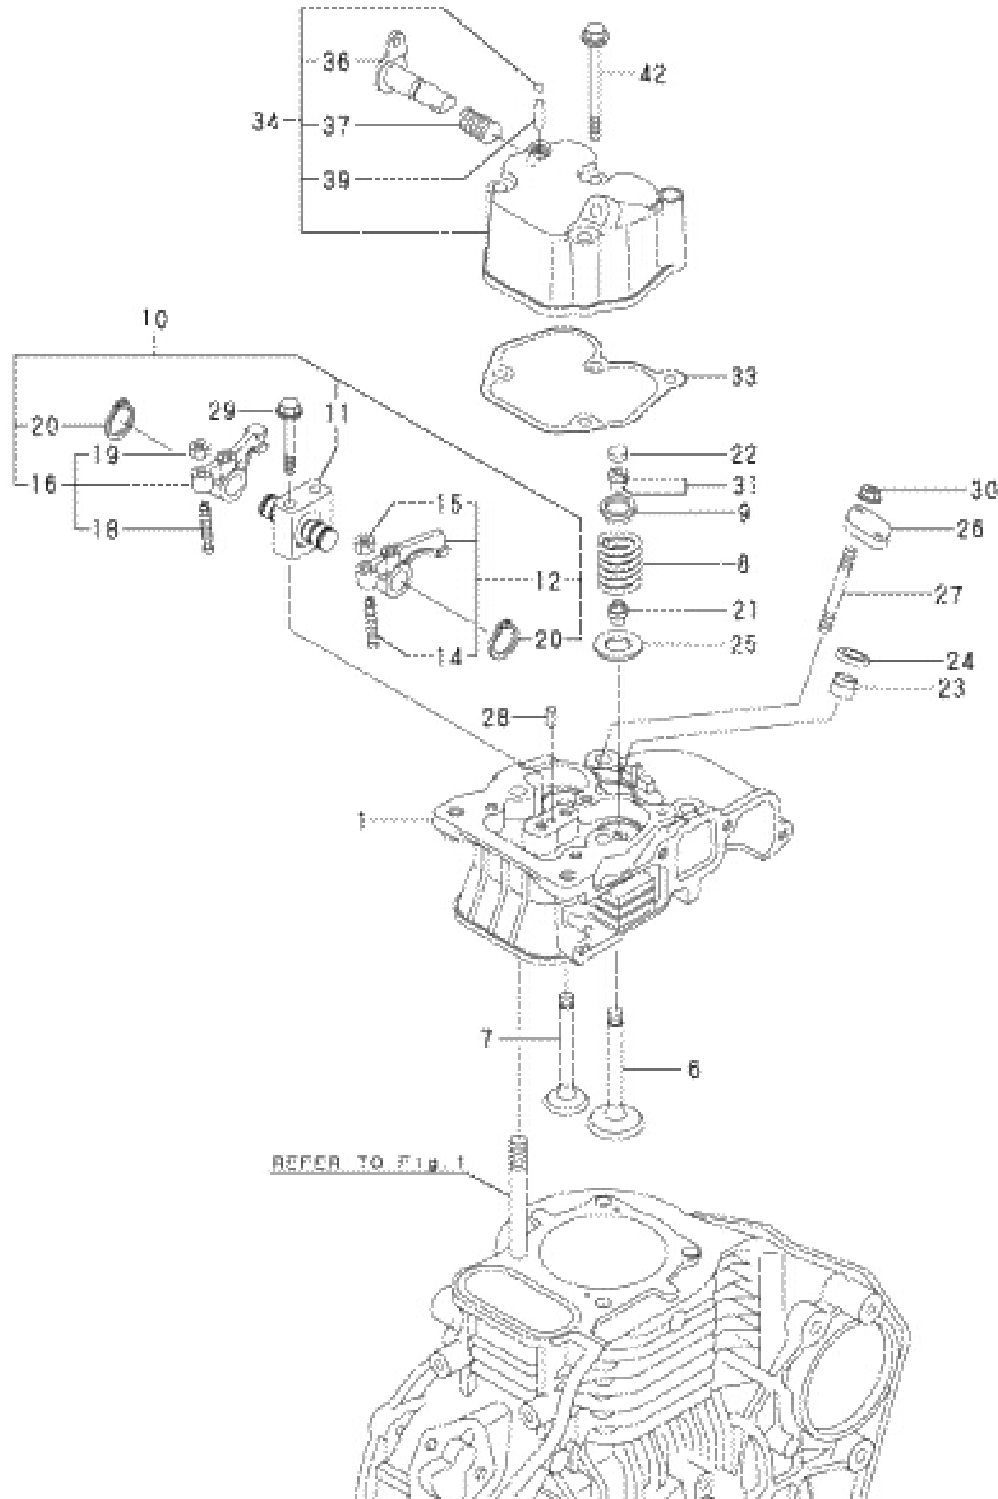

PAGURO 2000 - TAB. 2 - CYLINDER HEAD & BONNET

PAGURO - SPARE PARTS CATALOGUE

PAGURO 2000 - TAB. 2 - CYLINDER HEAD & BONNET

NO.	CODE: AD40Y...	DESCRIPTION	Q.TY
1	11412011030	HEAD, CYLINDER	1
6	11429511100	VALVE, SUCTION	1
7	11429511110	VALVE, EXHAUST	1
8	11429911120	SPRING, VALVE	2
9	11425011180	RETAINER, SPRING	2
10	11477111250	SUPPORT ASSY, ARM	1
11	11477111260	SUPPORT, ROCKER ARM	1
12	11477111650	ARM, ROCKER	1
14	11425011240	SCREW, VALVE ADJUST	1
15	26856060002	NUT, M6	1
16	11477111660	ARM, ROCKER	1
18	11425011240	SCREW, VALVE ADJUST	1
19	26856060002	NUT, M6	1
20	22242000120	RING, 12	2
21	11425011340	SEAL, VALVE STEM	2
22	11926011370	CAP, VALVE	2
23	11424011450	PROTECTOR, NOZZLE	1
24	11424011550	SEAT, NOZZLE	1
25	11429911600	WASHER, VALVE SPRING	2
26	11429911901	RETAINER, NOZZLE	1
27	11411011910	STUD, M6X65	2
28	22351040008	PIN, SPRING 4.0X8	1
29	26106060450	BOLT, M6X45 PLATED	2
30	26366060002	NUT, M6	2
31	27310055001	COTTER, 5.5	2
33	11477111310	GASKET, BONNET	1
34	11429511981	BONNET ASS, HEAD	1
36	18325003601	SHAFT, DECOMPRESSION	1
37	11429903640	SPRING, DECOMPRESSION	1
39	22312030160	PIN, PARALLEL M3X16	1
42	26106060552	BOLT, M6X55 PLATED	3