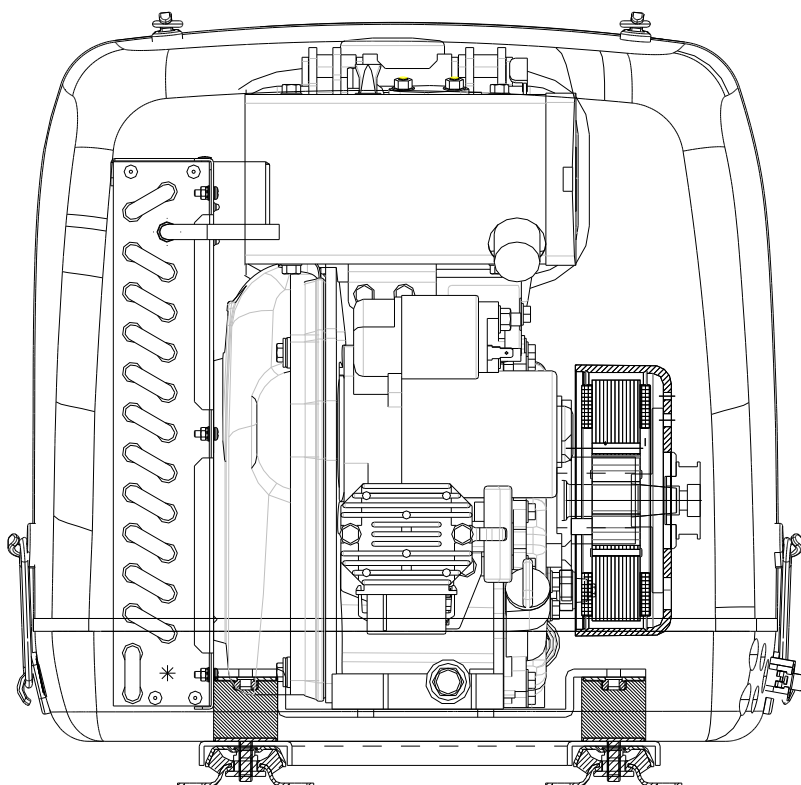

PAGURO 2000

SPARE PARTS CATALOGUE

PAGURO - SPARE PARTS CATALOGUE

PAGURO 2000 - TAB. A

PAGURO - SPARE PARTS CATALOGUE

PAGURO 2000 - TAB. A

NO.	CODE:	DESCRIPTION	Q.TY
1	AD01YA0001	ENGINE YANMAR L48N5	1
2	AD10NA0002	EXHAUST MANIFOLD, P2	1
3	AD23SS0003	SWITCH, TEMPERATURE EXHAUST SINGLE	1
4	AD12ST0022	BRACKET, WATER PUMP	1
5	AD12FL0002-02	FLANGE, STATOR P2	1
6		SPACER	3
7	AD04NS0001	STATOR, P2	1
8	AD03NS0001	ROTOR, P2	1
9	AD12FL0003-02	FLANGE, ROTOR P2	1
10	AD22AN0005-01	PULLEY, ROTOR P2	1
12	AD12ST0057-01	FRAME, P2 INTERNAL	2
13	AD11FI0004	SHOCK ABSORBER INT.	4
14	AD06CA0002	HEAT EXCHANGER P2	1
15	AD22MA0001	FUEL FEEDING PUMP EL.	1
16	AD40FA5410382	FUEL FILTER	1

PAGURO - SPARE PARTS CATALOGUE

PAGURO 2000 - TAB. B

PAGURO - SPARE PARTS CATALOGUE

PAGURO 2000 - TAB. B

NO.	CODE:	DESCRIPTION	Q.TY
1	D08SC0002	ELECTRICAL PLANT P2	1
2	AD09TR0002	TRANSFORMER, CURRENT	1
3	AD09RE0016	RELE'	2
4	AD08SC0015	CONNECTOR, 8 PINS FEMALE	1
5	AD08SC0016	CONNECTOR, 8 PINS MALE	1
6	AD08DR0001	REMOTE CONTROL PANEL WITH CABLE	1
7	AD21CA0100	COMPLETE PLASTIC BOX WITH LABEL	1
8	AD38AD0012	STICKER, CONTROL PANEL	1
9	AC30SC0001-00	CABLE, 15MT	1
10	AD08SC0012	PRINTED CIRCUIT BOARD	1
11	AC30SC0002-00	CABLE, 15MT + ATS25	1
12	AD08DR0005-00	CONTROL PANEL ATS-25	1