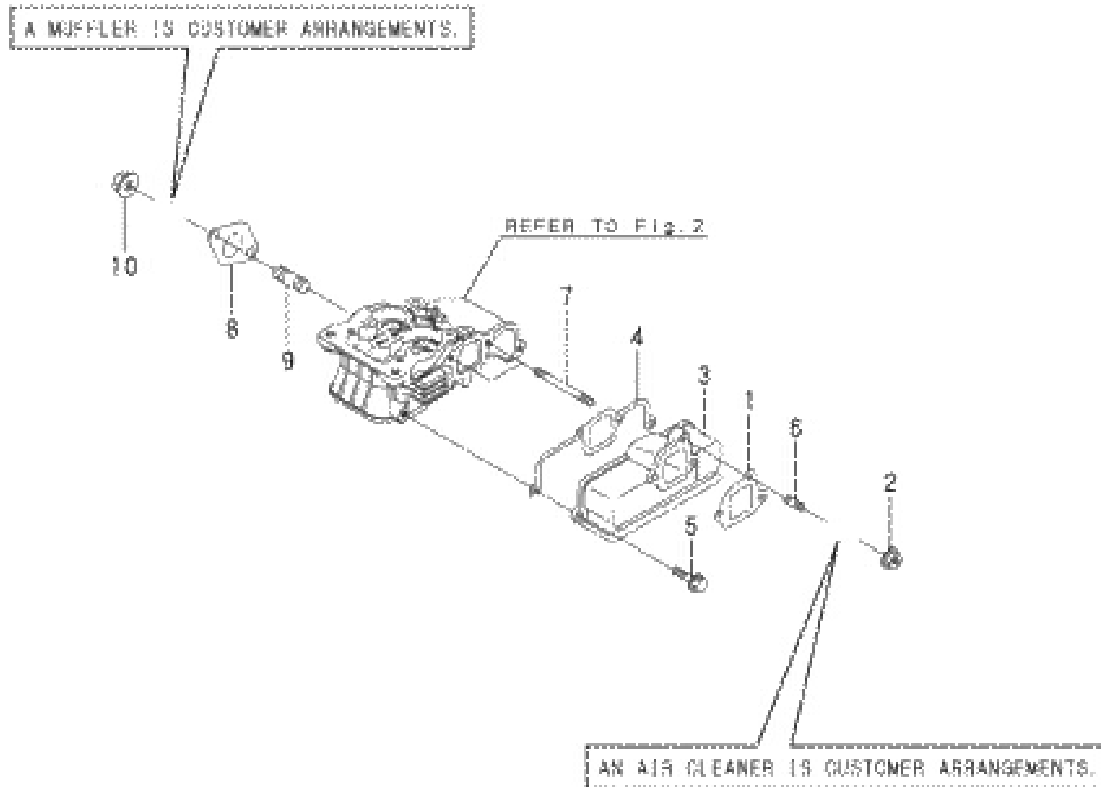

PAGURO 2000 - TAB. 3 - INTAKE MANIFOLD

PAGURO - SPARE PARTS CATALOGUE

PAGURO 2000 - TAB. 3 - INTAKE MANIFOLD

NO.	CODE: AD40Y...	DESCRIPTION	Q.TY
1	11429912210	GASKET, AIR CLEANER	1
2	11429912300	NUT	3
3	11477112010	PIPE, AIR INTAKE	1
4	11477112200	GASKET	1
5	26106060252	BOLT, M6X25 PLATED	2
6	26226060142	STUD, M6X14	1
7	2622606552	STUD, M6X55	2
8	11429913200	GASKET, MUFFLER	1
9	26216080182	STUD, M8X18	2
10	26366080002	NUT, M8	2