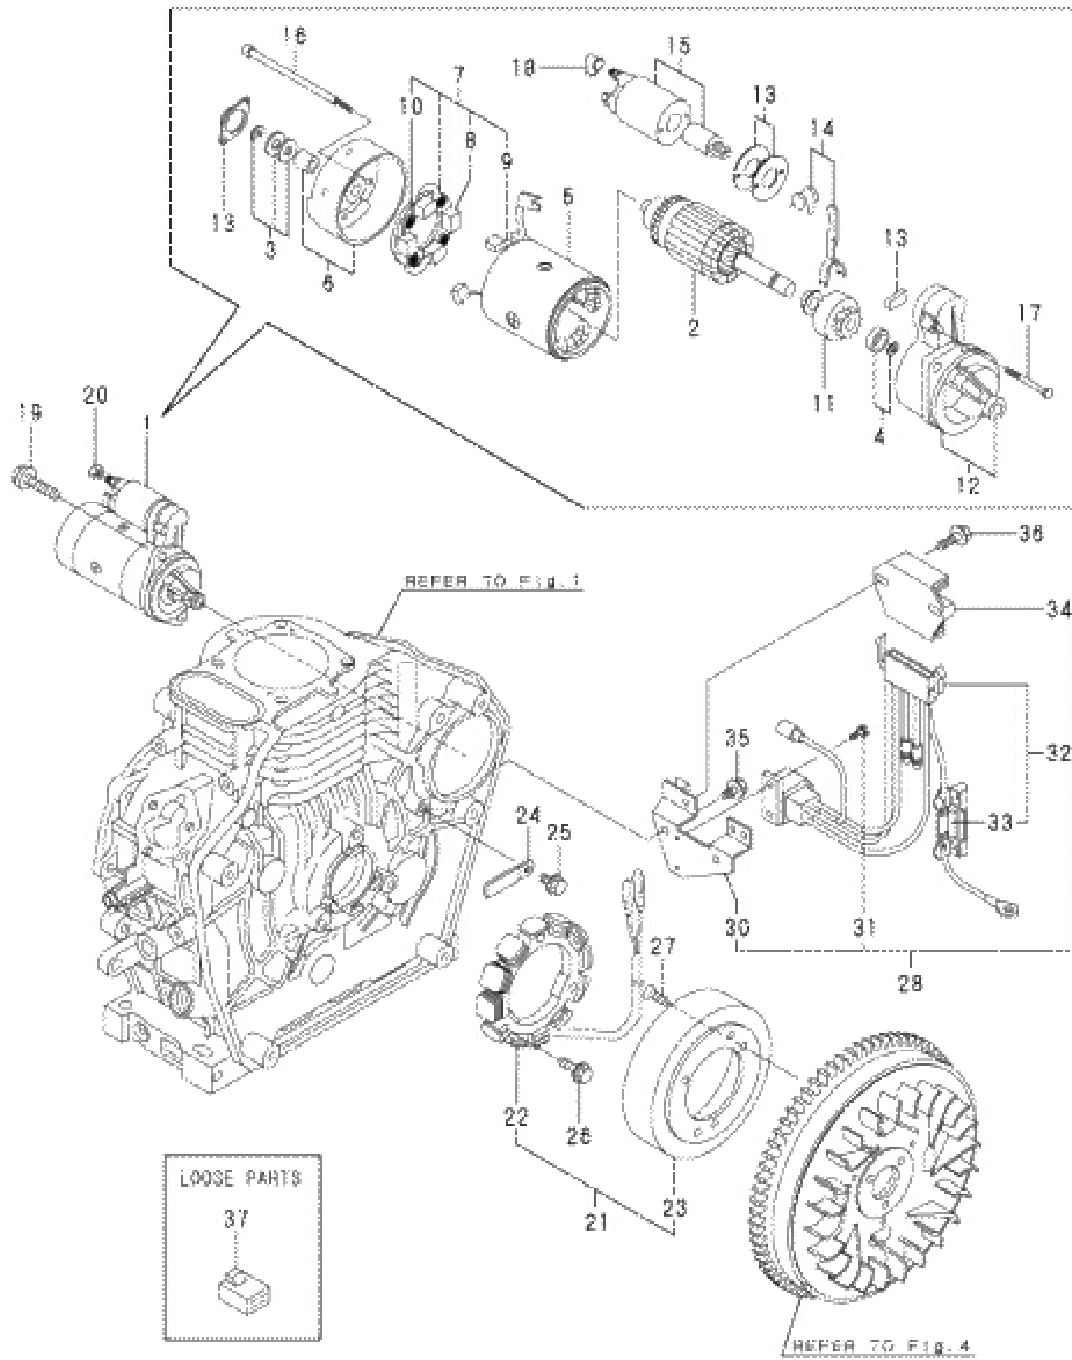

PAGURO 2000 - TAB. 8 - STARTING MOTOR & DYNAMO

PAGURO - SPARE PARTS CATALOGUE

PAGURO 2000 - TAB. 8 - STARTING MOTOR & DYNAMO

NO.	CODE: AD40Y...	DESCRIPTION	Q.TY
1	11436277011	STARTER (HITACHI 12V)	1
2	11438177110	ARMATURE	1
3	X2114811000	WASHER KIT, THRUST	1
4	X2114715500	STOPPER SET, PINION	1
5	11438177130	COIL ASSY, FIELD	1
6	11438177140	COVER, REAR	1
7	11437177160	HOLDER ASSY, BRUSH	1
8	11437179040	BRUSH (-)	2
9	11437179050	BRUSH (+)	1
10	11437179060	SPRING, BRUSH	4
11	X211485016	PINION ASSY	1
12	11438177151	HOUSING ASSY, GEAR	1
13	11437177170	COVER KIT, DUST	1
14	11437177180	LEVER KIT, SHIFT	1
15	12429877020	SWITCH, MAGNETIC	1
16	12419577770	THROUGH BOLT	2
17	11437179070	BOLT M6X37	2
18	X2114274200	COVER, TERMINAL	1
19	26106100302	BOLT, M10X30 PLATED	2
20	26716080002	NUT, M8	1
21	11439978260	DYNAMO ASSY	1
22	11439978730	STATOR ASSY	1
23	11439978740	WHEEL, DYNAMO	1
24	16071078710	CLAMP, CORD	1
25	26106060122	BOLT, M6X12 PLATED	1
26	26106060202	BOLT, M6X20 PLATED	3
27	26577060142	SCREW M6X14	3
28	11439977550	REG. & HARNESS ASSY	1
30	11439977400	BRACKET, HARNESS	1
31	26023040102	SCREW, M4X10	2
32	11439977540	HARNESS, WIRE	1
33	11439978000	FUSE (20A)	2
34	11439977710	REGULATOR	1
35	26106060122	BOLT, M6X12 PLATED	2
36	26106060202	BOLT, M6X20 PLATED	2
37	11435177520	COUPLER	1